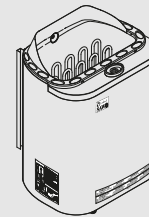

Scandia (NS)

Scandia Combi