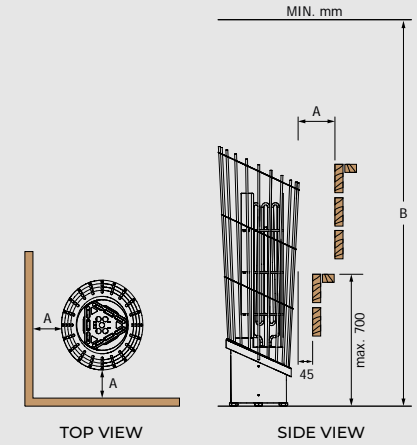

Technical DATA

Minimum Safety Distances