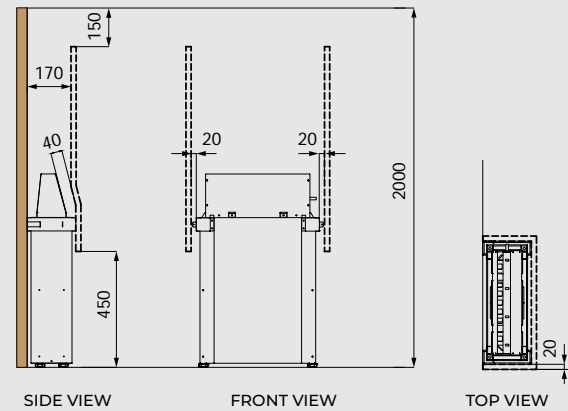

Minimum Safety Distances