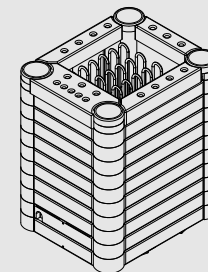

Nimbus Combi