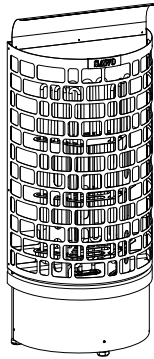

Aries Heaters

Aries heaters are designed with a straightforward structure, yet modern needs in mind. The collection packs a stronger punch heat-wise due to its towering design.

The Aries heaters come in Round, Wall, and Corner models.

Wall