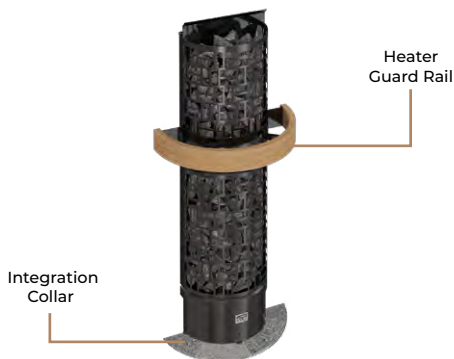

Heater Accessories (Optional)

Integration Collars for Wall

MODEL	SIZE OF COLLAR		
	LENGTH (mm)	WIDTH (mm)	HEIGHT (mm)
TH-COLLAR-ST2-WL	355	650	45
TH-COLLAR-ST6-WL	445	830	45
TH-COLLAR-ST12-WL	535	1010	45

MODEL	SIZE OF COLLAR		
	LENGTH (mm)	WIDTH (mm)	HEIGHT (mm)
TH-COLLAR-W2-WL-H	345	630	45
TH-COLLAR-W6-WL-H	425	790	45
TH-COLLAR-W12-WL-H	545	1030	45

MODEL	SIZE OF COLLAR		
	LENGTH (mm)	WIDTH (mm)	HEIGHT (mm)
TH-COLLAR-S2-WL	345	635	45
TH-COLLAR-S6-WL	425	795	45
TH-COLLAR-S12-WL	545	1035	45

Heater Guards for Wall

MODEL	SIZE OF GUARD RAIL		
	LENGTH (mm)	WIDTH (mm)	HEIGHT (mm)
SW-GUARD-W2-WL-H	335	615	90
SW-GUARD-W6-WL-H	410	795	90

HEATERS
SW3
SW6
SW12