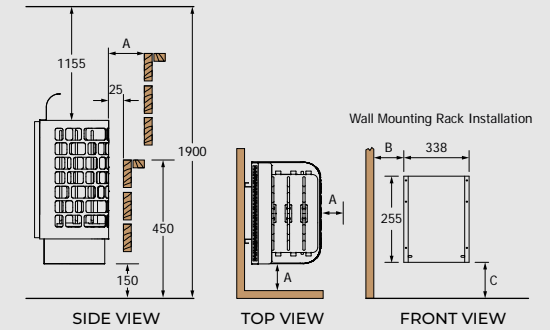

Krios
(NB)

Minimum Safety Distances

Saunova (Ni2)

HEATER MODEL	kW	SAUNA ROOM		SIZE OF HEATER			STONES (kg)	CONTROL	MINIMUM SAFETY DISTANCES		
		MIN (m²)	MAX (m²)	LENGTH (mm)	WIDTH (mm)	HEIGHT (mm)			A	B	C
KRI-45Ni2-P-C	4,5	3	6	*290	390	**600	40	Saunova 2.0	50	75	345
KRI-60Ni2-P-C	6,0	5	8	*290	390	**600	40	Saunova 2.0	80	105	345
KRI-80Ni2-P-C	8,0	7	13	*290	390	**670	50	Saunova 2.0	100	125	415
KRI-90Ni2-P-C	9,0	8	14	*290	390	**670	50	Saunova 2.0	100	125	415

Saunova/Innova (NS)

HEATER MODEL	kW	SAUNA ROOM		SIZE OF HEATER			STONES (kg)	CONTROL	MINIMUM SAFETY DISTANCES		
		MIN (m²)	MAX (m²)	LENGTH (mm)	WIDTH (mm)	HEIGHT (mm)			A	B	C
KRI-45NS-P-C	4,5	3	6	*290	390	**580	40	Innova	50	75	320
KRI-60NS-P-C	6,0	5	8	*290	390	**580	40	Innova	80	105	320
KRI-80NS-P-C	8,0	7	13	*290	390	**650	50	Innova	100	125	390
KRI-90NS-P-C	9,0	8	14	*290	390	**650	50	Innova	100	125	390

Heater Accessories (Optional)

Krios Heater Guards

Wood
Hemlock (H)

MODEL	SIZE OF GUARD RAIL		
	LENGTH (mm)	WIDTH (mm)	HEIGHT (mm)
KRI-GUARD-W-H	385	620	90

Built-in (NB)

HEATER MODEL	kW	SAUNA ROOM		SIZE OF HEATER			STONES (kg)	CONTROL	MINIMUM SAFETY DISTANCES		
		MIN (m²)	MAX (m²)	LENGTH (mm)	WIDTH (mm)	HEIGHT (mm)			A	B	C
KRI-45NB-P-C	4,5	3	6	*290	390	**580	40	Built-in	50	75	320
KRI-60NB-P-C	6,0	5	8	*290	390	**580	40	Built-in	80	105	320
KRI-80NB-P-C	8,0	7	13	*290	390	**650	50	Built-in	100	125	390
KRI-90NB-P-C	9,0	8	14	*290	390	**650	50	Built-in	100	125	390

*Depth when installed to the wall.

**Height with reflector.