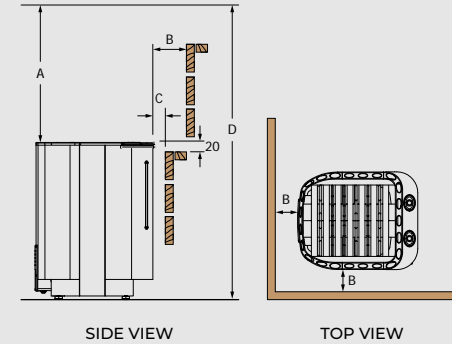

Technical DATA

Minimum Safety Distances