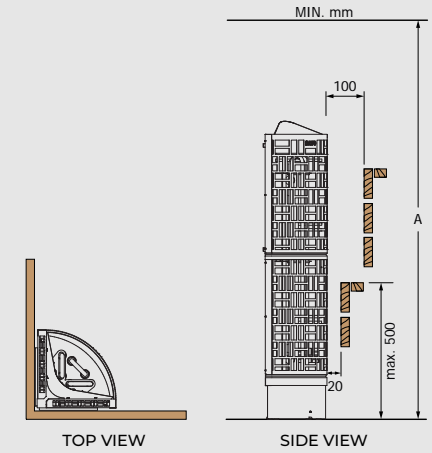

Minimum Safety Distances

Heater Accessories (Optional)

Integration Collars for Corner

MODEL	SIZE OF COLLAR		
	LENGTH (mm)	WIDTH (mm)	HEIGHT (mm)
TH-COLLAR-ST2-CNR	220	670	45
TH-COLLAR-ST6-CNR	245	795	45

MODEL	SIZE OF COLLAR		
	LENGTH (mm)	WIDTH (mm)	HEIGHT (mm)
TH-COLLAR-W2-CNR-H	200	600	45
TH-COLLAR-W6-CNR-H	235	755	45

MODEL	SIZE OF COLLAR		
	LENGTH (mm)	WIDTH (mm)	HEIGHT (mm)
TH-COLLAR-S2-CNR	425	425	45
TH-COLLAR-S6-CNR	535	535	45

Heater Guards for Corner

MODEL	SIZE OF GUARD RAIL		
	LENGTH (mm)	WIDTH (mm)	HEIGHT (mm)
SW-GUARD-W2-CNR-H	210	580	90
SW-GUARD-W6-CNR-H	245	755	90

HEATERS
SW3 SW6