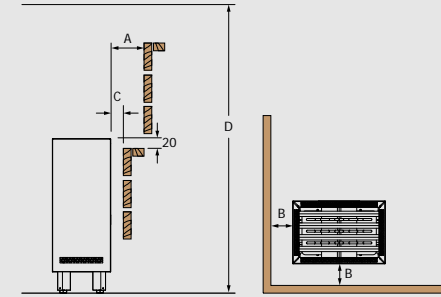

Technical DATA

SIDE VIEW

TOP VIEW

Minimum Safety Distances

- » Power range: 6,0 – 9,0kW
- » Available controls: Saunova/Innova (NS)
- » Adjustable legs

Saunova/Innova (NS)

HEATER MODEL	kW	SAUNA ROOM (m²)		SIZE OF HEATER			STONES (kg)	CONTROL	MINIMUM SAFETY DISTANCES			
		MIN	MAX	LENGTH	WIDTH	HEIGHT			A	B	C	D
NRNS-60NS-Z-C	6,0	5	9	270	395	710	18 - 25	separate	50	50	5	1900
NRNS-60NS-BL-Z-C	6,0	5	9	270	395	710	18 - 25	separate	50	50	5	1900
NRNS-80NS-Z-C	8,0	7	13	270	395	710	18 - 25	separate	80	80	5	1900
NRNS-80NS-BL-Z-C	8,0	7	13	270	395	710	18 - 25	separate	80	80	5	1900
NRNS-90NS-Z-C	9,0	8	14	270	395	710	18 - 25	separate	80	80	5	1900
NRNS-90NS-BL-Z-C	9,0	8	14	270	395	710	18 - 25	separate	80	80	5	1900