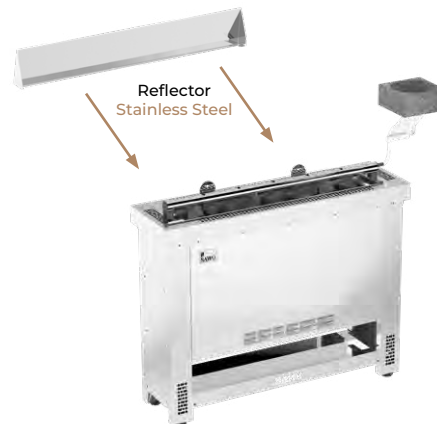

Technical DATA

Saunova/Innova (NS)

HEATER MODEL	kW	SAUNA ROOM		SIZE OF HEATER			STONES (kg)	CONTROL
		MIN (m²)	MAX (m²)	LENGTH (mm)	WIDTH (mm)	HEIGHT (mm)		
HES-45NS-G-P-C	4,5	3	6	230	860	655	17	separate
HES-60NS-G-P-C	6,0	5	9	230	860	655	17	separate
HES-75NS-G-P-C	7,5	7	13	230	860	655	17	separate
HES-90NS-G-P-C	9,0	8	14	230	860	655	17	separate

Heliuss with Hood (Optional)

- » Maintain a small space for a wall divider and recess area in order to place the heater behind or below the benches.

Other features:

- » Can be installed as floor-standing or wall-mounted
- » Heater stones are not in contact with the heating elements
- » Water accessory (funnel, hose) included for wall installation with a divider
- » Can fit 17kg of stones
- » Catch pan included
- » Adjustable legs

Heater Accessories (Optional)

Heliuss Hood

MODEL	SIZE OF HOOD		
	LENGTH (mm)	WIDTH (mm)	HEIGHT (mm)
HP68-008	85	840	290

Heliuss Heater Guards

MODEL	SIZE OF GUARD RAIL		
	LENGTH (mm)	WIDTH (mm)	HEIGHT (mm)
HES-GUARD-W-H	280	910	90