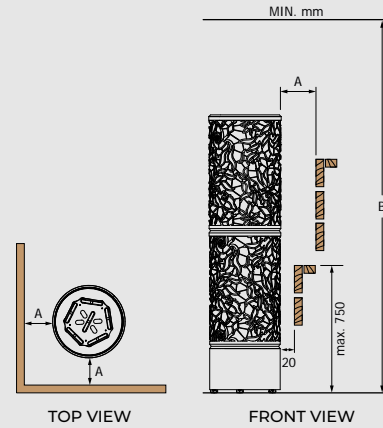

Technical DATA

Minimum Safety Distances

Saunova/Innova (NS)

HEATER MODEL	kW	SAUNA ROOM		SIZE OF HEATER			STONES		CONTROL	MINIMUM SAFETY DISTANCES	
		MIN	MAX	LENGTH	WIDTH	HEIGHT	Without Stone Spacer	With Stone Spacer		A	B
DRFT2-30NS-P	3,0	2	4	250	250	1325	70	60	separate	150	1900
DRFT3-35NS-P-C	3,5	3	6	250	250	1325	70	60	separate	100	1900
DRFT3-45NS-P-C	4,5	3	6	250	250	1325	70	60	separate	100	1900
DRFT3-60NS-P-C	6,0	5	8	250	250	1325	70	60	separate	150	1900
DRFT4-60NS-P-C	6,0	5	9	295	295	1325	105	90	separate	100	1900
DRFT5-80NS-P-C	8,0	8	14	295	295	1325	105	90	separate	200	1900
DRFT5-90NS-P-C	9,0	8	14	295	295	1325	105	90	separate	200	1900
DRFT6-80NS-P-C	9,0	7	14	355	355	1325	160	100	separate	100	1900
DRFT6-90NS-P-C	9,0	8	15	355	355	1325	160	100	separate	100	1900
DRFT6-105NS-P	10,5	9	16	355	355	1325	160	100	separate	150	1900
DRFT6-120NS-P	12,0	11	18	355	355	1325	160	100	separate	200	2100
DRFT9-105NS-P	10,5	10	16	425	425	1325	230	165	separate	150	2100
DRFT9-120NS-P	12,0	11	20	425	425	1325	230	165	separate	150	2100
DRFT9-150NS-P	15,0	14	25	425	425	1325	230	165	separate	200	2100
DRFT9-180NS-P	18,0	18	28	425	425	1325	230	165	separate	200	2100
DRFT12-150NS-P	15,0	15	26	525	525	1325	360	220	separate	200	2300
DRFT12-180NS-P	18,0	18	30	525	525	1325	360	220	separate	200	2300
DRFT12-210NS-P	21,0	22	35	525	525	1325	360	220	separate	200	2300
DRFT12-240NS-P	24,0	24	40	525	525	1325	360	220	separate	200	2300