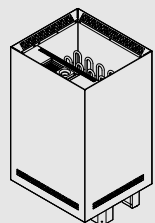

Nordex S Combi