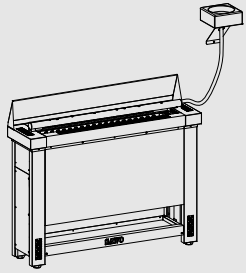

Technical DATA

Heliuss