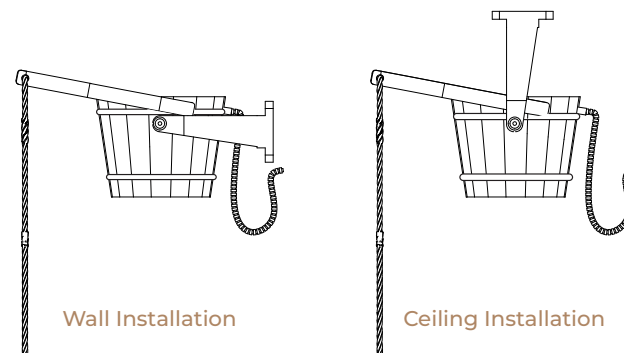

Wall Installation

Ceiling Installation