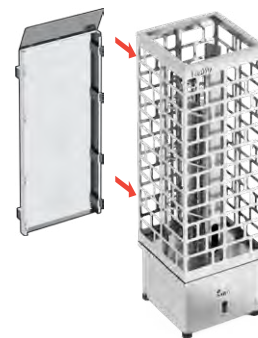

Wall Installation with Protective Cover

MODEL	SIZE OF COVER		
	LENGTH (mm)	WIDTH (mm)	HEIGHT (mm)
CUB-PROCOV-WL	25	285	645