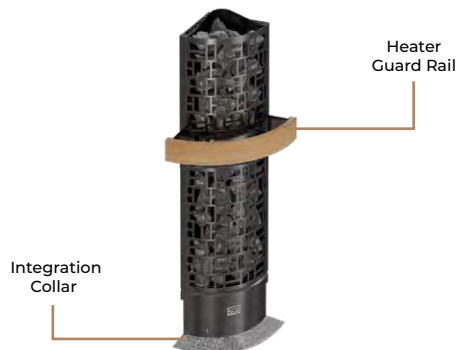

Saunova (Ni2)

HEATER MODEL	kW	SAUNA ROOM		SIZE OF HEATER			STONES		CONTROL	MINIMUM SAFETY DISTANCES	
		MIN (m³)	MAX	LENGTH	WIDTH	HEIGHT	Without Stone Spacer	With Stone Spacer		A	B
SW3-45Ni2-CNR-P-C | SW3-45Ni2-CNR-BL-P-C	4,5	3	6	*300	300	1380	70	45	Saunova	100	1900
SW3-60Ni2-CNR-P-C | SW3-60Ni2-CNR-BL-P-C	6,0	5	8	*300	300	1380	70	45	Saunova	100	1900
SW6-90Ni2-CNR-P-C | SW6-90Ni2-CNR-BL-P-C	9,0	8	15	*415	415	1380	105	80	Saunova	100	1900

Saunova/Innova (NS)

HEATER MODEL	kW	SAUNA ROOM		SIZE OF HEATER			STONES		CONTROL	MINIMUM SAFETY DISTANCES	
		MIN (m³)	MAX	LENGTH	WIDTH	HEIGHT	Without Stone Spacer	With Stone Spacer		A	B
SW3-45NS-CNR-P-C | SW3-45NS-CNR-BL-P-C	4,5	3	6	*300	300	1380	70	45	separate	100	1900
SW3-60NS-CNR-P-C | SW3-60NS-CNR-BL-P-C	6,0	5	8	*300	300	1380	70	45	separate	100	1900
SW6-90NS-CNR-P-C | SW6-90NS-CNR-BL-P-C	9,0	8	15	*415	415	1380	105	80	separate	100	1900
SW6-120NS-CNR-P | SW6-120NS-CNR-BL-P	12,0	11	18	*415	415	1380	105	80	separate	100	2100

Built-in (NB)

HEATER MODEL	kW	SAUNA ROOM		SIZE OF HEATER			STONES		CONTROL	MINIMUM SAFETY DISTANCES	
		MIN (m³)	MAX	LENGTH	WIDTH	HEIGHT	Without Stone Spacer	With Stone Spacer		A	B
SW3-45NB-CNR-P-C | SW3-45NB-CNR-BL-P-C	4,5	3	6	*300	300	1380	70	45	built-in (8+4h)	100	1900
SW3-60NB-CNR-P-C | SW3-60NB-CNR-BL-P-C	6,0	5	8	*300	300	1380	70	45	built-in (8+4h)	100	1900
SW6-90NB-CNR-P-C | SW6-90NB-CNR-BL-P-C	9,0	8	15	*415	415	1380	105	80	built-in (8+4h)	100	1900

*Depth when installed to the wall.

Heater Accessories (Optional)

Integration Collars for Corner

MODEL	SIZE OF COLLAR		
	LENGTH (mm)	WIDTH (mm)	HEIGHT (mm)
TH-COLLAR-ST2-CNR	220	670	45
TH-COLLAR-ST6-CNR	245	795	45

MODEL	SIZE OF COLLAR		
	LENGTH (mm)	WIDTH (mm)	HEIGHT (mm)
TH-COLLAR-W2-CNR-H	200	600	45
TH-COLLAR-W6-CNR-H	235	755	45