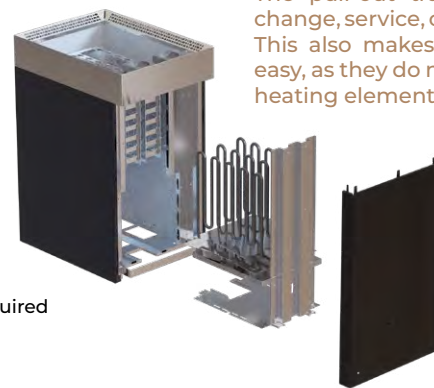

## Technical DATA

Nordex Pro Combi

SIDE VIEW  
TOP VIEW  
Minimum Safety Distances

Nordex Pro Connection Kit

The pull-out tray allows the user to easily change, service, or check the heating elements. This also makes replacing the heater stones easy, as they do not come into contact with the heating elements.