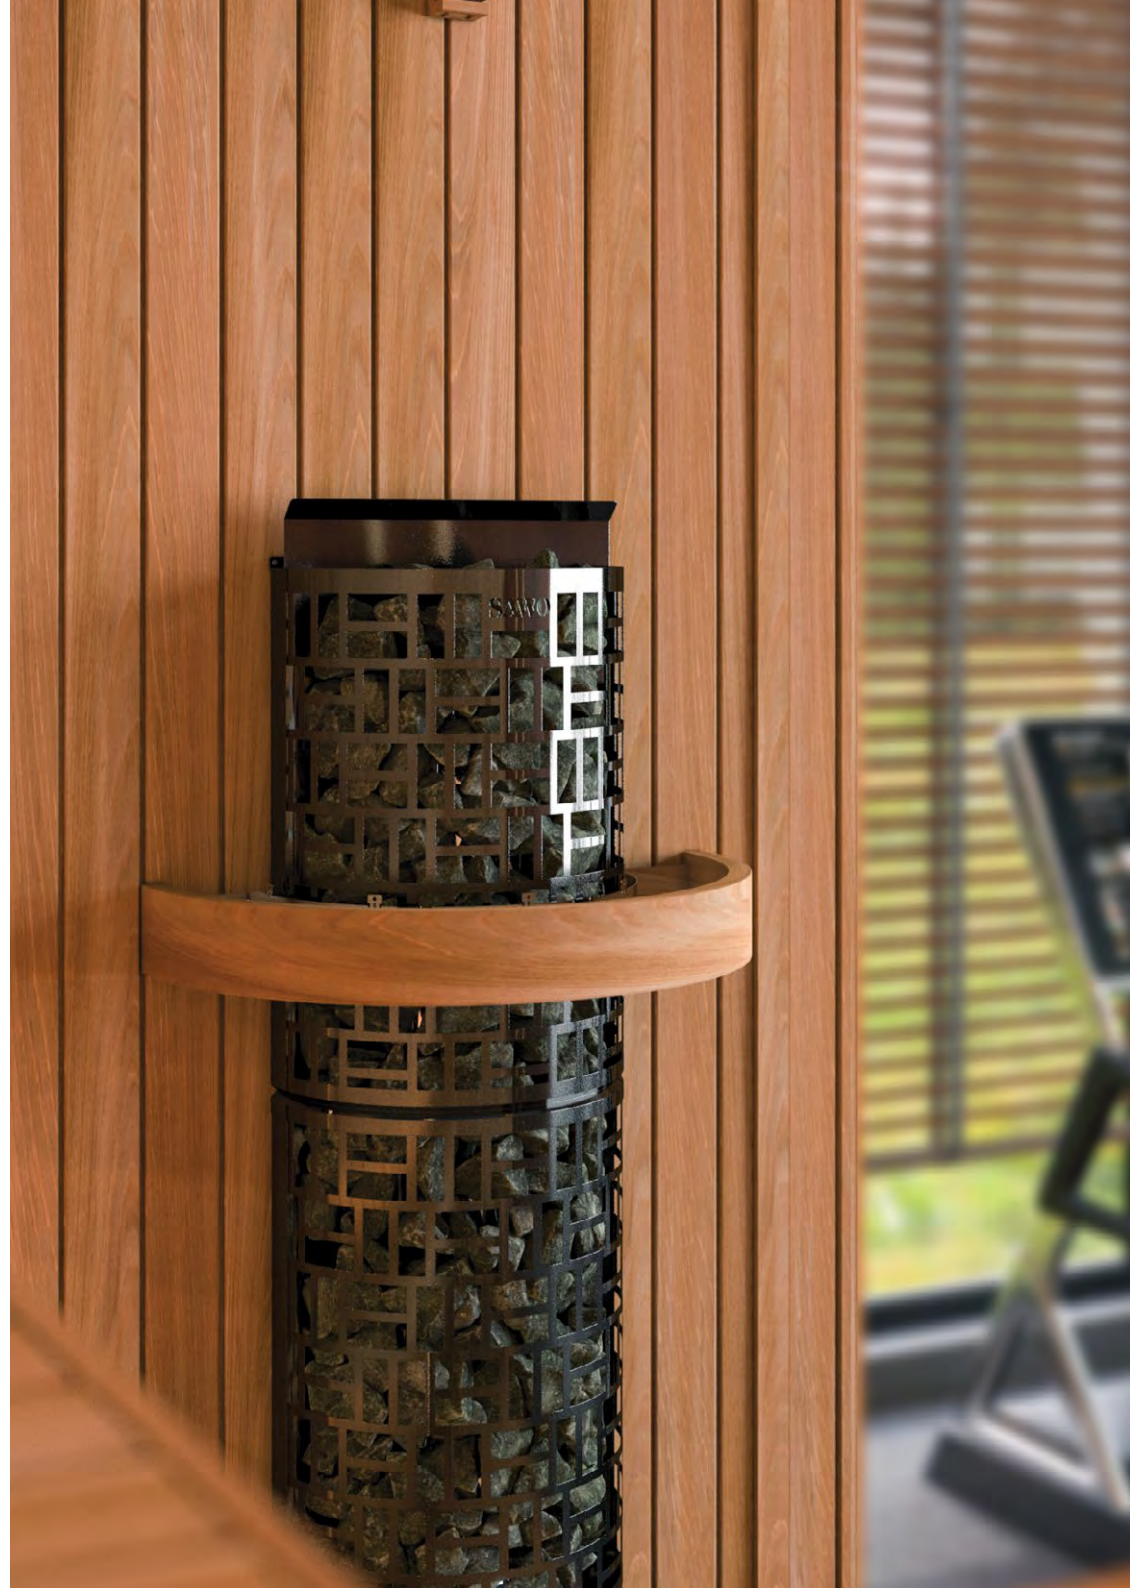

# SAWO30 Wall

**SAWO30 Wall** is perfect for saving space while being very easy on the eyes.

The large amount of stones in the tall sleek body enables rich, steam-infused atmosphere with an ideal combination of steam and humidity.