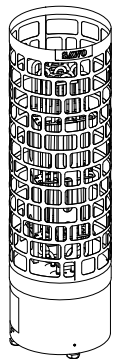

Aries Heaters

Aries heaters are designed with a straightforward structure, yet modern needs in mind. The collection packs a stronger punch heat-wise due to its towering design.

The Aries heaters come in Round, Wall, and Corner models.

Round