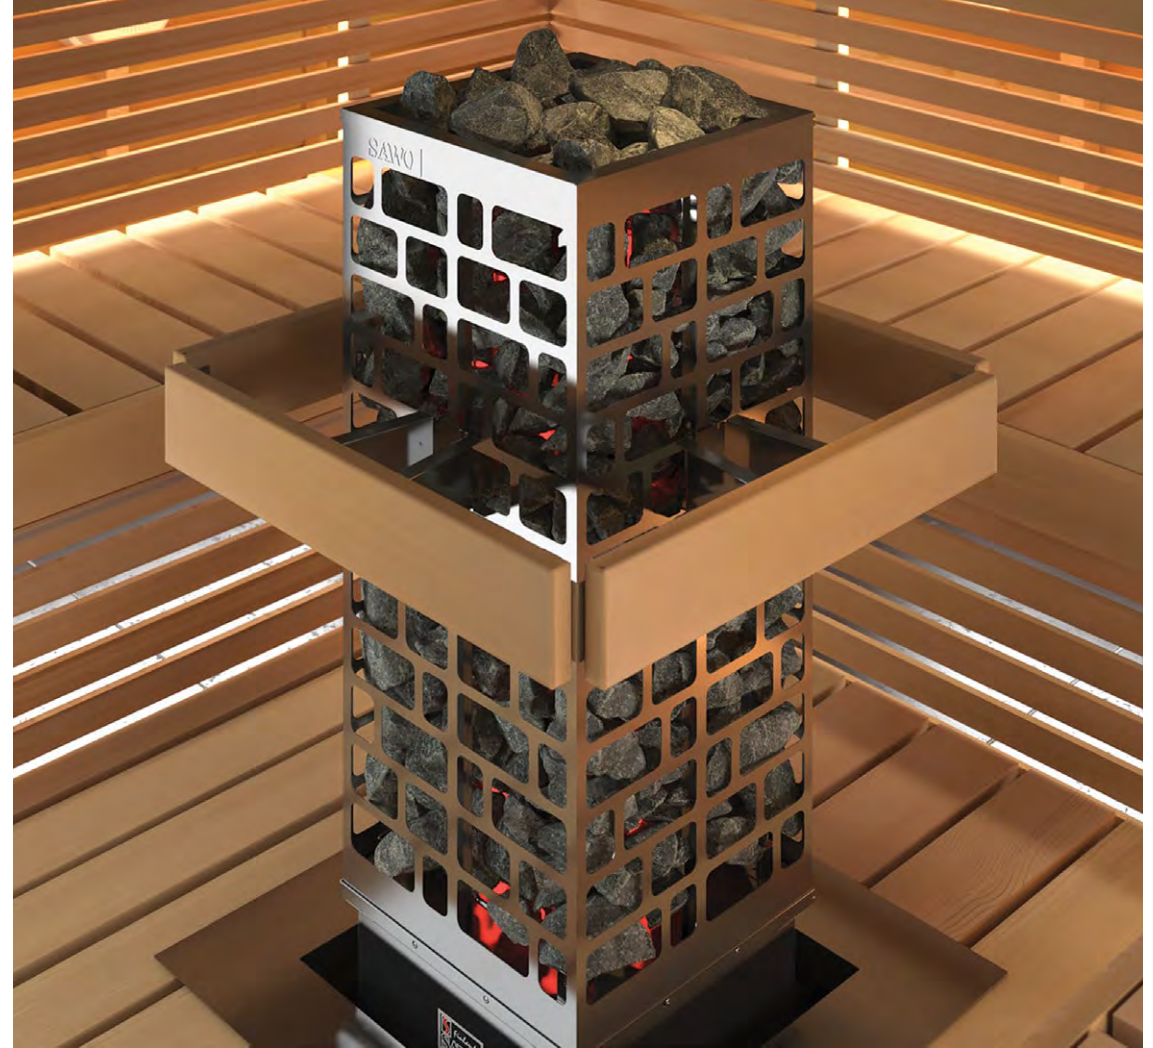

Cubos

Cubos is the ultimate 3-in-1 heater – it can be placed either in the middle, corner or wall of the sauna room. The additional protective cover* allows for wall and/or corner installation. This modern and versatile heater is truly one of a kind.

*sold separately

Saunova 2.0 Operated
(Ni2)