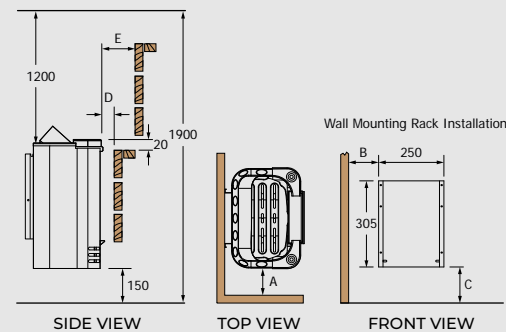

Minimum Safety Distances

Cumulus

Cumulus is an elegant wall-mounted with decorative Finnish soapstone front. Add aromatherapy to the sauna by using the aroma cups provided in the top of the heater.

- » Power range: 4,5 – 9,0kW
- » Available controls: Saunova (Ni2), Saunova/Innova (NS), Built-in (NB)
- » Built-in aroma cups

Saunova (Ni2)

HEATER MODEL	kW	SAUNA ROOM (m³)		SIZE OF HEATER (mm)			STONES (kg)	SOAPSTONES (kg)	CONTROL	MINIMUM SAFETY DISTANCES (mm)				
		MIN	MAX	LENGTH	WIDTH	HEIGHT				A	B	C	D	E
CML-45Ni2-P-C	4,5	3	6	*300	420	500	18	22	Saunova	50	130	245	20	50
CML-60Ni2-P-C	6,0	5	9	*300	420	500	18	22	Saunova	50	130	245	20	50
CML-80Ni2-P-C	8,0	7	13	*300	420	590	18	22	Saunova	60	140	330	30	60
CML-90Ni2-P-C	9,0	8	14	*300	420	590	18	22	Saunova	60	140	330	30	60

Saunova/Innova (NS)

HEATER MODEL	kW	SAUNA ROOM (m³)		SIZE OF HEATER (mm)			STONES (kg)	SOAPSTONES (kg)	CONTROL	MINIMUM SAFETY DISTANCES (mm)				
		MIN	MAX	LENGTH	WIDTH	HEIGHT				A	B	C	D	E
CML-45NS-P-C	4,5	3	6	*300	420	500	18	22	separate	50	130	245	20	50
CML-60NS-P-C	6,0	5	9	*300	420	500	18	22	separate	50	130	245	20	50
CML-80NS-P-C	8,0	7	13	*300	420	590	18	22	separate	60	140	330	30	60
CML-90NS-P-C	9,0	8	14	*300	420	590	18	22	separate	60	140	330	30	60

Built-in (NB)

HEATER MODEL	kW	SAUNA ROOM (m³)		SIZE OF HEATER (mm)			STONES (kg)	SOAPSTONES (kg)	CONTROL	MINIMUM SAFETY DISTANCES (mm)				
		MIN	MAX	LENGTH	WIDTH	HEIGHT				A	B	C	D	E
CML-45NB-P-C	4,5	3	6	*300	420	500	18	22	built-in (8+4h)	50	130	245	20	50
CML-60NB-P-C	6,0	5	9	*300	420	500	18	22	built-in (8+4h)	50	130	245	20	50
CML-80NB-P-C	8,0	7	13	*300	420	590	18	22	built-in (8+4h)	60	140	330	30	60
CML-90NB-P-C	9,0	8	14	*300	420	590	18	22	built-in (8+4h)	60	140	330	30	60

*Depth when installed to the wall.