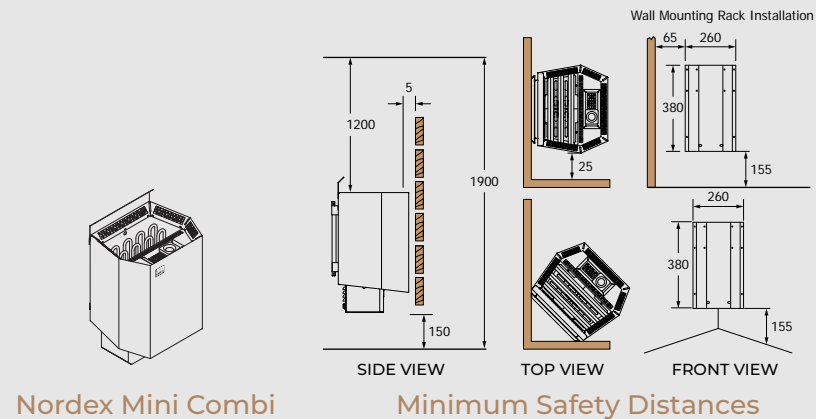

Nordex Mini Combi

Minimum Safety Distances

Saunova (Ni2)

HEATER MODEL	kW	SAUNA ROOM (m³)		SIZE OF HEATER (mm)			STONES (kg)	CONTROL	MINIMUM SAFETY DISTANCES		
		MIN	MAX	LENGTH	WIDTH	HEIGHT			A	B	C
NRM-23Ni2-Z-C	2,3	1,3	2,5	*200	340	**500	8 - 11	Saunova	50	30	85
NRM-30Ni2-Z-C	3,0	2	4	*200	340	**500	8 - 11	Saunova	50	30	85
NRM-36Ni2-Z-C	3,6	3	6	*200	340	**500	8 - 11	Saunova	50	30	85

*Depth when installed to the wall.

**Height with reflector.

Saunova/Innova (NS)

HEATER MODEL	kW HEATER	kW TANK	SAUNA ROOM (m³)		SIZE OF HEATER (mm)			STONES (kg)	CONTROL
			MIN	MAX	LENGTH	WIDTH	HEIGHT		
NRMC-30NS-Z	3,0	1 x 0,8	2	4	*300	345	**525	8 - 10,5	separate
NRMC-36NS-Z	3,6	1 x 0,8	3	6	*300	345	**525	8 - 10,5	separate

*Depth when installed to the wall.

**Height with reflector.

Saunova/Innova (NS) and Built-in (NB)

HEATER MODEL	kW	SAUNA ROOM (m³)		SIZE OF HEATER (mm)			STONES (kg)	CONTROL	MINIMUM SAFETY DISTANCES		
		MIN	MAX	LENGTH	WIDTH	HEIGHT			A	B	C
NRM-23NS-Z	2,3	1,3	2,5	*200	340	**500	8 - 11	separate	30|50	20|30	60|85
NRM-23NS-Z	3,0	2	4	*200	340	**500	8 - 11	separate	35|50	25|30	65|85
NRM-36NS-Z	3,6	3	6	*200	340	**500	8 - 11	separate	40|50	25|30	65|85
NRM-23NB-Z	2,3	1,3	2,5	*200	340	**500	8 - 11	built-in (8+4h)	30|50	20|30	60|85
NRM-30NB-Z	3,0	2	4	*200	340	**500	8 - 11	built-in (8+4h)	35|50	25|30	65|85
NRM-36NB-Z	3,6	3	6	*200	340	**500	8 - 11	built-in (8+4h)	40|50	25|30	65|85

*Depth when installed to the wall.

**Height with reflector.