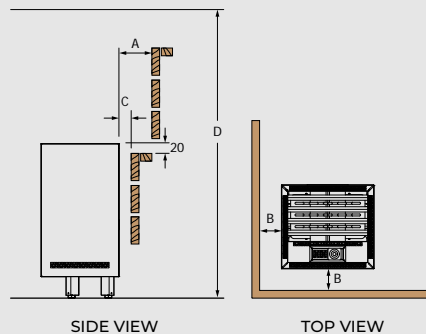

Minimum Safety Distances

- » Power range: 6,0 – 9,0kW
- » Available controls: Saunova/Innova (NS)
- » Separate water tank with 0,8kW or 2,0kW steam generator
- » Built-in aroma cups
- » Adjustable legs

Saunova/Innova (NS)

HEATER MODEL	kW HEATER	kW TANK	SAUNA ROOM		SIZE OF HEATER			STONES (kg)	CONTROL	MINIMUM SAFETY DISTANCES			
			MIN	MAX (m²)	LENGTH	WIDTH (mm)	HEIGHT			A	B	C	D
NRNSC-60NS-Z-C	6,0	1 x 0,8	5	9	360	395	710	18 – 25	separate	5	50	5	1900
NRNSC-60NS-BL-Z-C	6,0	1 x 0,8	5	9	360	395	710	18 – 25	separate	5	50	5	1900
NRNSC-80NS-Z-C	8,0	1 x 2,0	7	13	360	395	710	18 – 25	separate	5	80	5	1900
NRNSC-80NS-BL-Z-C	8,0	1 x 2,0	7	13	360	395	710	18 – 25	separate	5	80	5	1900
NRNSC-90NS-Z-C	9,0	1 x 2,0	8	14	360	395	710	18 – 25	separate	5	80	5	1900
NRNSC-90NS-BL-Z-C	9,0	1 x 2,0	8	14	360	395	710	18 – 25	separate	5	80	5	1900