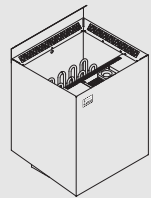

Nordex Combi