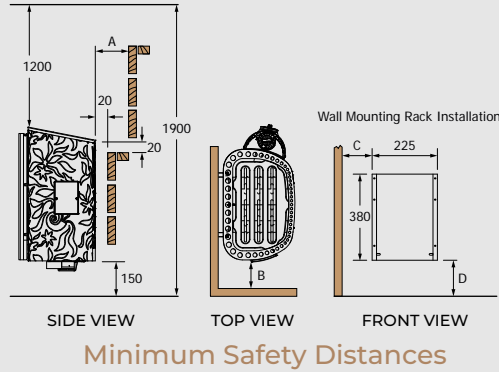

Technical DATA