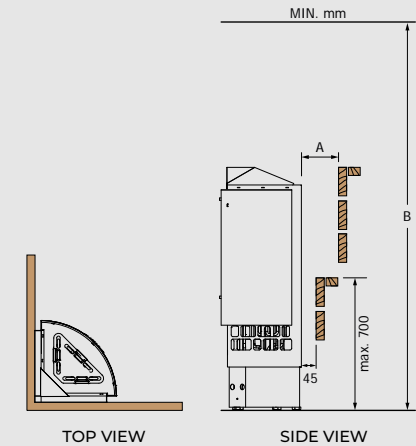

Minimum Safety Distances