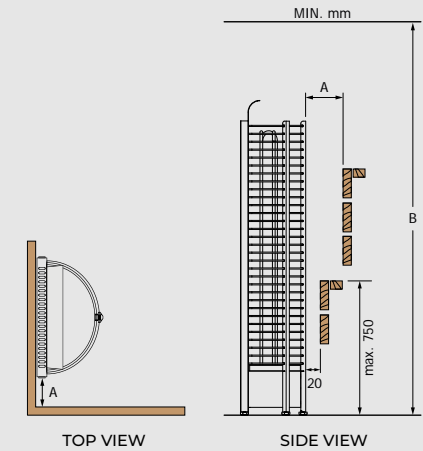

Minimum Safety Distances