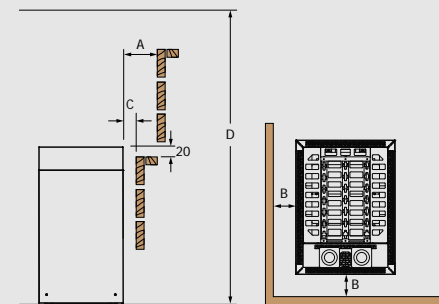

Technical DATA

SIDE VIEW
TOP VIEW
Minimum Safety Distances