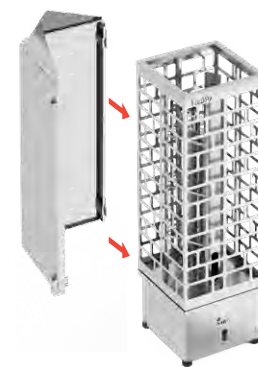

Corner Installation with Protective Cover

Corner Installation

Cubos quickly changes to corner model with a protective cover for corner. Corner installation saves space and allows for different bench designs. The protective cover for corner set includes two pieces of covering sheet and a reflector.

MODEL	SIZE OF COVER		
	LENGTH (mm)	WIDTH (mm)	HEIGHT (mm)
CUB-PROCOV-CNR	285	285	645