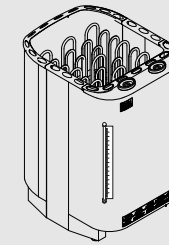

Technical DATA

Savonia Combi