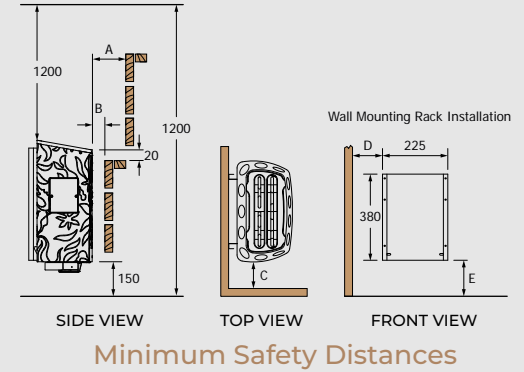

Saunova/Innova (NS)

HEATER MODEL	kW	SAUNA ROOM (m²)		SIZE OF HEATER (mm)			STONES (kg)	CONTROL	MINIMUM SAFETY DISTANCES			
		MIN	MAX	LENGTH	WIDTH	HEIGHT			A	B	C	D
SCA-45NS-DRF-P-C | SCA-45NS-DRF-BL-P-C	4,5	3	6	*290	410	455	18 - 22	separate	60	50	135	155
SCA-60NS-DRF-P-C | SCA-60NS-DRF-BL-P-C	6,0	5	9	*290	410	455	18 - 22	separate	60	50	135	155
SCA-80NS-DRF-P-C | SCA-80NS-DRF-BL-P-C	8,0	7	13	*290	410	525	18 - 22	separate	60	50	135	235
SCA-90NS-DRF-P-C | SCA-90NS-DRF-BL-P-C	9,0	8	14	*290	410	525	18 - 22	separate	60	50	135	235

Saunova/Innova (NS)

HEATER MODEL	kW	SAUNA ROOM (m²)		SIZE OF HEATER (mm)			STONES (kg)	CONTROL	MINIMUM SAFETY DISTANCES				
		MIN	MAX	LENGTH	WIDTH	HEIGHT			A	B	C	D	E
MN-23NS-DRF-P | MN-23NS-DRF-BL-P	2,3	1,3	2,5	*215	435	455	8 - 11	separate	50	20	40	90	155
MN-30NS-DRF-P | MN-30NS-DRF-BL-P	3,0	2	4	*215	435	455	8 - 11	separate	60	20	50	90	155
MN-36NS-DRF-P | MN-36NS-DRF-BL-P	3,6	3	6	*215	435	455	8 - 11	separate	90	20	50	90	155

Built-in (NB)

HEATER MODEL	kW	SAUNA ROOM (m²)		SIZE OF HEATER (mm)			STONES (kg)	CONTROL	MINIMUM SAFETY DISTANCES			
		MIN	MAX	LENGTH	WIDTH	HEIGHT			A	B	C	D
SCA-45NB-DRF-P-C | SCA-45NB-DRF-BL-P-C	4,5	3	6	*290	515	455	18 - 22	built-in (8+4h)	50	50	185	155
SCA-60NB-DRF-P-C | SCA-60NB-DRF-BL-P-C	6,0	5	9	*290	515	455	18 - 22	built-in (8+4h)	50	50	185	155
SCA-80NB-DRF-P-C | SCA-80NB-DRF-BL-P-C	8,0	7	13	*290	515	525	18 - 22	built-in (8+4h)	100	100	185	235
SCA-90NB-DRF-P-C | SCA-90NB-DRF-BL-P-C	9,0	8	14	*290	515	525	18 - 22	built-in (8+4h)	100	100	185	235

Built-in (NB)

HEATER MODEL	kW	SAUNA ROOM (m²)		SIZE OF HEATER (mm)			STONES (kg)	CONTROL	MINIMUM SAFETY DISTANCES				
		MIN	MAX	LENGTH	WIDTH	HEIGHT			A	B	C	D	E
MN-23NB-DRF-P | MN-23NB-DRF-BL-P	2,3	1,3	2,5	*215	435	455	8 - 11	built-in (8+4h)	50	20	40	140	155
MN-30NB-DRF-P | MN-30NB-DRF-BL-P	3,0	2	4	*215	435	455	8 - 11	built-in (8+4h)	60	20	50	140	155
MN-36NB-DRF-P | MN-36NB-DRF-BL-P	3,6	3	6	*215	435	455	8 - 11	built-in (8+4h)	90	20	80	140	155

*Depth when installed to the wall.

*Depth when installed to the wall.