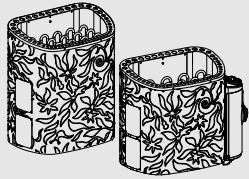

Technical DATA

Scandifire