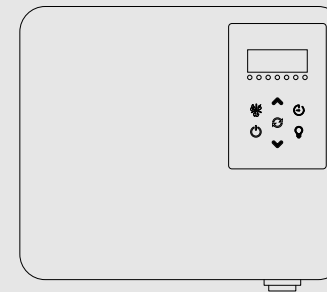

Innova Classic 2.0 (INC-S-V2)

- » Dimensions: (L) 37 x (W) 104 x (H) 147mm
- » Direct control for all Ni heaters, for NS heaters 2,3 – 15,0kW add the Innova 2.0 Power Controller, for 15,0 – 30,0kW add Innova 2.0 Contactor Unit
- » Smart heater control feature for automatic heat control
- » Compatible with Door Sensor
- » Optional Fan and Combi features