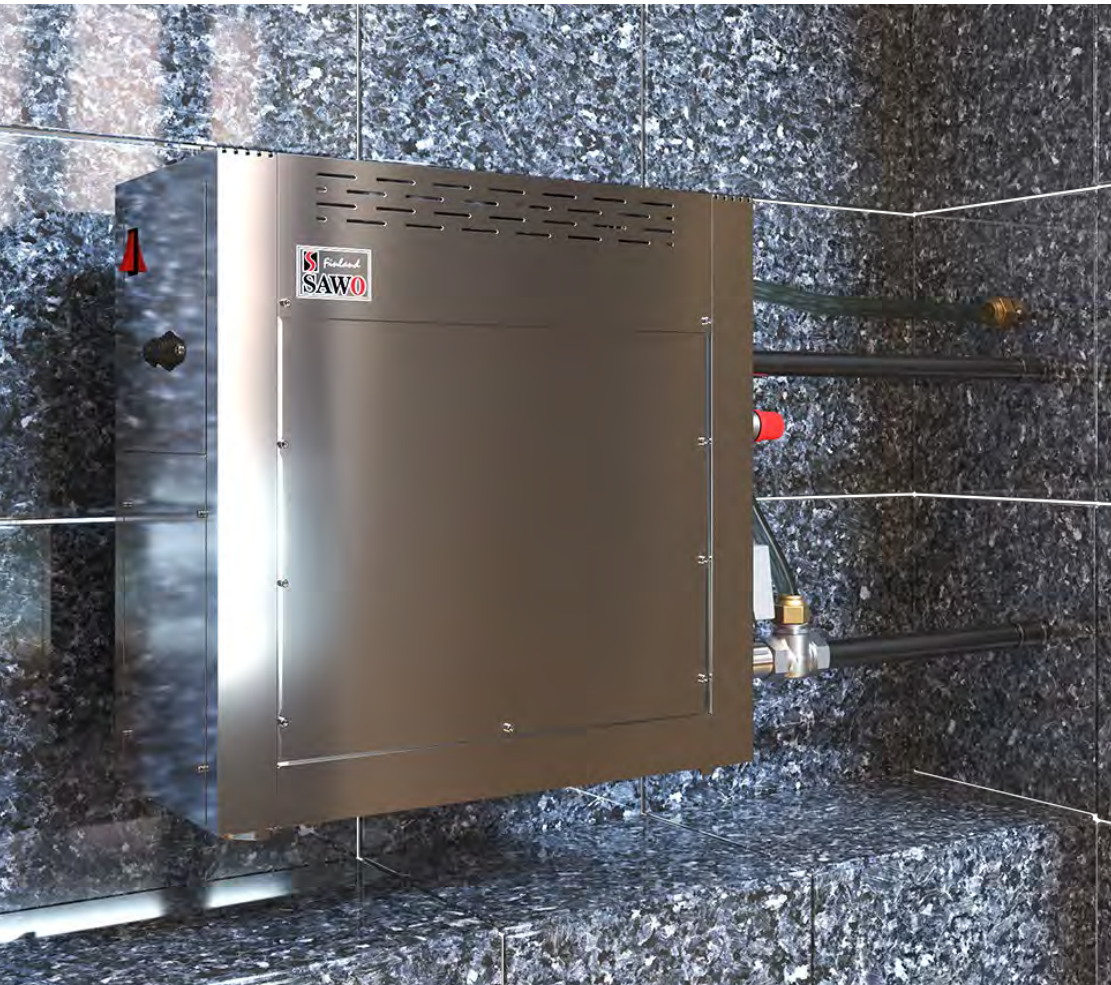

STN Steam Generator

Built for the demands of commercial use, the **STN** steam generator combines durability and performance. Its solid stainless-steel construction minimizes corrosion, while a range of optional features, including aroma, fan, and dimmer controls, allow for a personalized steam experience. An optional demand button releases extra steam for 30 seconds when needed.

Troubleshooting is effortless, with error codes displayed directly on the controller screen. The system can be installed in either left or right orientation and linked in series with up to five units for a maximum output of 75,0kW, all controlled through a single SAWO interface.

⚠ For more technical information, see page 98.