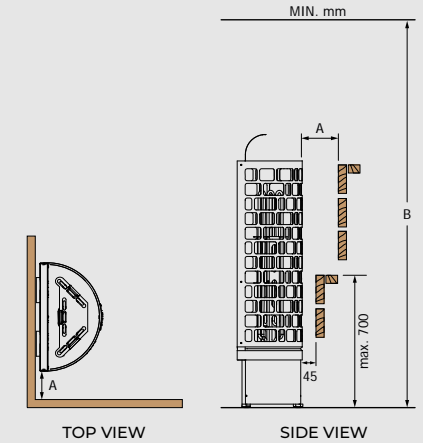

Minimum Safety Distances