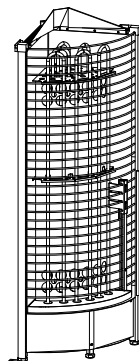

Tower Heaters

Tower heaters are developed to produce steam from the lowest to the highest part of the sauna, similarly to a smoke sauna.

Our Tower heaters are equipped with a removable stone spacer, which allows for high temperatures while saving electricity due to reduced heating time. The stone spacer improves air flow in the heater and helps extend the heating elements' life span as the stones do not touch the elements.

When the stone spacer is not used, the *löyly* is milder and softer.

The Tower heaters come in Round, Wall, and Corner models.

Corner