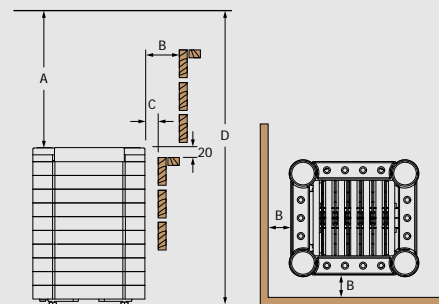

FRONT VIEW

TOP VIEW

Minimum Safety Distances