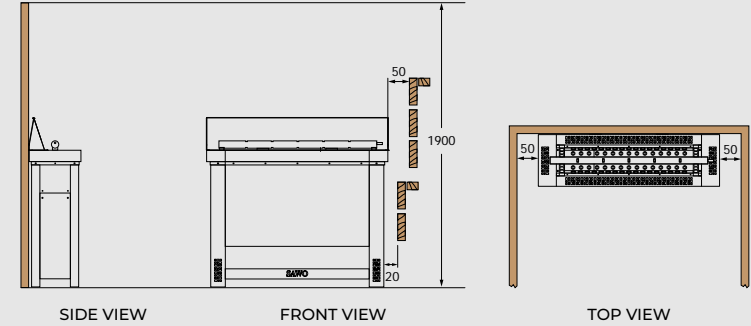

Minimum Safety Distances (Wall Installation)

Saunova/Innova (NS)

HEATER MODEL	kW	SAUNA ROOM		SIZE OF HEATER			STONES (kg)	CONTROL
		MIN (m²)	MAX (m²)	LENGTH (mm)	WIDTH (mm)	HEIGHT (mm)		
HES-45NS-G-P-C	4,5	3	6	230	860	655	17	separate
HES-60NS-G-P-C	6,0	5	9	230	860	655	17	separate
HES-75NS-G-P-C	7,5	7	13	230	860	655	17	separate
HES-90NS-G-P-C	9,0	8	14	230	860	655	17	separate

Heliuss with Hood (Optional)

- » Maintain a small space for a wall divider and recess area in order to place the heater behind or below the benches.

Other features:

- » Can be installed as floor-standing or wall-mounted
- » Heater stones are not in contact with the heating elements
- » Water accessory (funnel, hose) included for wall installation with a divider
- » Can fit 17kg of stones
- » Catch pan included
- » Adjustable legs

Heater Accessories (Optional)

Heliuss Hood

MODEL	SIZE OF HOOD		
	LENGTH (mm)	WIDTH (mm)	HEIGHT (mm)
HP68-008	85	840	290

Heliuss Heater Guards

MODEL	SIZE OF GUARD RAIL		
	LENGTH (mm)	WIDTH (mm)	HEIGHT (mm)
HES-GUARD-W-H	280	910	90