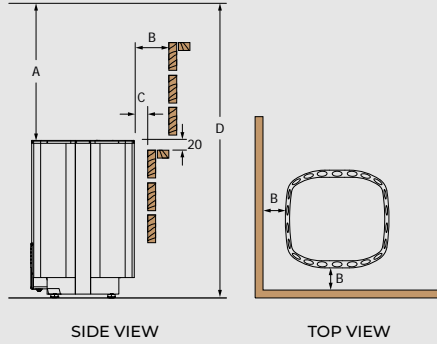

Minimum Safety Distances