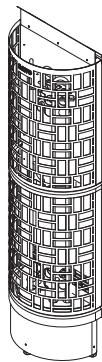

SAWO30 Heaters

SAWO30 heaters celebrate the 30-year journey of the SAWO brand. Designed with precision and elegance, they combine robust performance with a sleek, modern aesthetic. The SAWO30 makes a striking centerpiece for any sauna, and its height ensures even heat circulation from top to bottom. SAWO30 heaters are available in three models: Round, Corner, and Wall.

Wall