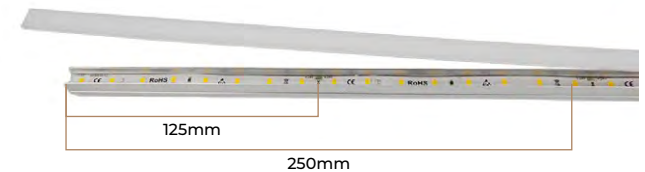

Transformer with Plug
code: LP15-001-EU
LP15-001-US

Three-way Splitter
code: LP15-002

Silicon Wire
code: LP15-006
length: 4m

Silicon Wire
code: LP15-005
length: 2m

*Note: Silicon wires can be attached to any three-way splitter head.