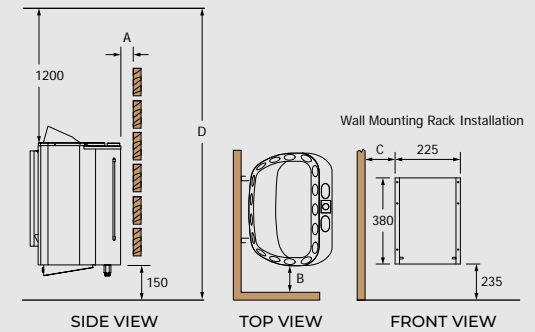

Scandia Fiber Coated (NS)

Scandia (NB)

Minimum Safety Distances