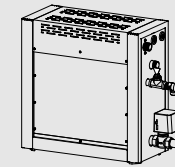

STN Steam Generator

2 Heating Elements

STEAM GENERATOR MODEL	kW	STEAM ROOM (m³)		SIZE OF STEAM GENERATOR (mm)			WEIGHT (kg)	CONTROL
		MIN	MAX	LENGTH	WIDTH	HEIGHT		
STN-W-30-1/2	3,0		3	245	485	560	17	Stainless Touch | STN-W 2.0
STN-W-35-1/2	3,5		3,5	245	485	560	17	Stainless Touch | STN-W 2.0
STN-W-40-1/2	4,0		4	245	485	560	17	Stainless Touch | STN-W 2.0
STN-W-45-1/2	4,5	2	5	245	485	560	17	Stainless Touch | STN-W 2.0
STN-W-50-1/2	5,0	2	6	245	485	560	17	Stainless Touch | STN-W 2.0

2 Heating Elements

STEAM GENERATOR MODEL	kW	STEAM ROOM (m³)		SIZE OF STEAM GENERATOR (mm)			WEIGHT (kg)	CONTROL
		MIN	MAX	LENGTH	WIDTH	HEIGHT		
STN-30-1/2	3,0		3	185	485	560	17	Touch | Classic | Classic 2.0
STN-35-1/2	3,5		3,5	185	485	560	17	Touch | Classic | Classic 2.0
STN-40-1/2	4,0		4	185	485	560	17	Touch | Classic | Classic 2.0
STN-45-1/2	4,5	2	5	185	485	560	17	Touch | Classic | Classic 2.0
STN-50-1/2	5,0	2	6	185	485	560	17	Touch | Classic | Classic 2.0

3 Heating Elements

STEAM GENERATOR MODEL	kW	STEAM ROOM (m³)		SIZE OF STEAM GENERATOR (mm)			WEIGHT (kg)	CONTROL
		MIN	MAX	LENGTH	WIDTH	HEIGHT		
STN-W-45-3	4,5	2	5	280	485	560	19	Stainless Touch | STN-W 2.0
STN-W-45-C1/3	4,5	2	5	280	485	560	19	Stainless Touch | STN-W 2.0
STN-W-60-3	6,0	3	10	280	485	560	19	Stainless Touch | STN-W 2.0
STN-W-60-C1/3	6,0	3	10	280	485	560	19	Stainless Touch | STN-W 2.0
STN-W-75-3	7,5	4	15	280	485	560	19	Stainless Touch | STN-W 2.0
STN-W-75-C1/3	7,5	4	15	280	485	560	19	Stainless Touch | STN-W 2.0

3 Heating Elements

STEAM GENERATOR MODEL	kW	STEAM ROOM (m³)		SIZE OF STEAM GENERATOR (mm)			WEIGHT (kg)	CONTROL
		MIN	MAX	LENGTH	WIDTH	HEIGHT		
STN-45-3	4,5	2	5	220	485	560	19	Touch | Classic | Classic 2.0
STN-45-C1/3	4,5	2	5	220	485	560	19	Touch | Classic | Classic 2.0
STN-60-3	6,0	3	10	220	485	560	19	Touch | Classic | Classic 2.0
STN-60-C1/3	6,0	3	10	220	485	560	19	Touch | Classic | Classic 2.0
STN-75-3	7,5	4	15	220	485	560	19	Touch | Classic | Classic 2.0
STN-75-C1/3	7,5	4	15	220	485	560	19	Touch | Classic | Classic 2.0

6 Heating Elements

STEAM GENERATOR MODEL	kW	STEAM ROOM (m³)		SIZE OF STEAM GENERATOR (mm)			WEIGHT (kg)	CONTROL
		MIN	MAX	LENGTH	WIDTH	HEIGHT		
STN-W-90-3	9,0	8	20	375	485	560	23	Stainless Touch | STN-W 2.0
STN-W-90-C1/3	9,0	8	20	375	485	560	23	Stainless Touch | STN-W 2.0
STN-W-120-3	12,0	15	28	375	485	560	23	Stainless Touch | STN-W 2.0
STN-W-150-3	15,0	22	40	375	485	560	23	Stainless Touch | STN-W 2.0

6 Heating Elements

STEAM GENERATOR MODEL	kW	STEAM ROOM (m³)		SIZE OF STEAM GENERATOR (mm)			WEIGHT (kg)	CONTROL
		MIN	MAX	LENGTH	WIDTH	HEIGHT		
STN-90-3	9,0	8	20	310	485	560	23	Touch | Classic | Classic 2.0
STN-90-C1/3	9,0	8	20	310	485	560	23	Touch | Classic | Classic 2.0
STN-120-3	12,0	15	28	310	485	560	23	Touch | Classic | Classic 2.0
STN-150-3	15,0	22	40	310	485	560	23	Touch | Classic | Classic 2.0