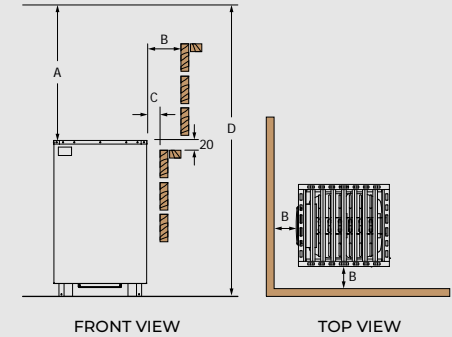

## Technical DATA

Nordex Floor

Minimum Safety Distances

- » Power range: 9,0 – 24,0kW
- » Available controls: Saunova/Innova (NS)
- » Adjustable legs