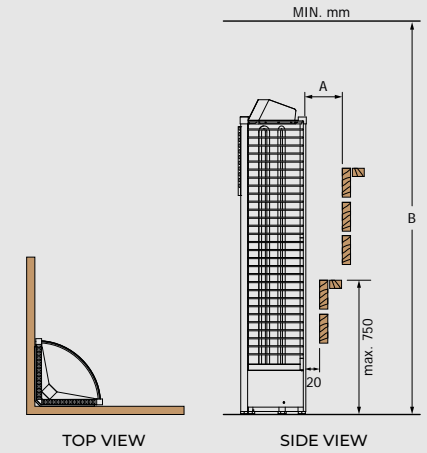

Minimum Safety Distances