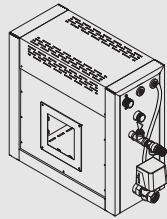

STN-W Steam Generator