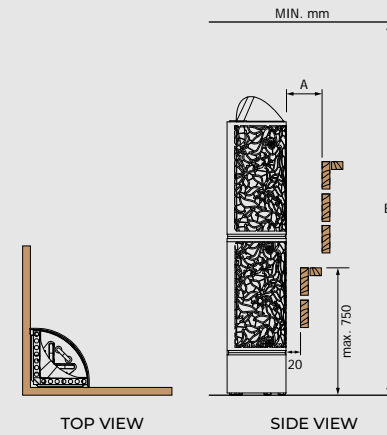

Minimum Safety Distances

Saunova/Innova (NS)

HEATER MODEL	kW	SAUNA ROOM		SIZE OF HEATER			STONES		CONTROL	MINIMUM SAFETY DISTANCES	
		MIN (m³)	MAX	LENGTH	WIDTH	HEIGHT	Without Stone Spacer	With Stone Spacer (kg)		A	B
DRFT3-35NS-WL-P-C	3,5	3	6	*220	395	1440	80	60	separate	100	1900
DRFT3-45NS-WL-P-C	4,5	3	6	*220	395	1440	80	60	separate	100	1900
DRFT3-60NS-WL-P-C	6,0	5	8	*220	395	1440	80	60	separate	100	1900
DRFT6-80NS-WL-P-C	8,0	7	14	*300	550	1475	160	105	separate	100	1900
DRFT6-90NS-WL-P-C	9,0	8	15	*300	550	1475	160	105	separate	100	1900
DRFT6-105NS-WL-P	10,5	9	16	*300	550	1475	160	105	separate	100	1900
DRFT6-120NS-WL-P	12,0	11	18	*300	550	1475	160	105	separate	100	2100
DRFT9-105NS-WL-P	10,5	10	16	*350	650	1510	180	115	separate	100	2100
DRFT9-120NS-WL-P	12,0	11	20	*350	650	1510	180	115	separate	100	2100
DRFT9-150NS-WL-P	15,0	14	25	*350	650	1510	180	115	separate	100	2100
DRFT9-180NS-WL-P	18,0	18	28	*350	650	1510	180	115	separate	100	2100
DRFT12-150NS-WL-P	15,0	15	26	*420	790	1545	250	165	separate	100	2300
DRFT12-180NS-WL-P	18,0	18	30	*420	790	1545	250	165	separate	100	2300
DRFT12-210NS-WL-P	21,0	22	35	*420	790	1545	250	165	separate	100	2300
DRFT12-240NS-WL-P	24,0	24	40	*420	790	1545	250	165	separate	100	2300

*Depth when installed to the wall.

Saunova/Innova (NS)

HEATER MODEL	kW	SAUNA ROOM		SIZE OF HEATER			STONES		CONTROL	MINIMUM SAFETY DISTANCES	
		MIN (m³)	MAX	LENGTH	WIDTH	HEIGHT	Without Stone Spacer	With Stone Spacer (kg)		A	B
DRFT3-35NS-CNR-P-C	3,5	3	6	*300	300	1410	70	45	separate	100	1900
DRFT3-45NS-CNR-P-C	4,5	3	6	*300	300	1410	70	45	separate	100	1900
DRFT3-60NS-CNR-P-C	6,0	5	8	*300	300	1410	70	45	separate	100	1900
DRFT6-80NS-CNR-P-C	8,0	7	14	*410	410	1430	160	100	separate	100	1900
DRFT6-90NS-CNR-P-C	9,0	8	15	*410	410	1430	160	100	separate	100	1900
DRFT6-105NS-CNR-P	10,5	9	16	*410	410	1430	160	100	separate	100	1900
DRFT6-120NS-CNR-P	12,0	11	18	*410	410	1430	160	100	separate	100	2100

*Depth when installed to the wall.