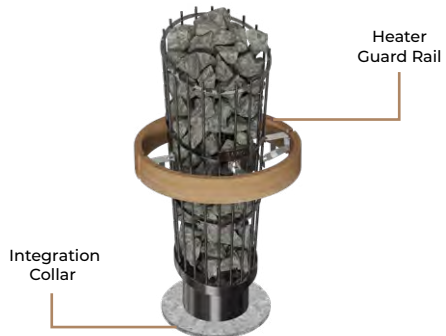

Technical DATA

Minimum Safety Distances

Heater Accessories (Optional)

Integration Collars for Phoenix

Stainless steel

MODEL	SIZE OF COLLAR (mm)		
	LENGTH	WIDTH	HEIGHT
TH-COLLAR-V2-ST4	420	420	105

Stainless steel