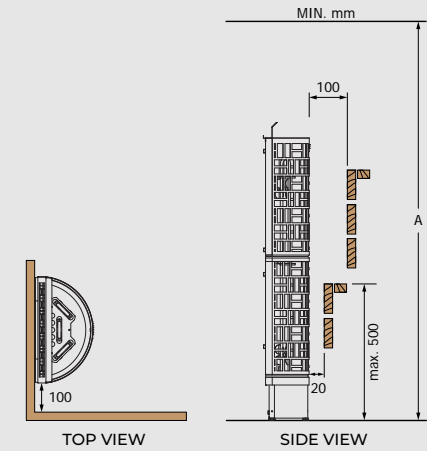

Saunova/Innova (NS)

HEATER MODEL	kW	SAUNA ROOM		SIZE OF HEATER			STONES		CONTROL	MINIMUM SAFETY DISTANCES	
		MIN	MAX	LENGTH	WIDTH	HEIGHT	Without Stone Spacer	With Stone Spacer		A	B
SW3-45NS-WL-P-C | SW3-45NS-WL-BL-P-C	4,5	3	6	*210	390	1375	70	60	separate	100	1900
SW3-60NS-WL-P-C | SW3-60NS-WL-BL-P-C	6,0	5	8	*210	390	1375	70	60	separate	100	1900
SW6-90NS-WL-P-C | SW6-90NS-WL-BL-P-C	9,0	8	15	*290	540	1375	160	100	separate	100	1900
SW6-120NS-WL-P | SW6-120NS-WL-BL-P	12,0	11	18	*290	540	1375	160	100	separate	100	2100
SW12-180NS-WL-P | SW12-180NS-WL-BL-P	18,0	18	30	*430	780	1375	250	165	separate	100	2300
SW12-210NS-WL-P | SW12-210NS-WL-BL-P	21,0	22	35	*430	780	1375	250	165	separate	100	2300
SW12-240NS-WL-P | SW12-240NS-WL-BL-P	24,0	24	40	*430	780	1375	250	165	separate	100	2300

*Depth when installed to the wall.

Built-in (NB)

HEATER MODEL	kW	SAUNA ROOM		SIZE OF HEATER			STONES		CONTROL	MINIMUM SAFETY DISTANCES	
		MIN	MAX	LENGTH	WIDTH	HEIGHT	Without Stone Spacer	With Stone Spacer		A	B
SW3-45NB-WL-P-C | SW3-45NB-WL-BL-P-C	4,5	3	6	*230	385	1395	70	60	built-in (8+4h)	100	1900
SW3-60NB-WL-P-C | SW3-60NB-WL-BL-P-C	6,0	5	8	*230	385	1395	70	60	built-in (8+4h)	100	1900
SW6-90NB-WL-P-C | SW6-90NB-WL-BL-P-C	9,0	8	15	*250	475	1395	160	100	built-in (8+4h)	100	1900

Minimum Safety Distances