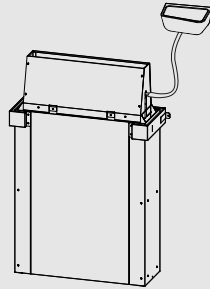

Technical DATA

Helius Mini