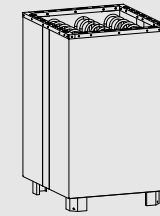

Technical DATA

Nordex Floor