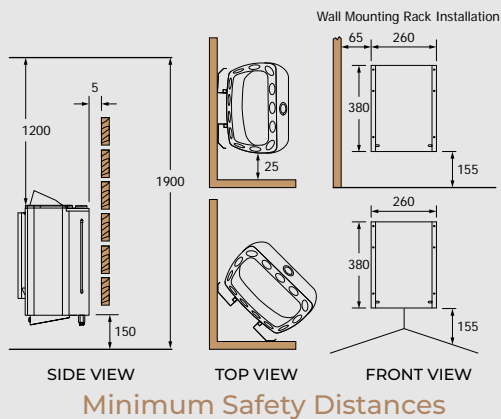

Built-in (NB)

HEATER MODEL	kW	SAUNA ROOM		SIZE OF HEATER			STONES (KG)	CONTROL	MINIMUM SAFETY DISTANCES				
		MIN (m³)	MAX	LENGTH	WIDTH	HEIGHT			A	B	C	D	E
MN-23NB-Z | MN-23NB-P-F	2,3	1,3	2,5	*215	435	**455	11	built-in (8+4h)	100	20	100	140	155
MN-30NB-Z | MN-30NB-P-F	3,0	2	4	*215	435	**455	11	built-in (8+4h)	100	20	100	140	155
MN-36NB-Z | MN-36NB-P-F	3,6	3	6	*215	435	**455	11	built-in (8+4h)	100	20	100	140	155

*Depth when installed to the wall.

**Reflector not included.

Saunova/Innova (NS)

HEATER MODEL	kW	SAUNA ROOM		SIZE OF HEATER			STONES (KG)	CONTROL	MINIMUM SAFETY DISTANCES		
		MIN (m³)	MAX	LENGTH	WIDTH	HEIGHT			A	B	C
MX-23NS-Z | MX-23NS-P-F	2,3	1,3	2,5	*310	330	485	8 - 11	separate	30	20	60
MX-30NS-Z | MX-30NS-P-F	3,0	2	4	*310	330	485	8 - 11	separate	35	25	65
MX-36NS-Z | MX-36NS-P-F	3,6	3	6	*310	330	485	8 - 11	separate	40	25	65

Built-in (NB)

HEATER MODEL	kW	SAUNA ROOM		SIZE OF HEATER			STONES (KG)	CONTROL	MINIMUM SAFETY DISTANCES		
		MIN (m³)	MAX	LENGTH	WIDTH	HEIGHT			A	B	C
MX-23NB-Z | MX-23NB-P-F	2,3	1,3	2,5	*310	330	485	8 - 11	built-in (8+4h)	30	20	60
MX-30NB-Z | MX-30NB-P-F	3,0	2	4	*310	330	485	8 - 11	built-in (8+4h)	35	25	65
MX-36NB-Z | MX-36NB-P-F	3,6	3	6	*310	330	485	8 - 11	built-in (8+4h)	40	25	65

*Wall mounted/corner mounted.

Saunova/Innova (NS)

HEATER MODEL	kW HEATER	kW TANK	SAUNA ROOM		SIZE OF HEATER			STONES (KG)	CONTROL
			MIN (m³)	MAX	LENGTH	WIDTH	HEIGHT		
MNC-30NS-Z	3,0	1 x 1,0	2	4	**330	260	*500	8 - 10,5	separate
MNC-30NS-P-F	3,0	1 x 1,0	2	4	**330	260	*500	8 - 10,5	separate
MNC-36NS-Z	3,6	1 x 1,0	3	6	**330	260	*500	8 - 10,5	separate
MNC-36NS-P-F	3,6	1 x 1,0	3	6	**330	260	*500	8 - 10,5	separate

*Depth when installed to the wall.

**Reflector not included.