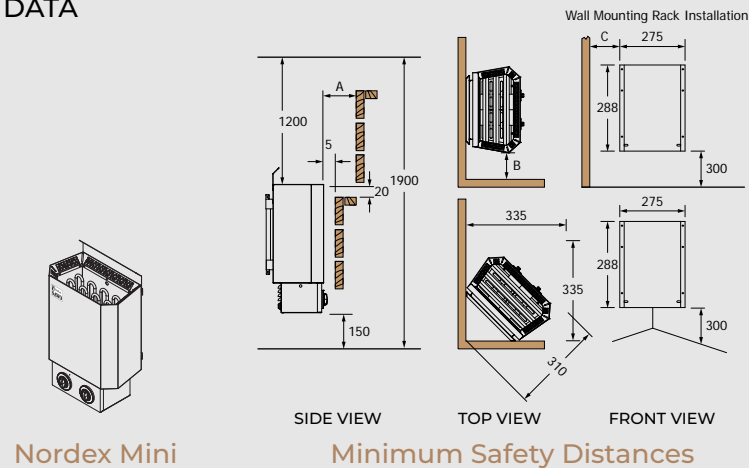

Technical DATA

Nordex Mini

Minimum Safety Distances