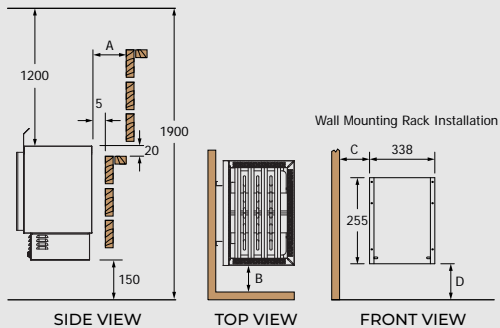

Technical DATA

Minimum Safety Distances

Saunova (Ni2)

HEATER MODEL	kW	SAUNA ROOM (m²)		SIZE OF HEATER (mm)			STONES (kg)	CONTROL	MINIMUM SAFETY DISTANCES (mm)			
		MIN	MAX	LENGTH	WIDTH	HEIGHT			A	B	C	D
NRN-45Ni2-Z-C | NRN-45Ni2-BL-Z-C	4,5	3	6	*295	400	**515	22	Saunova 2.0	50	50	130	270
NRN-60Ni2-Z-C | NRN-60Ni2-BL-Z-C	6,0	5	9	*295	400	**515	22	Saunova 2.0	50	50	130	270
NRN-80Ni2-Z-C | NRN-80Ni2-BL-Z-C	8,0	7	13	*295	400	**590	22	Saunova 2.0	80	80	160	330
NRN-90Ni2-Z-C | NRN-90Ni2-BL-Z-C	9,0	8	14	*295	400	**590	22	Saunova 2.0	80	80	160	330

Built-in (NB) and Saunova/Innova (NS)

HEATER MODEL	kW	SAUNA ROOM (m²)		SIZE OF HEATER (mm)			STONES (kg)	CONTROL	MINIMUM SAFETY DISTANCES (mm)			
		MIN	MAX	WIDTH	DEPTH	HEIGHT			A	B	C	D
NRN-45NB/NS-Z-C | NRN-45NB/NS-BL-Z-C	4,5	3	6	*295	400	**515	18-22	built-in (8+4h)	50	50	80	320
NRN-60NB/NS-Z-C | NRN-60NB/NS-BL-Z-C	6,0	5	9	*295	400	**515	18-22	built-in (8+4h)	50	50	80	320
NRN-80NB/NS-Z-C | NRN-80NB/NS-BL-Z-C	8,0	7	13	*295	400	**590	18-22	built-in (8+4h)	80	80	110	395
NRN-90NB/NS-Z-C | NRN-90NB/NS-BL-Z-C	9,0	8	14	*295	400	**590	18-22	built-in (8+4h)	80	80	110	395

*Depth when installed to the wall.
**Height with reflector.

Heater Accessories (Optional)

Nordex Heater Guards

MODEL	SIZE OF GUARD RAIL (mm)		
	LENGTH	WIDTH	HEIGHT
NRN-GUARD-W-H	100	465	75