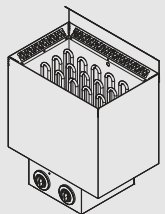

Technical DATA

Nordex