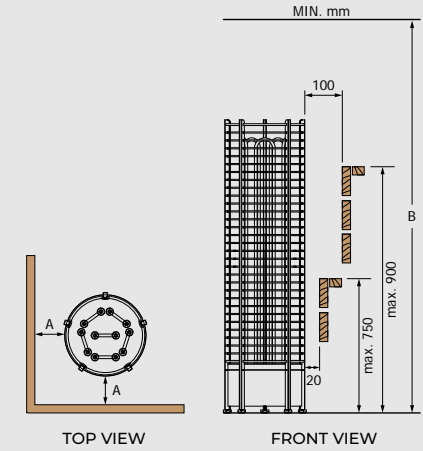

Minimum Safety Distances