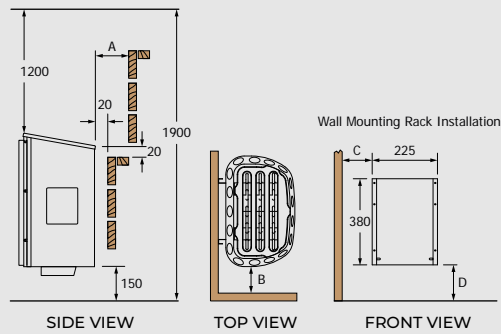

Scandia

Scandia is a staple classic among sauna heaters. This simple heater gives the traditional Finnish sauna experience. It is available with cool-to-touch fiber coating, and compatible with Saunova or Innova controls (NS).

- › Power range: 4,5 – 9,0kW
- › Available controls: Saunova/Innova (NS), Built-in (NB)

Technical DATA

Minimum Safety Distances

Saunova/Innova (NS)

HEATER MODEL	kW	SAUNA ROOM		SIZE OF HEATER			STONES (KG)	CONTROL	MINIMUM SAFETY DISTANCES			
		MIN (m³)	MAX (m³)	LENGTH (mm)	WIDTH (mm)	HEIGHT (mm)			A	B	C	D
SCA-45NS-Z-C | SCA-45NS-P-F-C	4,5	3	6	*290	410	**515	18 - 22	separate	100	100	185	155
SCA-60NS-Z-C | SCA-60NS-P-F-C	6,0	5	9	*290	410	**515	18 - 22	separate	100	100	185	155
SCA-80NS-Z-C | SCA-80NS-P-F-C	8,0	7	13	*290	410	**585	19 - 23	separate	100	100	185	235
SCA-90NS-Z-C | SCA-90NS-P-F-C	9,0	8	14	*290	410	**585	19 - 23	separate	100	100	185	235

Built-in (NB)

HEATER MODEL	kW	SAUNA ROOM		SIZE OF HEATER			STONES (KG)	CONTROL	MINIMUM SAFETY DISTANCES			
		MIN (m³)	MAX (m³)	LENGTH (mm)	WIDTH (mm)	HEIGHT (mm)			A	B	C	D
SCA-45NB-Z-C | SCA-45NB-P-F-C	4,5	3	6	*290	515	**515	18 - 22	built-in (8+4h)	100	100	185	155
SCA-60NB-Z-C | SCA-60NB-P-F-C	6,0	5	9	*290	515	**515	18 - 22	built-in (8+4h)	100	100	185	155
SCA-80NB-Z-C | SCA-80NB-P-F-C	8,0	7	13	*290	515	**585	19 - 23	built-in (8+4h)	100	100	185	235
SCA-90NB-Z-C | SCA-90NB-P-F-C	9,0	8	14	*290	515	**585	19 - 23	built-in (8+4h)	100	100	185	235

*Depth when installed to the wall.

**Reflector not included.