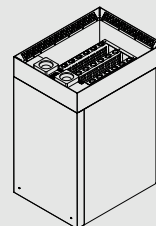

Technical DATA

Nordex Pro Combi