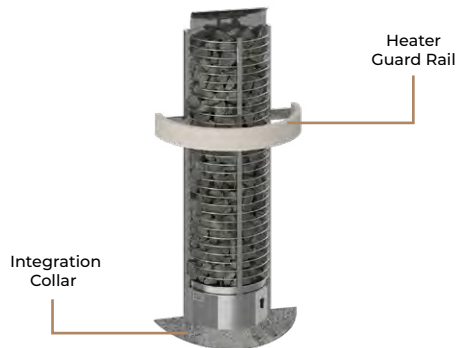

Heater Accessories (Optional)

Integration Collars for Wall

MODEL	SIZE OF COLLAR	LENGTH (mm)	WIDTH (mm)	HEIGHT (mm)
TH-COLLAR-ST2-WL	355	650	45	
TH-COLLAR-ST4-WL	380	700	45	
TH-COLLAR-ST6-WL	445	830	45	
TH-COLLAR-ST9-WL	470	880	45	
TH-COLLAR-ST12-WL	535	1010	45	

MODEL	SIZE OF COLLAR	LENGTH (mm)	WIDTH (mm)	HEIGHT (mm)
TH-COLLAR-W2-WL-H	345	630	45	
TH-COLLAR-W4-WL-H	385	715	45	
TH-COLLAR-W6-WL-H	425	790	45	
TH-COLLAR-W9-WL-H	480	890	45	
TH-COLLAR-W12-WL-H	545	1030	45	

MODEL	SIZE OF COLLAR	LENGTH (mm)	WIDTH (mm)	HEIGHT (mm)
TH-COLLAR-S2-WL	345	635	45	
TH-COLLAR-S4-WL	390	720	45	
TH-COLLAR-S6-WL	425	795	45	
TH-COLLAR-S9-WL	475	895	45	
TH-COLLAR-S12-WL	545	1035	45	

Heater Guards for Wall

MODEL	SIZE OF GUARD RAIL	LENGTH (mm)	WIDTH (mm)	HEIGHT (mm)
TH-GUARD-W2-WL-H	355	645	90	
TH-GUARD-W4-WL-H	725	395	90	
TH-GUARD-W6-WL-H	435	800	90	
TH-GUARD-W9-WL-H	485	900	90	
TH-GUARD-W12-WL-H	555	1040	90	

MODEL
TH2 | TH3
TH4 | TH5
TH6
TH9
TH12