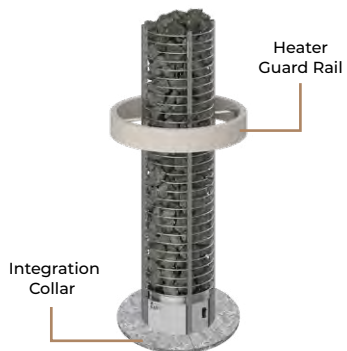

Heater Accessories (Optional)

Integration Collars for Round

MODEL	SIZE OF COLLAR LENGTH WIDTH HEIGHT (mm)
TH-COLLAR-V2-ST4	420 420 105

MODEL	SIZE OF COLLAR LENGTH WIDTH HEIGHT (mm)
TH-COLLAR-ST2	460 460 45
TH-COLLAR-ST4	540 540 45
TH-COLLAR-ST6	640 640 45
TH-COLLAR-ST9	720 720 45
TH-COLLAR-ST12	820 820 45

MODEL	SIZE OF COLLAR LENGTH WIDTH HEIGHT (mm)
TH-COLLAR-W2-H	440 440 45
TH-COLLAR-W4-H	485 485 45
TH-COLLAR-W6-H	540 540 45
TH-COLLAR-W9-H	560 560 45
TH-COLLAR-W12-H	685 685 45

MODEL	SIZE OF COLLAR LENGTH WIDTH HEIGHT (mm)
TH-COLLAR-S2	507 507 45
TH-COLLAR-S4	560 560 45
TH-COLLAR-S6	620 620 45
TH-COLLAR-S9	690 690 45
TH-COLLAR-S12	790 790 45

Heater Guards for Round

MODEL	SIZE OF GUARD RAIL LENGTH WIDTH HEIGHT (mm)
TH-GUARD-W2-H	510 510 45
TH-GUARD-W4-H	560 560 45
TH-GUARD-W6-H	620 620 45
TH-GUARD-W9-H	690 690 45
TH-GUARD-W12-H	790 790 45

MODEL
TH2 | TH3 TH4 | TH5 TH6 TH9 TH12