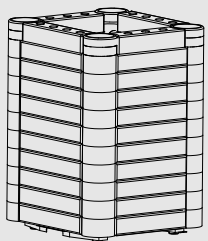

Nimbus

The striking **Nimbus** heater features a soapstone casing that provides long-lasting heat. The Nimbus is compatible with Saunova and Innova controls (NS).

- » Power range: 9,0 – 24,0kW
- » Available controls: Saunova/Innova (NS)

Saunova/Innova (NS)

HEATER MODEL	kW	SAUNA ROOM (m³)		SIZE OF HEATER (mm)			STONES SOAPSTONES (KG)		CONTROL	MINIMUM SAFETY DISTANCES			
		MIN	MAX	LENGTH	WIDTH	HEIGHT	A	B		C	D		
NIM-90NS-P	9,0	8	14	520	470	690	40-50	80	separate	1200	110	50	1900
NIM-105NS-P	10,5	9	15	520	470	690	40-50	80	separate	1400	130	70	2100
NIM-120NS-P	12,0	10	18	520	470	690	40-50	80	separate	1400	160	100	2100
NIM-150NS-P	15,0	13	23	660	470	690	60-75	100	separate	1400	160	100	2100
NIM-180NS-P	18,0	17	29	660	470	690	60-75	100	separate	1400	160	100	2100
NIM-180NS-V12-P	18,0	18	30	820	470	690	80-100	120	separate	1400	160	100	2100
NIM-210NS-V12-P	21,0	22	35	820	470	690	80-100	120	separate	1400	160	100	2100
NIM-240NS-V12-P	24,0	26	42	820	470	690	80-100	120	separate	1400	160	100	2100

Technical DATA

Nimbus