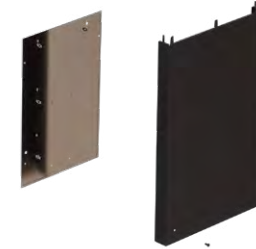

## Technical DATA

Nordex Pro

Minimum Safety Distances

Nordex Pro Connection Kit

The pull-out tray allows the user to easily change, service, or check the heating elements. This also makes replacing the heater stones easy, as they do not come into contact with the heating elements.