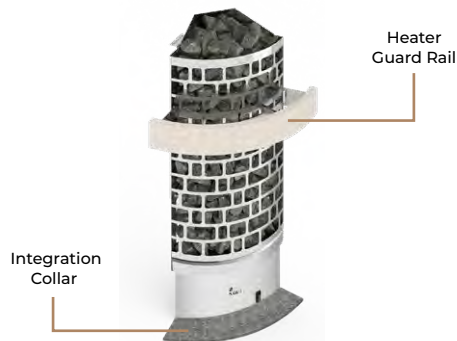

Heater Accessories (Optional)

Integration Collars for Corner

MODEL	SIZE OF COLLAR (mm)		
	LENGTH	WIDTH	HEIGHT
TH-COLLAR-ST4-CNR	235	730	45

MODEL	SIZE OF COLLAR (mm)		
	LENGTH	WIDTH	HEIGHT
TH-COLLAR-W4-CNR-H	215	670	45

MODEL	SIZE OF COLLAR (mm)		
	LENGTH	WIDTH	HEIGHT
TH-COLLAR-S4-CNR	475	475	45

MODEL	SIZE OF GUARD RAIL (mm)		
	LENGTH	WIDTH	HEIGHT
ARI-GUARD-W3-CNR-H	215	635	110

MODEL
ARI3