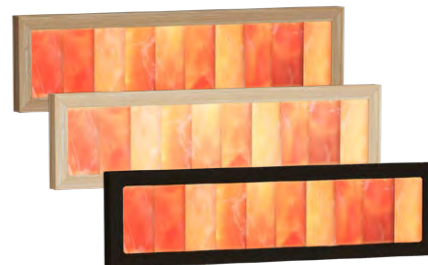

Himalayan Salt Wall
Vertical Tiles Large

code: HIM-SWL-275-2-V
HIM-SWL-275-2-V-H
HIM-SWL-275-2-V-BL
size: 1075mm (L) x 275mm (W) x 60mm (D)
option: Cedar | Hemlock | Black