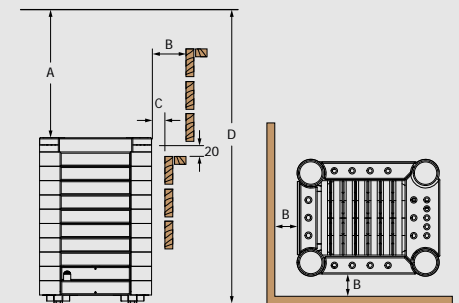

FRONT VIEW

TOP VIEW

Minimum Safety Distances