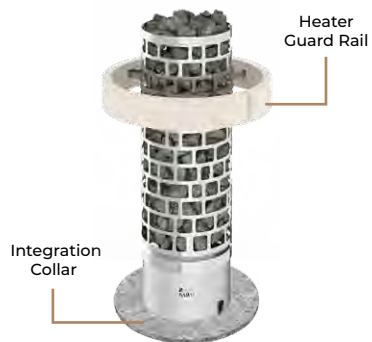

Heater Accessories (Optional)

MODEL	SIZE OF COLLAR (mm)		
	LENGTH	WIDTH	HEIGHT
TH-COLLAR-V2-ST4	420	420	105

MODEL	SIZE OF COLLAR (mm)		
	LENGTH	WIDTH	HEIGHT
TH-COLLAR-ST4	540	540	45
TH-COLLAR-ST6	640	640	45

MODEL	SIZE OF COLLAR (mm)		
	LENGTH	WIDTH	HEIGHT
TH-COLLAR-W4-H	485	485	45
TH-COLLAR-W6-H	540	540	45

MODEL	SIZE OF COLLAR (mm)		
	LENGTH	WIDTH	HEIGHT
TH-COLLAR-S4	560	560	45
TH-COLLAR-S6	620	620	45

MODEL	SIZE OF GUARD RAIL (mm)		
	WIDTH	DEPTH	HEIGHT
ARI-GUARD-W3-H	570	570	110
ARI-GUARD-W6-H	700	700	110

MODEL
ARI3
ARI6

Heater Guards for Round