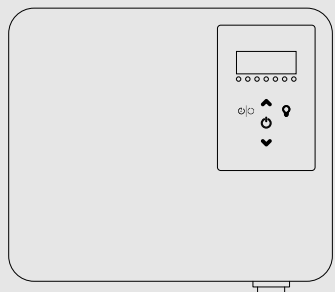

Saunova 2.0 (SAU-UI-V2)

- » Dimensions: (L) 37 x (W) 104 x (H) 147mm
- » Direct control for all Ni2 heaters, for NS Heaters 2,3 – 9,0kW add Saunova 2.0 Power Controller, for 9,0 – 18,0kW add Saunova 2.0 Contactor Unit
- » Power Controller
- » More than 9,0kW needs a Contactor
- » Smart heater control feature for automatic heat control
- » Optional Fan and Combi features

Saunova 2.0 Built-in (SAU-B-V2)

- » Dimensions: (L) 80 x (W) 320 x (H) 270mm
- » Combined User Interface and Power Controller
- » For all NS heaters 2,3 – 9,0kW, for 9,0 – 18,0kW add Saunova 2.0 Contactor Unit
- » Smart heater control feature for automatic heat control
- » Compatible with Door Sensor
- » Optional Fan and Combi features

**Saunova 2.0
Power Controller
(SAU-PC-V2)**