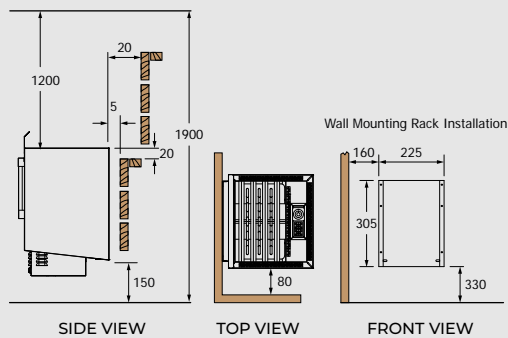

Minimum Safety Distances