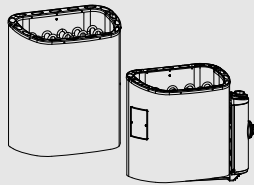

Scandia

Scandia is a staple classic among sauna heaters. This simple heater gives the traditional Finnish sauna experience. It is available with cool-to-touch fiber coating, and compatible with Saunova or Innova controls (NS).

- › Power range: 4,5 – 9,0kW
- › Available controls: Saunova/Innova (NS), Built-in (NB)

Technical DATA

Scandia