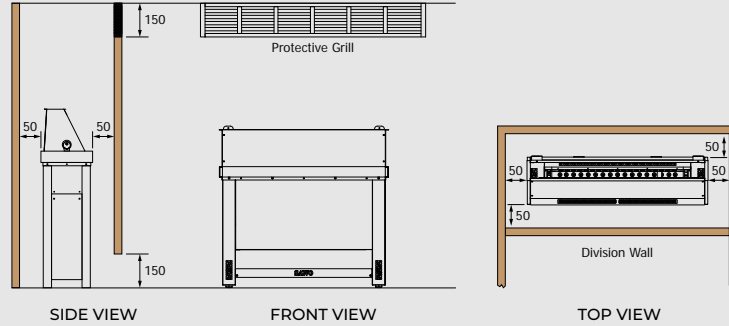

Minimum Safety Distances (Wall Divider)