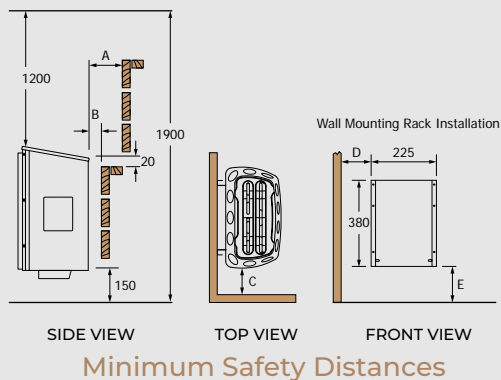

Technical DATA