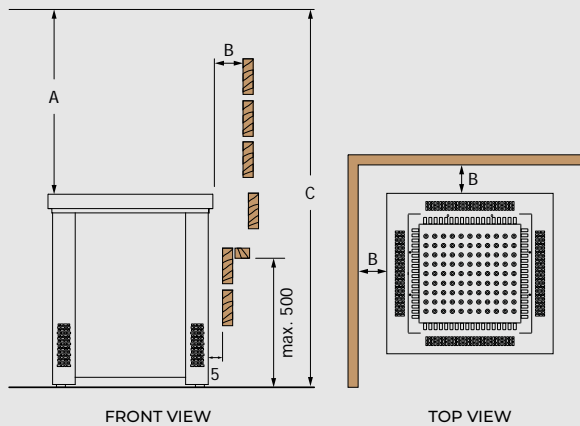

FRONT VIEW

TOP VIEW

Minimum Safety Distances

Technical DATA