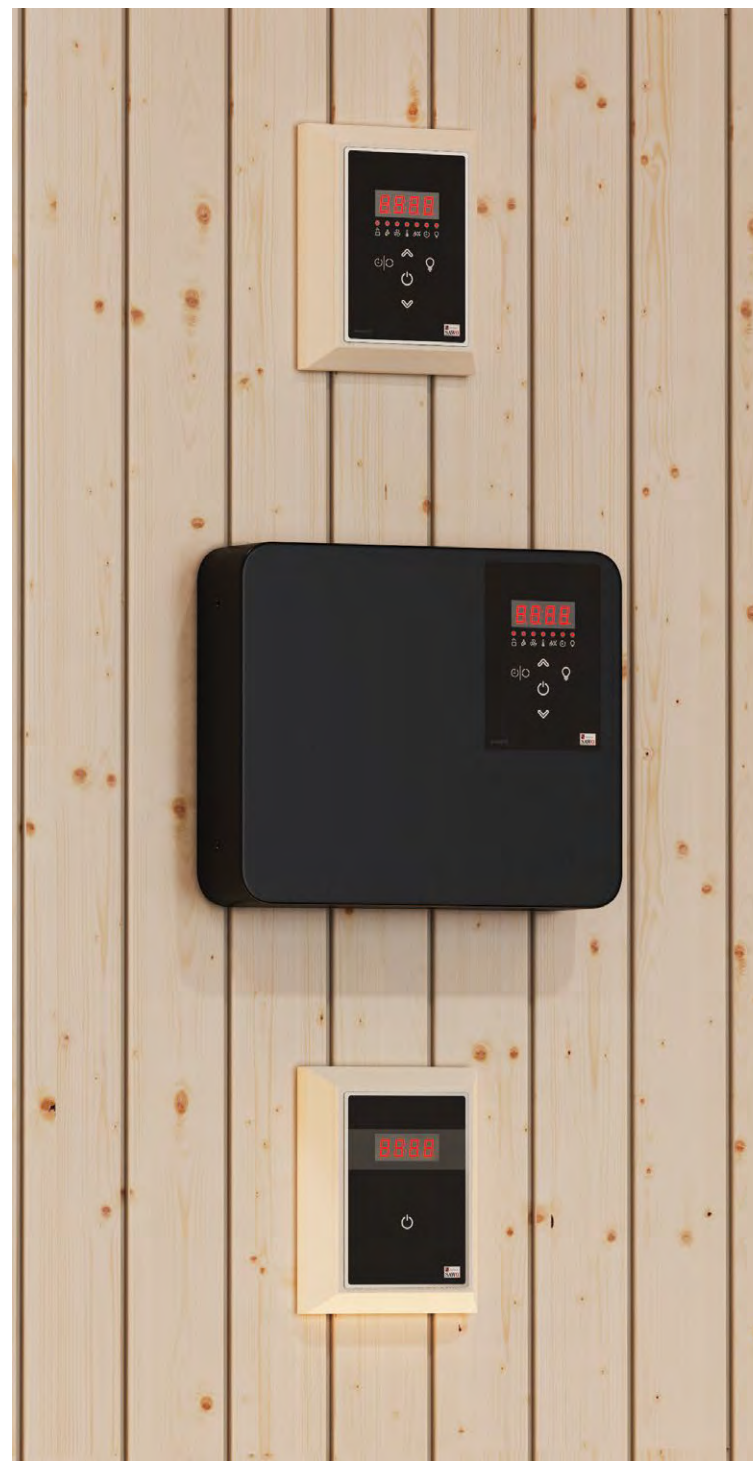

### Saunova Simple (SAU-UI-S)

- » Dimensions: (L) 37 x (W) 104 x (H) 147mm
- » For those looking for simplicity on sauna heater control. Enables the to focus on the basics, turning the heater on / off.