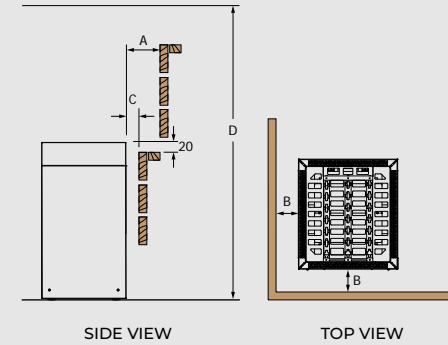

Technical DATA

Minimum Safety Distances