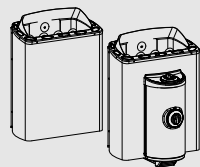

Technical DATA

Mini X

Built-in (NB)

HEATER MODEL	kW	SAUNA ROOM		SIZE OF HEATER			STONES (KG)	CONTROL	MINIMUM SAFETY DISTANCES				
		MIN (m³)	MAX	LENGTH	WIDTH	HEIGHT			A	B	C	D	E
MN-23NB-Z | MN-23NB-P-F	2,3	1,3	2,5	*215	435	**455	11	built-in (8+4h)	100	20	100	140	155
MN-30NB-Z | MN-30NB-P-F	3,0	2	4	*215	435	**455	11	built-in (8+4h)	100	20	100	140	155
MN-36NB-Z | MN-36NB-P-F	3,6	3	6	*215	435	**455	11	built-in (8+4h)	100	20	100	140	155

*Depth when installed to the wall.

**Reflector not included.

Saunova/Innova (NS)

HEATER MODEL	kW	SAUNA ROOM		SIZE OF HEATER			STONES (KG)	CONTROL	MINIMUM SAFETY DISTANCES		
		MIN (m³)	MAX	LENGTH	WIDTH	HEIGHT			A	B	C
MX-23NS-Z | MX-23NS-P-F	2,3	1,3	2,5	*310	330	485	8 - 11	separate	30	20	60
MX-30NS-Z | MX-30NS-P-F	3,0	2	4	*310	330	485	8 - 11	separate	35	25	65
MX-36NS-Z | MX-36NS-P-F	3,6	3	6	*310	330	485	8 - 11	separate	40	25	65

Built-in (NB)

HEATER MODEL	kW	SAUNA ROOM		SIZE OF HEATER			STONES (KG)	CONTROL	MINIMUM SAFETY DISTANCES		
		MIN (m³)	MAX	LENGTH	WIDTH	HEIGHT			A	B	C
MX-23NB-Z | MX-23NB-P-F	2,3	1,3	2,5	*310	330	485	8 - 11	built-in (8+4h)	30	20	60
MX-30NB-Z | MX-30NB-P-F	3,0	2	4	*310	330	485	8 - 11	built-in (8+4h)	35	25	65
MX-36NB-Z | MX-36NB-P-F	3,6	3	6	*310	330	485	8 - 11	built-in (8+4h)	40	25	65

*Wall mounted/corner mounted.

Saunova/Innova (NS)

HEATER MODEL	kW HEATER	kW TANK	SAUNA ROOM		SIZE OF HEATER			STONES (KG)	CONTROL
			MIN (m³)	MAX	LENGTH	WIDTH	HEIGHT		
MNC-30NS-Z	3,0	1 x 1,0	2	4	**330	260	*500	8 - 10,5	separate
MNC-30NS-P-F	3,0	1 x 1,0	2	4	**330	260	*500	8 - 10,5	separate
MNC-36NS-Z	3,6	1 x 1,0	3	6	**330	260	*500	8 - 10,5	separate
MNC-36NS-P-F	3,6	1 x 1,0	3	6	**330	260	*500	8 - 10,5	separate

*Depth when installed to the wall.

**Reflector not included.