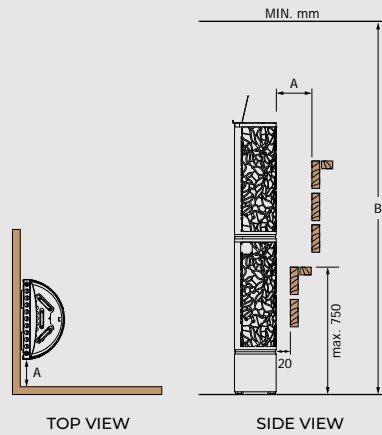

Technical DATA

Minimum Safety Distances