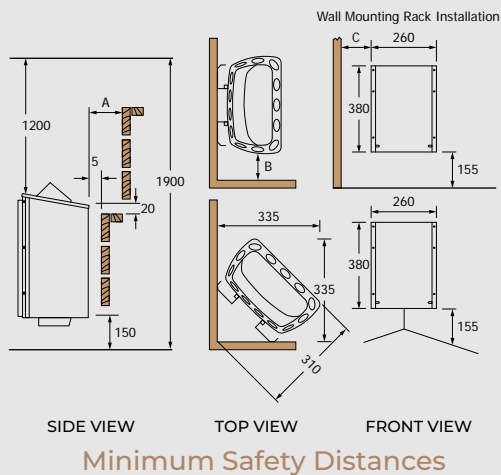

Technical DATA

Built-in (NB)

HEATER MODEL	kW	SAUNA ROOM		SIZE OF HEATER			STONES (KG)	CONTROL	MINIMUM SAFETY DISTANCES				
		MIN (m³)	MAX	LENGTH	WIDTH	HEIGHT			A	B	C	D	E
MN-23NB-Z | MN-23NB-P-F	2,3	1,3	2,5	*215	435	**455	11	built-in (8+4h)	100	20	100	140	155
MN-30NB-Z | MN-30NB-P-F	3,0	2	4	*215	435	**455	11	built-in (8+4h)	100	20	100	140	155
MN-36NB-Z | MN-36NB-P-F	3,6	3	6	*215	435	**455	11	built-in (8+4h)	100	20	100	140	155

*Depth when installed to the wall.

**Reflector not included.

Saunova/Innova (NS)

HEATER MODEL	kW	SAUNA ROOM		SIZE OF HEATER			STONES (KG)	CONTROL	MINIMUM SAFETY DISTANCES		
		MIN (m³)	MAX	LENGTH	WIDTH	HEIGHT			A	B	C
MX-23NS-Z | MX-23NS-P-F	2,3	1,3	2,5	*310	330	485	8 - 11	separate	30	20	60
MX-30NS-Z | MX-30NS-P-F	3,0	2	4	*310	330	485	8 - 11	separate	35	25	65
MX-36NS-Z | MX-36NS-P-F	3,6	3	6	*310	330	485	8 - 11	separate	40	25	65

Built-in (NB)

HEATER MODEL	kW	SAUNA ROOM		SIZE OF HEATER			STONES (KG)	CONTROL	MINIMUM SAFETY DISTANCES		
		MIN (m³)	MAX	LENGTH	WIDTH	HEIGHT			A	B	C
MX-23NB-Z | MX-23NB-P-F	2,3	1,3	2,5	*310	330	485	8 - 11	built-in (8+4h)	30	20	60
MX-30NB-Z | MX-30NB-P-F	3,0	2	4	*310	330	485	8 - 11	built-in (8+4h)	35	25	65
MX-36NB-Z | MX-36NB-P-F	3,6	3	6	*310	330	485	8 - 11	built-in (8+4h)	40	25	65

*Wall mounted/corner mounted.

Saunova/Innova (NS)

HEATER MODEL	kW HEATER	kW TANK	SAUNA ROOM		SIZE OF HEATER			STONES (KG)	CONTROL
			MIN (m³)	MAX	LENGTH	WIDTH	HEIGHT		
MNC-30NS-Z	3,0	1 x 1,0	2	4	**330	260	*500	8 - 10,5	separate
MNC-30NS-P-F	3,0	1 x 1,0	2	4	**330	260	*500	8 - 10,5	separate
MNC-36NS-Z	3,6	1 x 1,0	3	6	**330	260	*500	8 - 10,5	separate
MNC-36NS-P-F	3,6	1 x 1,0	3	6	**330	260	*500	8 - 10,5	separate

*Depth when installed to the wall.

**Reflector not included.