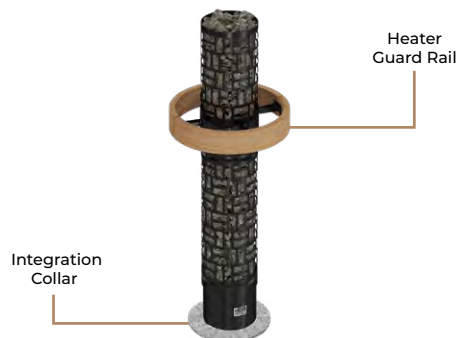

Minimum Safety Distances

Heater Accessories (Optional)

Integration Collars for Round

Stainless

Wood Hemlock (H)

Soapstone

MODEL	SIZE OF COLLAR		
	LENGTH (mm)	WIDTH (mm)	HEIGHT (mm)
TH-COLLAR-ST2	460	460	45
TH-COLLAR-ST6	640	640	45
TH-COLLAR-ST12	820	820	45