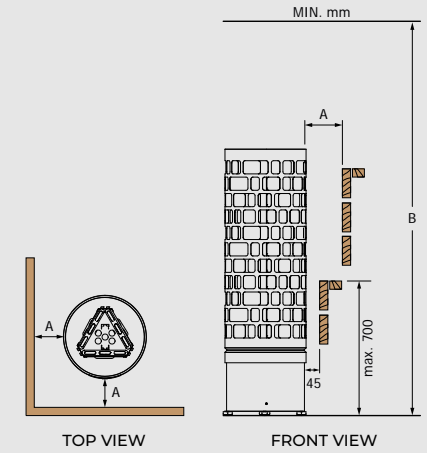

Minimum Safety Distances