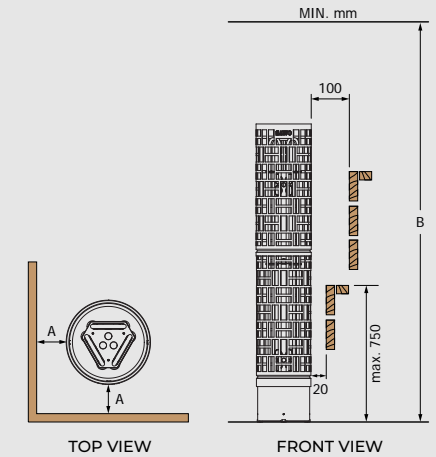

Minimum Safety Distances