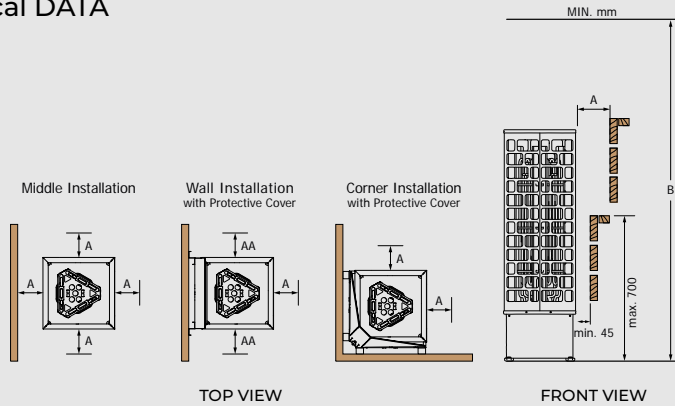

Technical DATA

Minimum Safety Distances