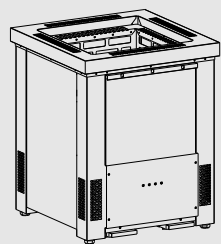

Technical DATA

Taurus D