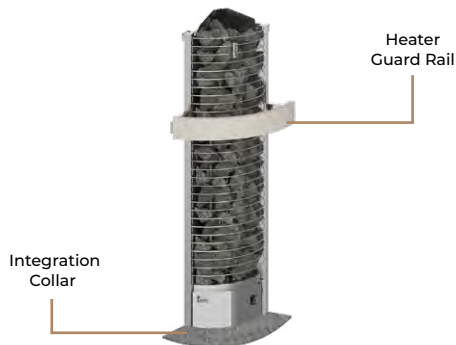

\*Depth when installed to the wall.

Minimum Safety Distances

Heater Accessories (Optional)

Integration Collars for Corner

Stainless steel

Wood Hemlock (H)

Soapstone

MODEL	SIZE OF COLLAR (mm)		
	LENGTH	WIDTH	HEIGHT
TH-COLLAR-ST2-CNR	220	670	45
TH-COLLAR-ST4-CNR	235	730	45
TH-COLLAR-ST6-CNR	245	795	45