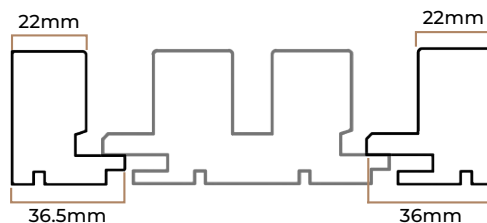

size: 93mm (W) x 50mm (T)
wood: Hemlock, Aspen, Cedar

Engineered Bench Timber 4-side 135x35mm

size: 135mm (W) x 35mm (T)
wood: Aspen, Cedar

Engineered Bench Timber 4-side 135x50mm

size: 135mm (W) x 50mm (T)
wood: Aspen, Cedar

📱 SAWO Sauna 🌐 Sawo Inc.

www.sawo.com

*Finnish Tradition,
Universal Wellness*

Engineered Stripe Panels

code: SP02-403, SP02-606, S
P02-904

Engineered Stripe Panels Wide

code: SP02-404, SP02-607, S
SP02-904

Engineered Stripe Panels Border

code: SP02-404-2403-FM,
SP02-607-2403-FM,
SP02-904-2403-FM

Engineered Stripe Panels Border

Width of Both	Length
54.5	2110mm
54.5	2410mm
54.5	2710mm

Mouldings

Moulding Corner 23x23mm

size: 23mm (W) x 23mm (T)
wood: Hemlock, Aspen, Cedar

Moulding Corner 32x32mm

size: 32mm (W) x 32mm (T)
wood: Hemlock, Cedar, Aspen

Moulding Flat 40x6mm

size: 40mm (W) x 6mm (T)
wood: Hemlock, Aspen, Cedar

Moulding Flat 75x8mm

size: 75mm (W) x 8mm (T)
wood: Hemlock, Aspen, Cedar