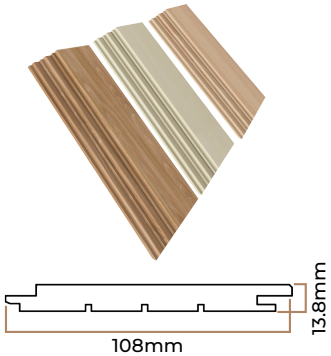

Panels

Engineered Panels

code: SP02-405, SP02-605, SP02-905

Engineered Panels Wide

code: SP02-405, SP02-605, SP02-905

Engineered Panels & Engineered Panels Wide

Panels Width (mm)	Panels Wide Width (mm)	Length (mm)
149.5	150	2110
149.5	150	2250
149.5	150	2410
149.5	150	2550
149.5	150	2710
149.5	150	1200
149.5	150	1400
149.5	150	1600
149.5	150	1950
149.5	150	1800

Bench Timber

Engineered Bench Timber 3-side

size: 93mm (W) x 23mm (T)
wood: Hemlock, Aspen, Cedar

Engineered Bench Timber 4-side 93x35mm

size: 93mm (W) x 35mm (T)
wood: Hemlock, Aspen, Cedar

Engineered Bench Timber 4-side 93x50mm

size: 93mm (W) x 50mm (T)
wood: Hemlock, Aspen, Cedar

Engineered Bench Timber 4-side 135x35mm

size: 135mm (W) x 35mm (T)
wood: Aspen, Cedar

Engineered Bench Timber 4-side 135x50mm

size: 135mm (W) x 50mm (T)
wood: Aspen, Cedar

Stripe Panels Width (mm)	Stripe Panels Wide Width (mm)	Length
83.5	149.5	2110
83.5	149.5	2410
83.5	149.5	2710

SAWO's sauna rooms are meticulously crafted with high-quality panels, timber, and mouldings offering a luxurious and indulgent sauna retreat.