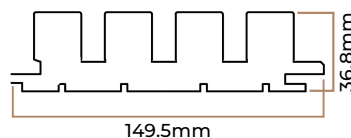

code: SP02-404-2403-FM,
SP02-607-2403-FM,
SP02-904-2403-FM

Engineered Stripe Panels Border

Width of Both	Length
54.5	2110mm
54.5	2410mm
54.5	2710mm

Mouldings

Moulding Corner 23x23mm

size: 23mm (W) x 23mm (T)
wood: Hemlock, Aspen, Cedar

Moulding Corner 32x32mm

size: 32mm (W) x 32mm (T)
wood: Hemlock, Cedar, Aspen

Moulding Flat 40x6mm

size: 40mm (W) x 6mm (T)
wood: Hemlock, Aspen, Cedar

Moulding Flat 75x8mm

size: 75mm (W) x 8mm (T)
wood: Hemlock, Aspen, Cedar

Moulding Shadow 13x13mm

size: 13mm (W) x 13mm (T)
wood: Hemlock, Aspen, Cedar

Moulding Shadow 22x22mm

size: 22mm (W) x 22mm (T)
wood: Hemlock, Aspen, Cedar

Engineered Stripe Panels &
Engineered Stripe Panels Wide