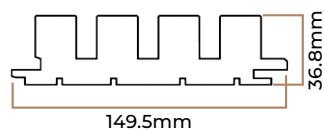

code: SP02-404-2403-FM,
SP02-607-2403-FM,
SP02-904-2403-FM

Engineered Stripe Panels Border

Width of Both	Length
54.5	2110mm
54.5	2410mm
54.5	2710mm

Mouldings

Moulding Corner 23x23mm

size: 23mm (W) x 23mm (T)
wood: Hemlock, Aspen, Cedar

Moulding Corner 32x32mm

size: 32mm (W) x 32mm (T)
wood: Hemlock, Cedar, Aspen

Moulding Flat 40x6mm

size: 40mm (W) x 6mm (T)
wood: Hemlock, Aspen, Cedar

Moulding Flat 75x8mm

size: 75mm (W) x 8mm (T)
wood: Hemlock, Aspen, Cedar

Moulding Shadow 13x13mm

size: 13mm (W) x 13mm (T)
wood: Hemlock, Aspen, Cedar

Moulding Shadow 22x22mm

size: 22mm (W) x 22mm (T)
wood: Hemlock, Aspen, Cedar

Engineered Stripe Panels &
Engineered Stripe Panels Wide