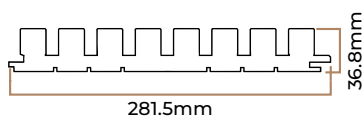

code: SP02-404-2403-FM,
SP02-607-2403-FM,
SP02-904-2403-FM

Engineered Stripe Panels Border

Width of Both	Length
54.5	2110mm
54.5	2410mm
54.5	2710mm

Mouldings

Moulding Corner 23x23mm

size: 23mm (W) x 23mm (T)
wood: Hemlock, Aspen, Cedar

Moulding Corner 32x32mm

size: 32mm (W) x 32mm (T)
wood: Hemlock, Cedar, Aspen

Moulding Flat 40x6mm

size: 40mm (W) x 6mm (T)
wood: Hemlock, Aspen, Cedar

Moulding Flat 75x8mm

size: 75mm (W) x 8mm (T)
wood: Hemlock, Aspen, Cedar

Moulding Shadow 13x13mm

size: 13mm (W) x 13mm (T)
wood: Hemlock, Aspen, Cedar

Moulding Shadow 22x22mm

size: 22mm (W) x 22mm (T)
wood: Hemlock, Aspen, Cedar

Engineered Stripe Panels &
Engineered Stripe Panels Wide