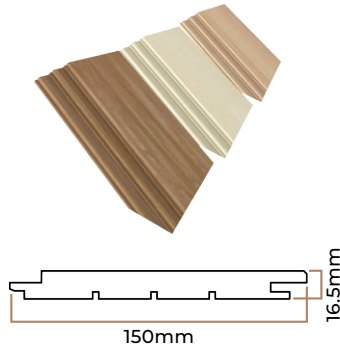

Panels

Engineered Panels

code: SP02-405, SP02-605, SP02-905

Engineered Panels Wide

code: SP02-405, SP02-605, SP02-905

Engineered Panels & Engineered Panels Wide

Panels Width (mm)	Panels Wide Width (mm)	Length (mm)
149.5	150	2110
149.5	150	2250
149.5	150	2410
149.5	150	2550
149.5	150	2710
149.5	150	1200
149.5	150	1400
149.5	150	1600
149.5	150	1950
149.5	150	1800

Bench Timber

Engineered Bench Timber 3-side

size: 93mm (W) x 23mm (T)
wood: Hemlock, Aspen, Cedar

Engineered Bench Timber 4-side 93x35mm

size: 93mm (W) x 35mm (T)
wood: Hemlock, Aspen, Cedar

Engineered Bench Timber 4-side 93x50mm

size: 93mm (W) x 50mm (T)
wood: Hemlock, Aspen, Cedar

Engineered Bench Timber 4-side 135x35mm

size: 135mm (W) x 35mm (T)
wood: Aspen, Cedar

Engineered Bench Timber 4-side 135x50mm

size: 135mm (W) x 50mm (T)
wood: Aspen, Cedar

Moulding Corner 32x32mm

size: 32mm (W) x 32mm (T)
wood: Hemlock, Cedar, Aspen

Moulding Flat 40x6mm

size: 40mm (W) x 6mm (T)
wood: Hemlock, Aspen, Cedar

Moulding Flat 75x8mm

size: 75mm (W) x 8mm (T)
wood: Hemlock, Aspen, Cedar