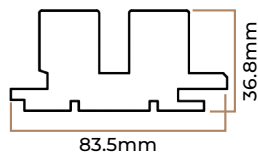

size: 93mm (W) x 50mm (T)
wood: Hemlock, Aspen, Cedar

Engineered Bench Timber 4-side 135x35mm

size: 135mm (W) x 35mm (T)
wood: Aspen, Cedar

Engineered Bench Timber 4-side 135x50mm

size: 135mm (W) x 50mm (T)
wood: Aspen, Cedar

code: SP02-404-2403-FM,
SP02-607-2403-FM,
SP02-904-2403-FM

Engineered Stripe Panels Border

Width of Both	Length
54.5	2110mm
54.5	2410mm
54.5	2710mm

Mouldings

Moulding Corner 23x23mm

size: 23mm (W) x 23mm (T)
wood: Hemlock, Aspen, Cedar

Moulding Corner 32x32mm

size: 32mm (W) x 32mm (T)
wood: Hemlock, Cedar, Aspen

Moulding Flat 40x6mm

size: 40mm (W) x 6mm (T)
wood: Hemlock, Aspen, Cedar

Moulding Flat 75x8mm

size: 75mm (W) x 8mm (T)
wood: Hemlock, Aspen, Cedar

Moulding Shadow 13x13mm

size: 13mm (W) x 13mm (T)
wood: Hemlock, Aspen, Cedar

Moulding Shadow 22x22mm

size: 22mm (W) x 22mm (T)
wood: Hemlock, Aspen, Cedar

Engineered Stripe Panels &
Engineered Stripe Panels Wide