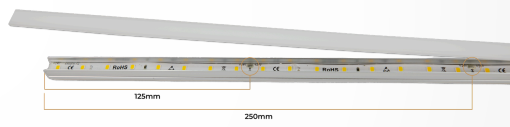

LED Connection Guide

**Note: Silicon wires can be attached to any three-way splitter head.*

Parts for the LED Lights

**Aluminum pole (1m)
(w/ diffuser & LED lights)**

code: LED-FRAME-1
length: 1m
voltage: 24 V