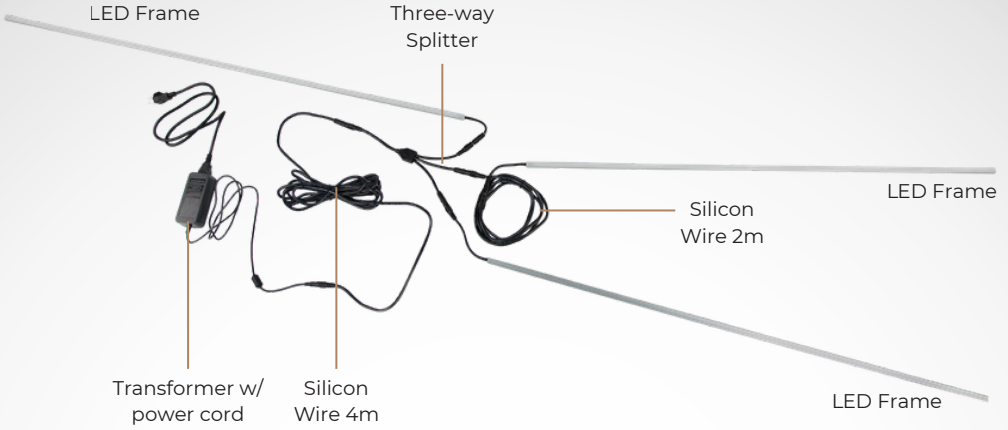

Parts for the Curve Lights

Transformer with Plug
 code: LP15-001-EU
 LP15-001-US

Three-way Splitter
 code: LP15-002

Silicon Wire
 code: LP15-006
 length: 4m

Silicon Wire
 code: LP15-005
 length: 2m

SAUNA LED LIGHTS

LED Connection Guide

**Note: Silicon wires can be attached to any three-way splitter head.*

Parts for the LED Lights

**Aluminum pole (1m)
(w/ diffuser & LED lights)**

code: LED-FRAME-1
length: 1m
voltage: 24 V