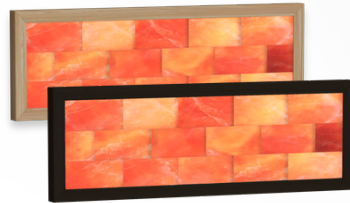

**Himalayan Salt Wall
Horizontal Tiles Large
1075mm x 375mm**

code: HIM-SWL-375-2 | HIM-SWL-375-2-BL
size: 1075mm (L) x 375mm (W) x 60mm (D)
option: Cedar | Black

Technical Data	Himalayan Salt Wall 675mm x 275mm	Himalayan Salt Wall 1075mm x 275mm	Himalayan Salt Wall 675mm x 375mm	Himalayan Salt Wall 1075mm x 375mm
Ingress Protection	IPX4	IPX4	IPX4	IPX4
Length	675	1075	675	1075
Width	275	275	375	375
Depth	60	60	60	60
Weight	9.25 kg	14.5 kg	12.5 kg	20 kg
Voltage	24 V	24 V	24 V	24 V
CRI	>90	>90	>90	>90
CCT	2700K	2700K	2700K	2700K
Operation Temperature	80°C | 176°F	80°C | 176°F	80°C | 176°F	80°C | 176°F

*Note: Transformer and wires are UL Approved.