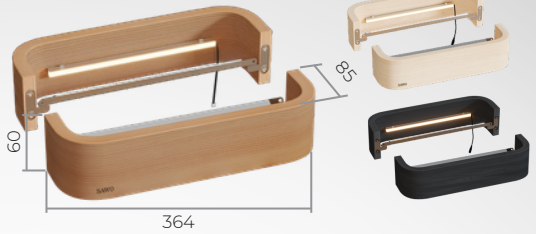

code: HIM-SWL-375-2 | HIM-SWL-375-2-BL
size: 1075mm (L) x 375mm (W) x 60mm (D)
option: Cedar | Black

Technical Data	Himalayan Salt Wall 675mm x 275mm	Himalayan Salt Wall 1075mm x 275mm	Himalayan Salt Wall 675mm x 375mm	Himalayan Salt Wall 1075mm x 375mm
Ingress Protection	IPX4	IPX4	IPX4	IPX4
Length	675	1075	675	1075
Width	275	275	375	375
Depth	60	60	60	60
Weight	9.25 kg	14.5 kg	12.5 kg	20 kg
Voltage	24 V	24 V	24 V	24 V
CRI	>90	>90	>90	>90
CCT	2700K	2700K	2700K	2700K
Operation Temperature	80°C 176°F	80°C 176°F	80°C 176°F	80°C 176°F

**Note: Transformer and wires are UL Approved.*

CURVE LIGHTS

Elevate your sauna experience with **curve lights**, a sophisticated new sauna accessory designed to enhance the ambiance of your sauna room.

Positioned to be our number-one seller for lighting. All lights require transformer and wires that we provide with UL certification.

Wooden Curve Light 240

code: 923-D / 923-D-SET | 923-H / 923-H-SET |
 923-BL / 923-BL-SET
 size: 60mm (3.4") x 240mm (9.3") x 85mm (2.4")
 option: Cedar | Hemlock | Black