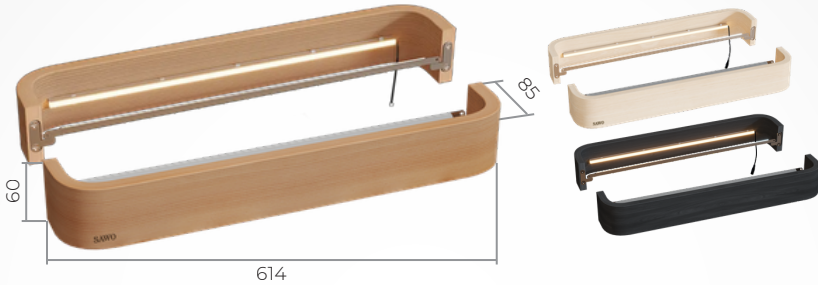

Positioned to be our number-one seller for lighting. All lights require transformer and wires that we provide with UL certification.

Wooden Curve Light 240

code: 923-D / 923-D-SET | 923-H / 923-H-SET |
 923-BL / 923-BL-SET
 size: 60mm (3.4") x 240mm (9.3") x 85mm (2.4")
 option: Cedar | Hemlock | Black

Wooden Curve Light 364

code: 924-D / 924-D-SET | 924-H / 924-H-SET |
 924-BL / 924-BL-SET
 size: 60mm (3.4") x 364mm (14.4") x 85mm (2.4")
 option: Cedar | Hemlock | Black

Wooden Curve Light 614

code: 925-D / 925-D-SET | 925-H / 925-H-SET |
 925-BL / 925-BL-SET
 size: 60mm (3.4") x 614mm (24") x 85mm (2.4")
 option: Cedar | Hemlock | Black