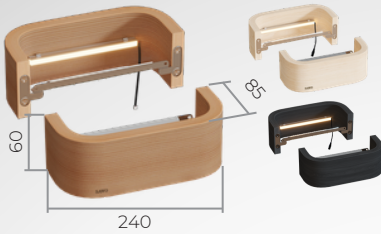

code: HIM-SWL-375-2 | HIM-SWL-375-2-BL
size: 1075mm (L) x 375mm (W) x 60mm (D)
option: Cedar | Black

Technical Data	Himalayan Salt Wall 675mm x 275mm	Himalayan Salt Wall 1075mm x 275mm	Himalayan Salt Wall 675mm x 375mm	Himalayan Salt Wall 1075mm x 375mm
Ingress Protection	IPX4	IPX4	IPX4	IPX4
Length	675	1075	675	1075
Width	275	275	375	375
Depth	60	60	60	60
Weight	9.25 kg	14.5 kg	12.5 kg	20 kg
Voltage	24 V	24 V	24 V	24 V
CRI	>90	>90	>90	>90
CCT	2700K	2700K	2700K	2700K
Operation Temperature	80°C 176°F	80°C 176°F	80°C 176°F	80°C 176°F

**Note: Transformer and wires are UL Approved.*

CURVE LIGHTS

Elevate your sauna experience with **curve lights**, a sophisticated new sauna accessory designed to enhance the ambiance of your sauna room.

Positioned to be our number-one seller for lighting. All lights require transformer and wires that we provide with UL certification.

Wooden Curve Light 240

code: 923-D / 923-D-SET | 923-H / 923-H-SET |
 923-BL / 923-BL-SET
 size: 60mm (3.4") x 240mm (9.3") x 85mm (2.4")
 option: Cedar | Hemlock | Black