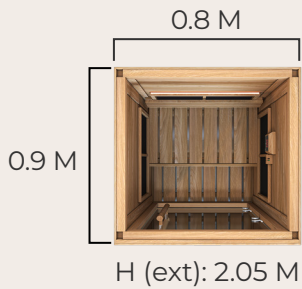

- Session time: 1–60mins
- Packaging: Wooden crate
- Adjustable base support
- Modern LED lights (12W)
- Pre-installed exhaust fan (18W)
- 230V 1N~ plug-and-play installation
- Control: temperature, session time, lights, fan
- Fiber-coated far infrared panels (170W / panel)
- Sizes: 1-person sauna (1200 W) or 2-person sauna (1400 W)
- Material:  Cedar (D)

0908-IR CEDAR

1-Person Infrared Sauna
Power: 1200 W
Item Code: 0908-IR-D

1111-IR CEDAR

2-Person Infrared Sauna
Power: 1400 W
Item Code: 1111-IR-D

0908-IR-D TOP VIEW

1111-IR-D TOP VIEW

Infrared Panels

Our premium infrared panels are fiber-coated and can be used as single or double panels. The panels use far infrared radiation, which is an energy-efficient to produce heat.

- Surface material: Fiber coating
- Power: 220–230 VAC 1N~ 50/60 Hz Max 170 W
- Wavelength: 6,000–14,000 nm
- Single-panel dimension:
30mm (L) x 325mm (W) x 630mm (H)
- Double-panel dimension:
30mm (L) x 645mm (W) x 630mm (H)
- Triple-panel dimension:
30mm (L) x 960mm (W) x 630mm (H)