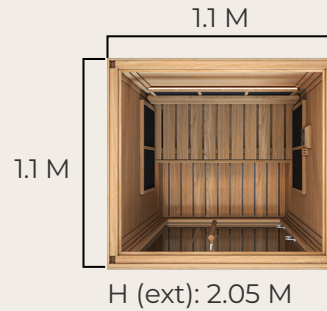

- Session time: 1–60mins
- Packaging: Wooden crate
- Adjustable base support
- Modern LED lights (12W)
- Pre-installed exhaust fan (18W)
- 230V 1N~ plug-and-play installation
- Control: temperature, session time, lights, fan
- Fiber-coated far infrared panels (170W / panel)
- Sizes: 1-person sauna (1200 W) or 2-person sauna (1400 W)
- Material:  Cedar (D)

0908-IR CEDAR

1-Person Infrared Sauna
Power: 1200 W
Item Code: 0908-IR-D

1111-IR CEDAR

2-Person Infrared Sauna
Power: 1400 W
Item Code: 1111-IR-D

0908-IR-D TOP VIEW

1111-IR-D TOP VIEW

Infrared Panels

Our premium infrared panels are fiber-coated and can be used as single or double panels. The panels use far infrared radiation, which is an energy-efficient to produce heat.

- Surface material: Fiber coating
- Power: 220–230 VAC 1N~ 50/60 Hz Max 170 W
- Wavelength: 6,000–14,000 nm
- Single-panel dimension:
30mm (L) x 325mm (W) x 630mm (H)
- Double-panel dimension:
30mm (L) x 645mm (W) x 630mm (H)
- Triple-panel dimension:
30mm (L) x 960mm (W) x 630mm (H)