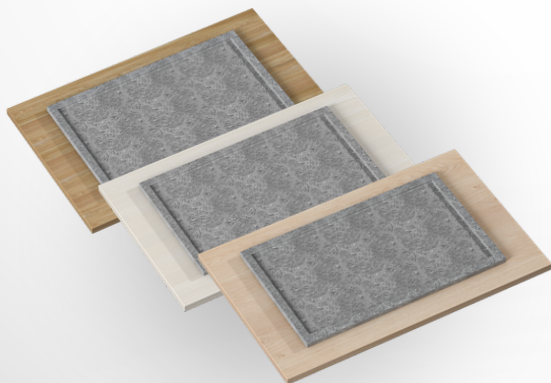

KIVISTONE

FINNISH SOAPSTONE PRODUCTS

SAuna World

 [sawo.com](https://www.sawo.com)

   [SAWO Sauna](#)

 [Sawo Inc.](#)

Kivistone

is a collection of beautiful accessories carved from Finnish soapstone. Each of these items are uniquely designed for house interiors, diningware, bathroomware or other household use. Explore the vast selection of interesting concepts and designs made of soapstone.

Made from high-quality natural stone, these plates offer exceptional thermal retention keeping dishes perfectly warm. Pair with wooden trays or enjoy as standalone pieces for a sleek, professional presentation.

Stone Plate Small

code: R-152
size: 150 x 220 x 25mm
weight: 2.8kg

Stone Plate Large

code: R-153-STONE
size: 200 x 305 x 15mm
weight: 2.8kg

Stone Plate with Wooden Tray

code: R-153-D | R-153-A | R-153-H
size: 200 x 305 x 15mm
weight: 3.0kg