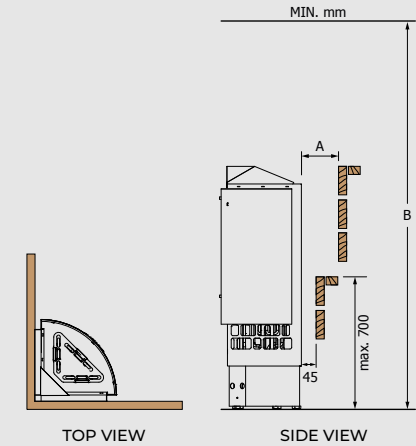

Minimum Safety Distances