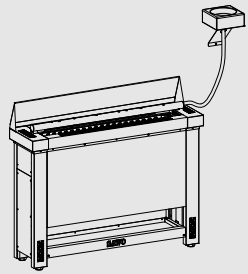

Technical DATA

Heliuss