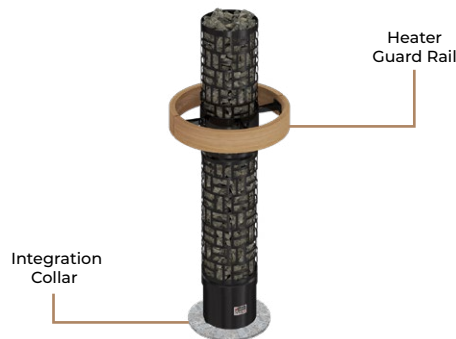

Minimum Safety Distances

Heater Accessories (Optional)

Integration Collars for Round

Stainless

Wooden Cedar (D) and Aspen (A)

Soapstone

MODEL	SIZE OF COLLAR		
	LENGTH (mm)	WIDTH (mm)	HEIGHT (mm)
TH-COLLAR-ST2	460	460	45
TH-COLLAR-ST6	640	640	45
TH-COLLAR-ST12	820	820	45