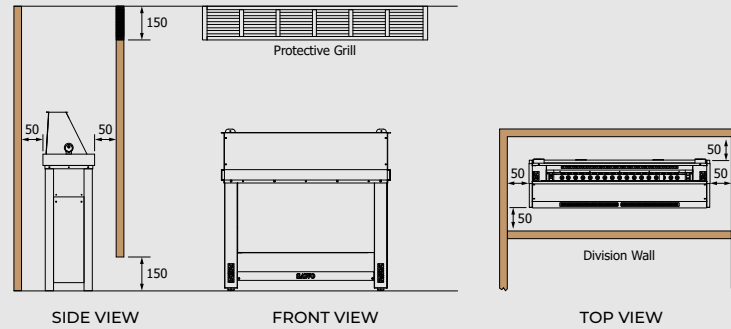

Minimum Safety Distances (Wall Divider)