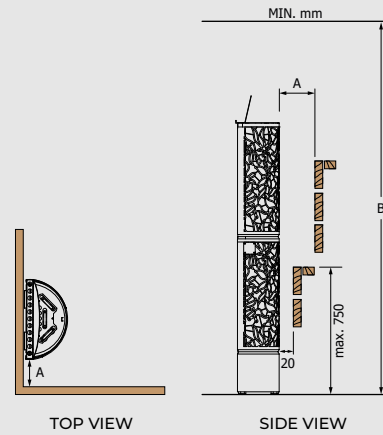

Technical DATA

Minimum Safety Distances