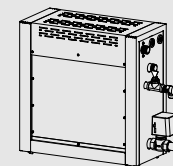

STN Steam Generator

2 Heating Elements

STEAM GENERATOR MODEL	kW	STEAM ROOM (m³)		SIZE OF STEAM GENERATOR (mm)			WEIGHT (kg)	CONTROL
		MIN	MAX	LENGTH	WIDTH	HEIGHT		
STN-W-30-1/2	3,0		3	245	485	560	17	Stainless Touch | STN-W 2.0
STN-W-35-1/2	3,5		3,5	245	485	560	17	Stainless Touch | STN-W 2.0
STN-W-40-1/2	4,0		4	245	485	560	17	Stainless Touch | STN-W 2.0
STN-W-45-1/2	4,5	2	5	245	485	560	17	Stainless Touch | STN-W 2.0
STN-W-50-1/2	5,0	2	6	245	485	560	17	Stainless Touch | STN-W 2.0

2 Heating Elements

STEAM GENERATOR MODEL	kW	STEAM ROOM (m³)		SIZE OF STEAM GENERATOR (mm)			WEIGHT (kg)	CONTROL
		MIN	MAX	LENGTH	WIDTH	HEIGHT		
STN-30-1/2	3,0		3	185	485	560	17	Touch | Classic | Classic 2.0
STN-35-1/2	3,5		3,5	185	485	560	17	Touch | Classic | Classic 2.0
STN-40-1/2	4,0		4	185	485	560	17	Touch | Classic | Classic 2.0
STN-45-1/2	4,5	2	5	185	485	560	17	Touch | Classic | Classic 2.0
STN-50-1/2	5,0	2	6	185	485	560	17	Touch | Classic | Classic 2.0

3 Heating Elements

STEAM GENERATOR MODEL	kW	STEAM ROOM (m³)		SIZE OF STEAM GENERATOR (mm)			WEIGHT (kg)	CONTROL
		MIN	MAX	LENGTH	WIDTH	HEIGHT		
STN-W-45-3	4,5	2	5	280	485	560	19	Stainless Touch | STN-W 2.0
STN-W-45-C1/3	4,5	2	5	280	485	560	19	Stainless Touch | STN-W 2.0
STN-W-60-3	6,0	3	10	280	485	560	19	Stainless Touch | STN-W 2.0
STN-W-60-C1/3	6,0	3	10	280	485	560	19	Stainless Touch | STN-W 2.0
STN-W-75-3	7,5	4	15	280	485	560	19	Stainless Touch | STN-W 2.0
STN-W-75-C1/3	7,5	4	15	280	485	560	19	Stainless Touch | STN-W 2.0

3 Heating Elements

STEAM GENERATOR MODEL	kW	STEAM ROOM (m³)		SIZE OF STEAM GENERATOR (mm)			WEIGHT (kg)	CONTROL
		MIN	MAX	LENGTH	WIDTH	HEIGHT		
STN-45-3	4,5	2	5	220	485	560	19	Touch | Classic | Classic 2.0
STN-45-C1/3	4,5	2	5	220	485	560	19	Touch | Classic | Classic 2.0
STN-60-3	6,0	3	10	220	485	560	19	Touch | Classic | Classic 2.0
STN-60-C1/3	6,0	3	10	220	485	560	19	Touch | Classic | Classic 2.0
STN-75-3	7,5	4	15	220	485	560	19	Touch | Classic | Classic 2.0
STN-75-C1/3	7,5	4	15	220	485	560	19	Touch | Classic | Classic 2.0

6 Heating Elements

STEAM GENERATOR MODEL	kW	STEAM ROOM (m³)		SIZE OF STEAM GENERATOR (mm)			WEIGHT (kg)	CONTROL
		MIN	MAX	LENGTH	WIDTH	HEIGHT		
STN-W-90-3	9,0	8	20	375	485	560	23	Stainless Touch | STN-W 2.0
STN-W-90-C1/3	9,0	8	20	375	485	560	23	Stainless Touch | STN-W 2.0
STN-W-120-3	12,0	15	28	375	485	560	23	Stainless Touch | STN-W 2.0
STN-W-150-3	15,0	22	40	375	485	560	23	Stainless Touch | STN-W 2.0

6 Heating Elements

STEAM GENERATOR MODEL	kW	STEAM ROOM (m³)		SIZE OF STEAM GENERATOR (mm)			WEIGHT (kg)	CONTROL
		MIN	MAX	LENGTH	WIDTH	HEIGHT		
STN-90-3	9,0	8	20	310	485	560	23	Touch | Classic | Classic 2.0
STN-90-C1/3	9,0	8	20	310	485	560	23	Touch | Classic | Classic 2.0
STN-120-3	12,0	15	28	310	485	560	23	Touch | Classic | Classic 2.0
STN-150-3	15,0	22	40	310	485	560	23	Touch | Classic | Classic 2.0