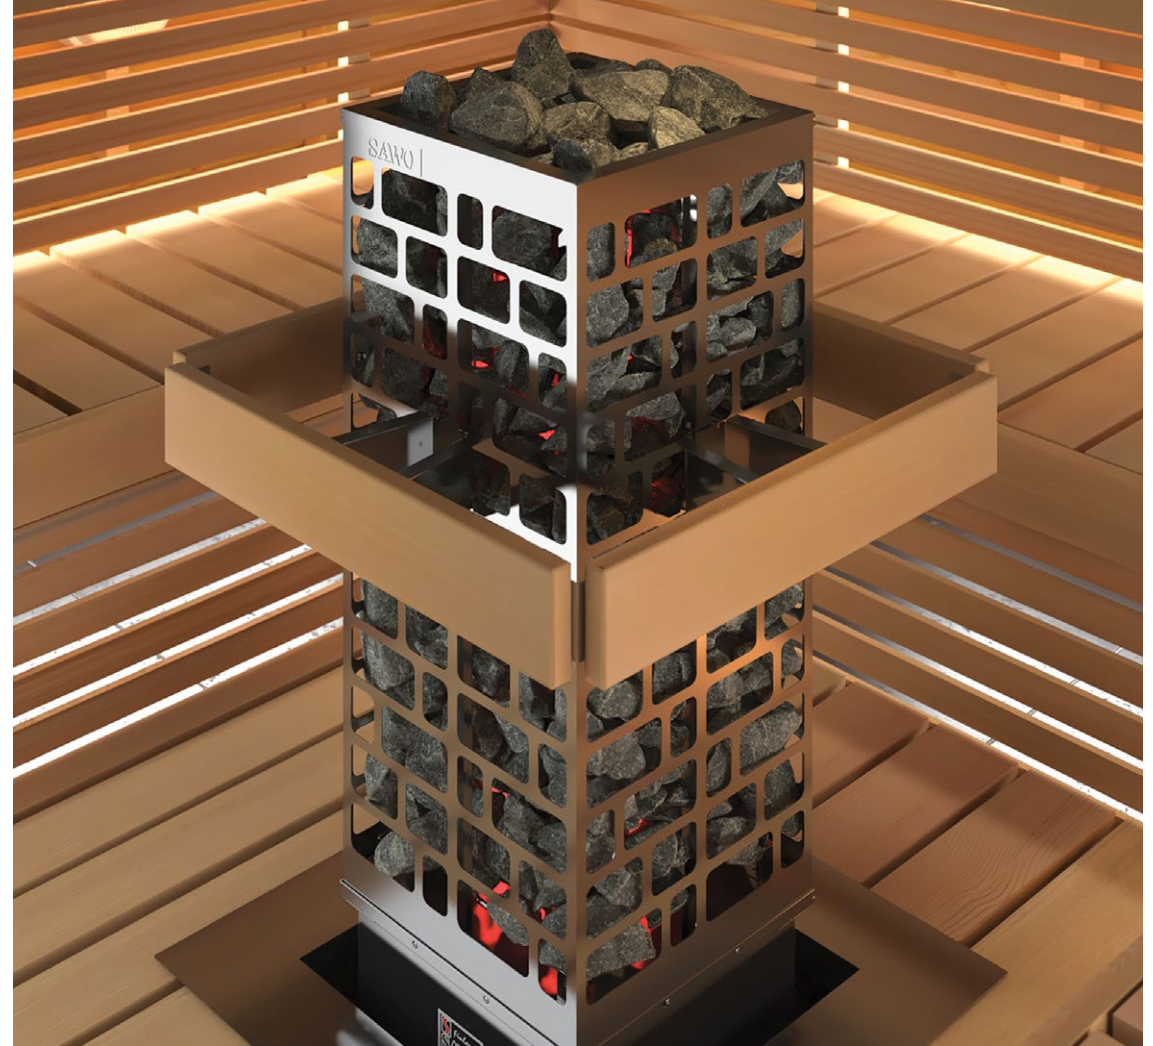

Cubos

Cubos is the ultimate 3-in-1 heater – it can be placed either in the middle, corner or wall of the sauna room. The additional protective cover* allows for wall and/or corner installation. This modern and versatile heater is truly one of a kind.

*sold separately

Saunova 2.0 Operated
(Ni2)