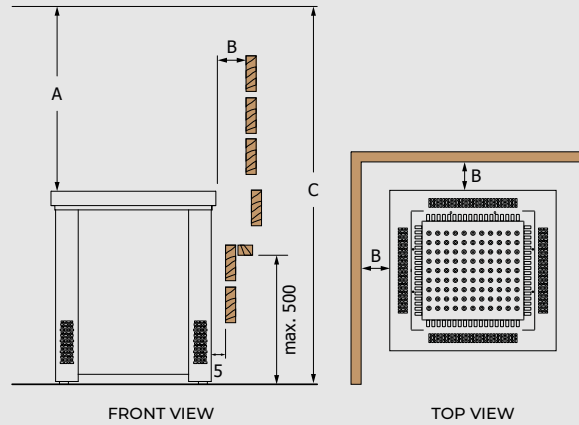

- » Power range: 9,0 – 36,0kW
- » Available controls: Saunova/Innova (NS)
- » Adjustable legs
- » Optional heater guard

Technical DATA

Taurus D

FRONT VIEW TOP VIEW
Minimum Safety Distances

The pull-out tray allows the user to easily change, service, or check the heating elements. This also makes replacing the heater stones easy, as they do not come into contact with the heating elements.