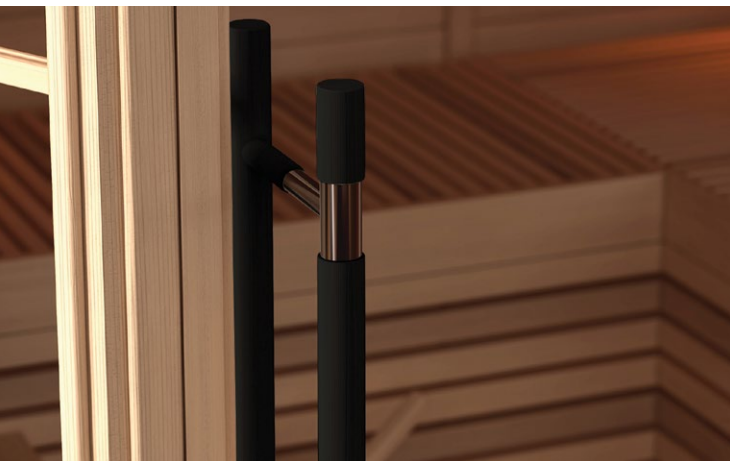

Door Handles