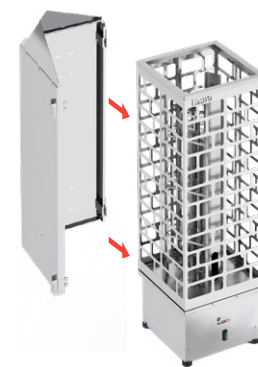

Corner Installation with Protective Cover

Corner Installation

Cubos quickly changes to corner model with a protective cover for corner. Corner installation saves space and allows for different bench designs. The protective cover for corner set includes two pieces of covering sheet and a reflector.

MODEL	SIZE OF COVER		
	LENGTH (mm)	WIDTH (mm)	HEIGHT (mm)
CUB-PROCOV-CNR	285	285	645