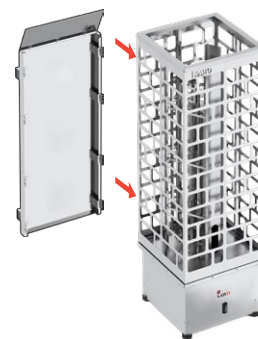

Wall Installation with Protective Cover

MODEL	SIZE OF COVER		
	LENGTH (mm)	WIDTH (mm)	HEIGHT (mm)
CUB-PROCOV-WL	25	285	645