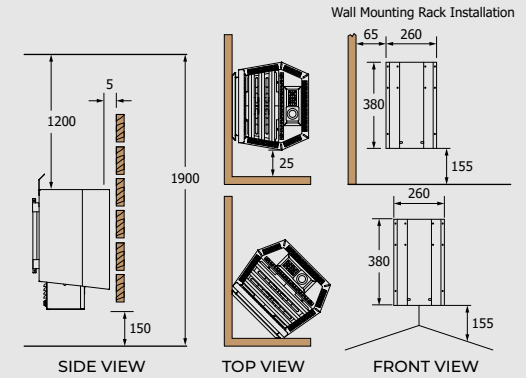

Minimum Safety Distances

Saunova (Ni2)

HEATER MODEL	kW	SAUNA ROOM (m³)		SIZE OF HEATER (mm)			STONES (kg)	CONTROL	MINIMUM SAFETY DISTANCES (mm)		
		MIN	MAX	LENGTH	WIDTH	HEIGHT			A	B	C
NRM-23Ni2-Z-C	2,3	1,3	2,5	*200	340	**500	8 - 11	Saunova	50	30	85
NRM-30Ni2-Z-C	3,0	2	4	*200	340	**500	8 - 11	Saunova	50	30	85
NRM-36Ni2-Z-C	3,6	3	6	*200	340	**500	8 - 11	Saunova	50	30	85

*Depth when installed to the wall.

**Height with reflector.

Saunova/Innova (NS)

HEATER MODEL	kW HEATER	kW TANK	SAUNA ROOM (m³)		SIZE OF HEATER (mm)			STONES (kg)	CONTROL
			MIN	MAX	LENGTH	WIDTH	HEIGHT		
NRMC-30NS-Z	3,0	1 x 0,8	2	4	*300	345	**525	8 - 10,5	separate
NRMC-36NS-Z	3,6	1 x 0,8	3	6	*300	345	**525	8 - 10,5	separate

*Depth when installed to the wall.

**Height with reflector.

Saunova/Innova (NS) and Built-in (NB)

HEATER MODEL	kW	SAUNA ROOM (m³)		SIZE OF HEATER (mm)			STONES (kg)	CONTROL	MINIMUM SAFETY DISTANCES (mm)		
		MIN	MAX	LENGTH	WIDTH	HEIGHT			A	B	C
NRM-23NS-Z	2,3	1,3	2,5	*200	340	**500	8 - 11	separate	30|50	20|30	60|85
NRM-23NS-Z	3,0	2	4	*200	340	**500	8 - 11	separate	35|50	25|30	65|85
NRM-36NS-Z	3,6	3	6	*200	340	**500	8 - 11	separate	40|50	25|30	65|85
NRM-23NB-Z	2,3	1,3	2,5	*200	340	**500	8 - 11	built-in (8+4h)	30|50	20|30	60|85
NRM-30NB-Z	3,0	2	4	*200	340	**500	8 - 11	built-in (8+4h)	35|50	25|30	65|85
NRM-36NB-Z	3,6	3	6	*200	340	**500	8 - 11	built-in (8+4h)	40|50	25|30	65|85

*Depth when installed to the wall.

**Height with reflector.