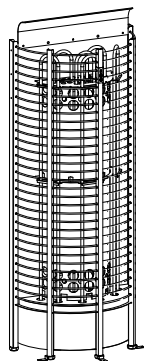

Tower Heaters

Tower heaters are developed to produce steam from the lowest to the highest part of the sauna, similarly to a smoke sauna.

Our Tower heaters are equipped with a removable stone spacer, which allows for high temperatures while saving electricity due to reduced heating time. The stone spacer improves air flow in the heater and helps extend the heating elements' life span as the stones do not touch the elements.

When the stone spacer is not used, the *löyly* is milder and softer.

The Tower heaters come in Round, Wall, and Corner models.

Wall