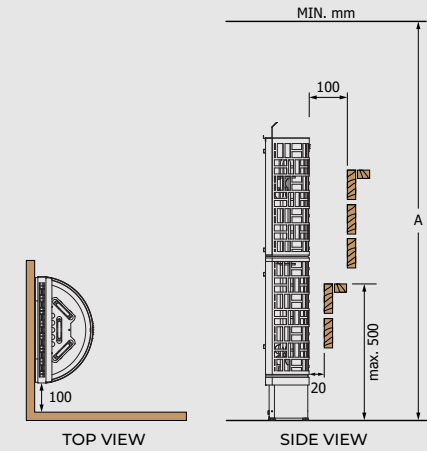

*Depth when installed to the wall.

SAWO30 Wall (NB)

SAWO30 Wall Black (NB)

Built-in (NB)

HEATER MODEL	kW	SAUNA ROOM		SIZE OF HEATER			STONES		CONTROL	MINIMUM SAFETY DISTANCES	
		MIN (m³)	MAX	LENGTH	WIDTH	HEIGHT	Without Stone Spacer	With Stone Spacer (kg)		A	B
SW3-45NB-WL-P-C SW3-45NB-WL-BL-P-C	4,5	3	6	*230	385	1395	70	60	built-in (8+4h)	100	1900
SW3-60NB-WL-P-C SW3-60NB-WL-BL-P-C	6,0	5	8	*230	385	1395	70	60	built-in (8+4h)	100	1900
SW6-90NB-WL-P-C SW6-90NB-WL-BL-P-C	9,0	8	15	*250	475	1395	160	100	built-in (8+4h)	100	1900

Minimum Safety Distances

Heater Accessories (Optional)

Integration Collars for Wall

Stainless

Wooden Cedar (D) and Aspen (A)

Soapstone

MODEL	SIZE OF COLLAR		
	LENGTH (mm)	WIDTH (mm)	HEIGHT (mm)
TH-COLLAR-ST2-WL	355	650	45
TH-COLLAR-ST6-WL	445	830	45
TH-COLLAR-ST12-WL	535	1010	45

MODEL	SIZE OF COLLAR		
	LENGTH (mm)	WIDTH (mm)	HEIGHT (mm)
TH-COLLAR-W2-WL-D A	345	630	45
TH-COLLAR-W6-WL-D A	425	790	45
TH-COLLAR-W12-WL-D A	545	1030	45

MODEL	SIZE OF COLLAR		
	LENGTH (mm)	WIDTH (mm)	HEIGHT (mm)
TH-COLLAR-S2-WL	345	635	45
TH-COLLAR-S6-WL	425	795	45
TH-COLLAR-S12-WL	545	1035	45