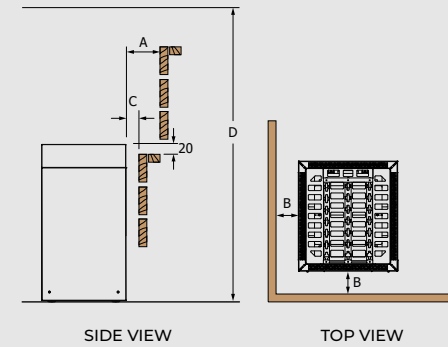

Technical DATA

SIDE VIEW TOP VIEW
Minimum Safety Distances