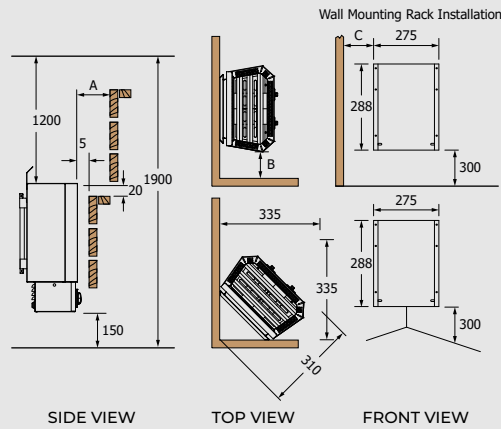

Technical DATA

Minimum Safety Distances