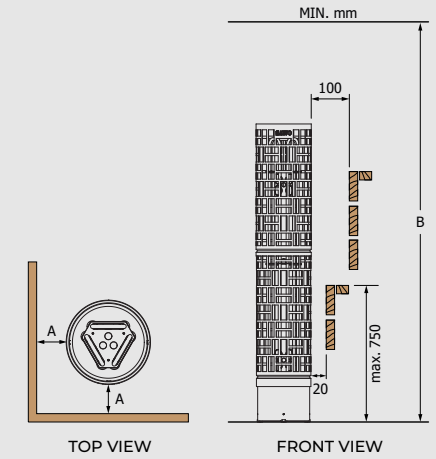

Minimum Safety Distances