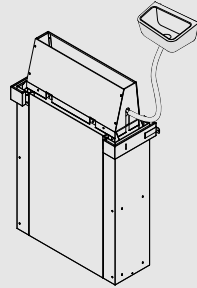

Technical DATA

Helius Mini