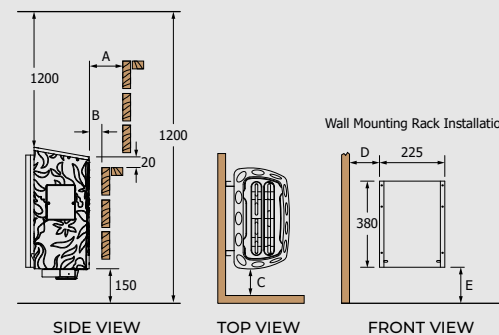

Minimum Safety Distances

Saunova/Innova (NS)

HEATER MODEL	kW	SAUNA ROOM (m³)		SIZE OF HEATER (mm)			STONES (kg)	CONTROL	MINIMUM SAFETY DISTANCES			
		MIN	MAX	LENGTH	WIDTH	HEIGHT			A	B	C	D
SCA-45NS-DRF-P-C | SCA-45NS-DRF-BL-P-C	4,5	3	6	*290	410	455	18 - 22	separate	60	50	135	155
SCA-60NS-DRF-P-C | SCA-60NS-DRF-BL-P-C	6,0	5	9	*290	410	455	18 - 22	separate	60	50	135	155
SCA-80NS-DRF-P-C | SCA-80NS-DRF-BL-P-C	8,0	7	13	*290	410	525	18 - 22	separate	60	50	135	235
SCA-90NS-DRF-P-C | SCA-90NS-DRF-BL-P-C	9,0	8	14	*290	410	525	18 - 22	separate	60	50	135	235

Saunova/Innova (NS)

HEATER MODEL	kW	SAUNA ROOM (m³)		SIZE OF HEATER (mm)			STONES (kg)	CONTROL	MINIMUM SAFETY DISTANCES				
		MIN	MAX	LENGTH	WIDTH	HEIGHT			A	B	C	D	E
MN-23NS-DRF-P | MN-23NS-DRF-BL-P	2,3	1,3	2,5	*215	435	455	8 - 11	separate	50	20	40	90	155
MN-30NS-DRF-P | MN-30NS-DRF-BL-P	3,0	2	4	*215	435	455	8 - 11	separate	60	20	50	90	155
MN-36NS-DRF-P | MN-36NS-DRF-BL-P	3,6	3	6	*215	435	455	8 - 11	separate	90	20	50	90	155

Built-in (NB)

HEATER MODEL	kW	SAUNA ROOM (m³)		SIZE OF HEATER (mm)			STONES (kg)	CONTROL	MINIMUM SAFETY DISTANCES			
		MIN	MAX	LENGTH	WIDTH	HEIGHT			A	B	C	D
SCA-45NB-DRF-P-C | SCA-45NB-DRF-BL-P-C	4,5	3	6	*290	515	455	18 - 22	built-in (8+4h)	50	50	185	155
SCA-60NB-DRF-P-C | SCA-60NB-DRF-BL-P-C	6,0	5	9	*290	515	455	18 - 22	built-in (8+4h)	50	50	185	155
SCA-80NB-DRF-P-C | SCA-80NB-DRF-BL-P-C	8,0	7	13	*290	515	525	18 - 22	built-in (8+4h)	100	100	185	235
SCA-90NB-DRF-P-C | SCA-90NB-DRF-BL-P-C	9,0	8	14	*290	515	525	18 - 22	built-in (8+4h)	100	100	185	235

Built-in (NB)

HEATER MODEL	kW	SAUNA ROOM (m³)		SIZE OF HEATER (mm)			STONES (kg)	CONTROL	MINIMUM SAFETY DISTANCES				
		MIN	MAX	LENGTH	WIDTH	HEIGHT			A	B	C	D	E
MN-23NB-DRF-P | MN-23NB-DRF-BL-P	2,3	1,3	2,5	*215	435	455	8 - 11	built-in (8+4h)	50	20	40	140	155
MN-30NB-DRF-P | MN-30NB-DRF-BL-P	3,0	2	4	*215	435	455	8 - 11	built-in (8+4h)	60	20	50	140	155
MN-36NB-DRF-P | MN-36NB-DRF-BL-P	3,6	3	6	*215	435	455	8 - 11	built-in (8+4h)	90	20	80	140	155

*Depth when installed to the wall.

*Depth when installed to the wall.