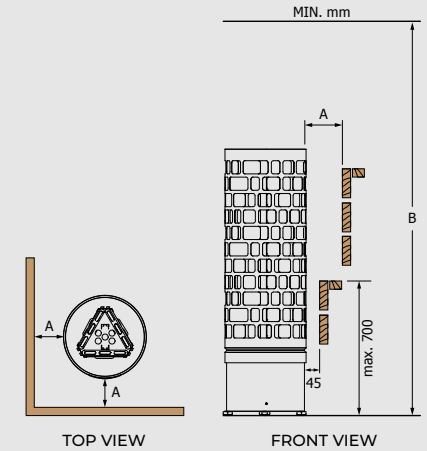

Minimum Safety Distances