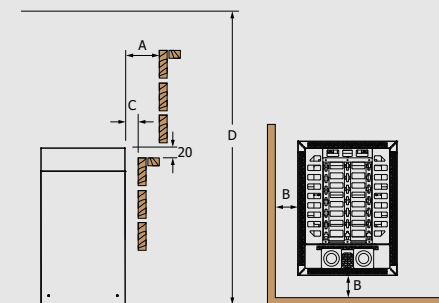

Technical DATA

SIDE VIEW
TOP VIEW
Minimum Safety Distances