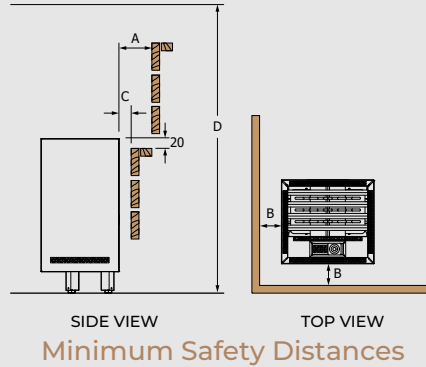

- » Power range: 6,0 – 9,0kW
- » Available controls: Saunova/Innova (NS)
- » Separate water tank with 0,8kW or 2,0kW steam generator
- » Built-in aroma cups
- » Adjustable legs

Saunova/Innova (NS)

HEATER MODEL	kW HEATER	kW TANK	SAUNA ROOM		SIZE OF HEATER			STONES (kg)	CONTROL	MINIMUM SAFETY DISTANCES			
			MIN	MAX (m²)	LENGTH	WIDTH (mm)	HEIGHT			A	B	C	D
NRNSC-60NS-Z-C	6,0	1 x 0,8	5	9	360	395	710	18 – 25	separate	5	50	5	1900
NRNSC-60NS-BL-Z-C	6,0	1 x 0,8	5	9	360	395	710	18 – 25	separate	5	50	5	1900
NRNSC-80NS-Z-C	8,0	1 x 2,0	7	13	360	395	710	18 – 25	separate	5	80	5	1900
NRNSC-80NS-BL-Z-C	8,0	1 x 2,0	7	13	360	395	710	18 – 25	separate	5	80	5	1900
NRNSC-90NS-Z-C	9,0	1 x 2,0	8	14	360	395	710	18 – 25	separate	5	80	5	1900
NRNSC-90NS-BL-Z-C	9,0	1 x 2,0	8	14	360	395	710	18 – 25	separate	5	80	5	1900

Nordex S Combi

The **Nordex S Combi** is now available in a steamier version. Balance the intense heat with an additional water tank for more steam. Also available with a black metal casing.