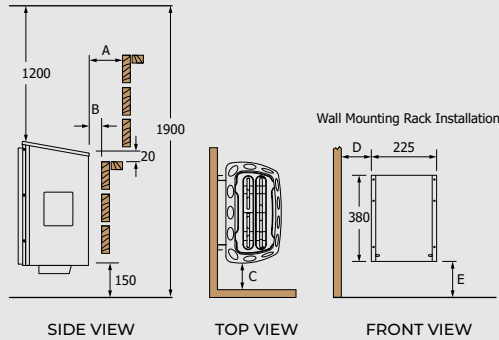

SIDE VIEW TOP VIEW FRONT VIEW
Minimum Safety Distances

Built-in (NB)

HEATER MODEL	kW	SAUNA ROOM		SIZE OF HEATER			STONES (kg)	CONTROL	MINIMUM SAFETY DISTANCES				
		MIN (m³)	MAX	LENGTH	WIDTH	HEIGHT			A	B	C	D	E
MN-23NB-Z | MN-23NB-P-F	2,3	1,3	2,5	*215	435	**455	11	built-in (8+4h)	100	20	100	140	155
MN-30NB-Z | MN-30NB-P-F	3,0	2	4	*215	435	**455	11	built-in (8+4h)	100	20	100	140	155
MN-36NB-Z | MN-36NB-P-F	3,6	3	6	*215	435	**455	11	built-in (8+4h)	100	20	100	140	155

*Depth when installed to the wall.
**Reflector not included.