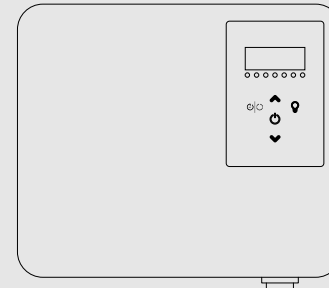

Saunova 2.0 Built-in (SAU-B-V2)

- » Dimensions: (L) 80 x (W) 320 x (H) 270mm
- » Combined User Interface and Power Controller
- » For all NS heaters 2,3 – 9,0kW, for 9,0 – 18,0kW add Saunova 2.0 Contactor Unit
- » Smart heater control feature for automatic heat control
- » Compatible with Door Sensor
- » Optional Fan and Combi features

Saunova 2.0 Power Controller (SAU-PC-V2)