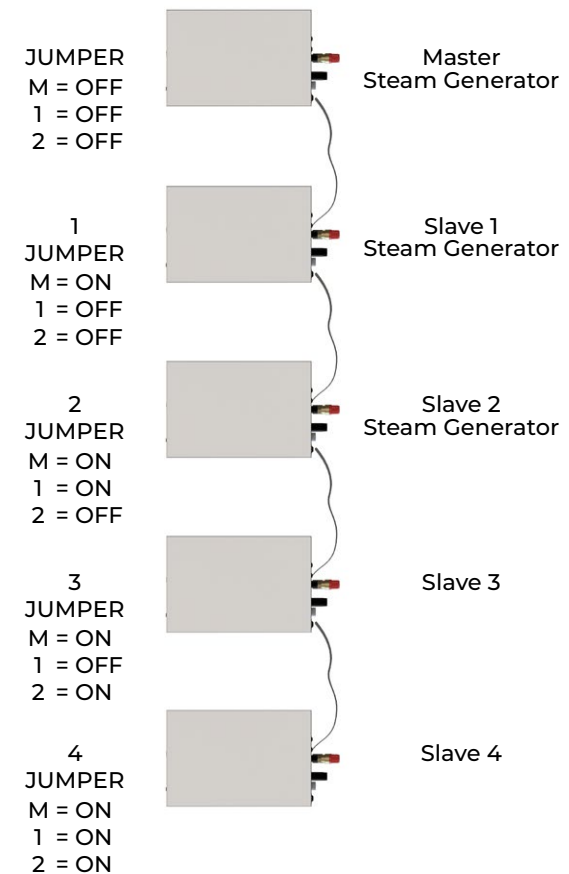

Stainless Steel Touch

Steam Generator Control

Steam Generator Controls

Steam 2.0 (STP-INFACE-V2)

- » Thick stainless steel casing
- » LED digital display
- » Scent pump, light dimmer and fan
- » 7,5 meters RJ12 cable with connectors included