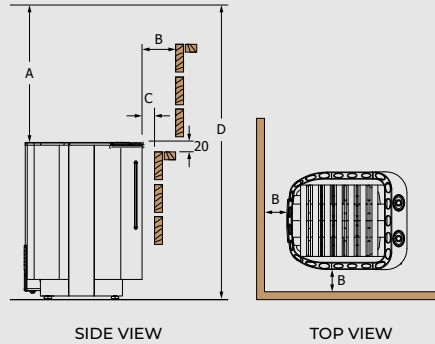

Minimum Safety Distances