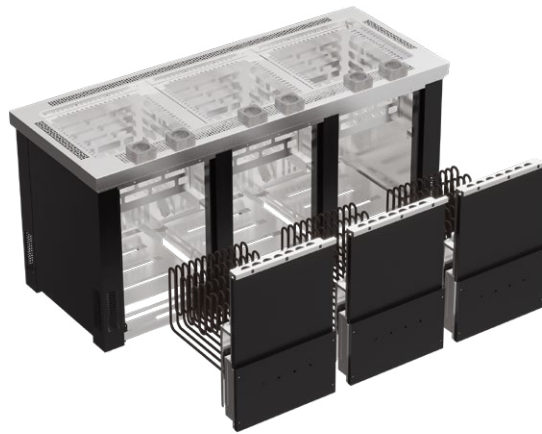

Technical DATA

Taurus D Combi

Minimum Safety Distances

The pull-out tray allows the user to easily change, service, or check the heating elements. This also makes replacing the heater stones easy, as they do not come into contact with the heating elements.