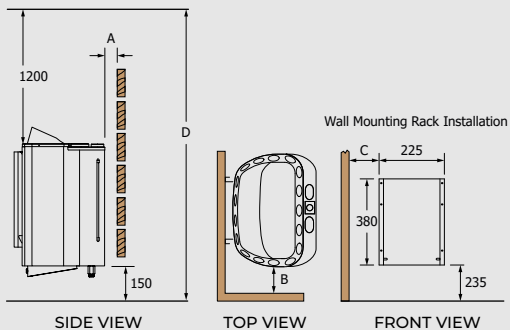

Technical DATA

Minimum Safety Distances

Saunova/Innova (NS)

HEATER MODEL	kW HEATER	kW TANK	SAUNA ROOM (m³)		SIZE OF HEATER (mm)			STONES (KG)	CONTROL	MINIMUM SAFETY DISTANCES			
			MIN	MAX	LENGTH	WIDTH	HEIGHT			A	B	C	D
SCAC-60NS-Z-C | SCAC-60NS-P-F-C	6,0	1 x 1,0	5	9	*365	410	595	18-22	separate	5	50	135	1900
SCAC-80NS-Z-C | SCAC-80NS-P-F-C	8,0	1 x 2,0	7	13	*365	410	595	18-22	separate	5	50	135	1900
SCAC-90NS-Z-C | SCAC-90NS-P-F-C	9,0	1 x 2,0	8	14	*365	410	595	18-22	separate	5	50	135	1900

*Depth when installed to the wall.