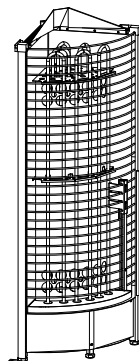

When the stone spacer is not used, the *löyly* is milder and softer.

The Tower heaters come in Round, Wall, and Corner models.

Round

Wall

Corner

Tower ROUND

- » Power range: 3,0 – 24,0kW
- » Available controls: Saunova (Ni2), Innova (Ni), Saunova/Innova (NS) and Built-in (NB)
- » Casing: Stainless steel
- » Moving steel rings for replacement of broken stones
- » Removable stone spacer: choose between faster heating time and hotter heat or slower, milder heat
- » Adjustable legs
- » Optional heater guard and integration collar