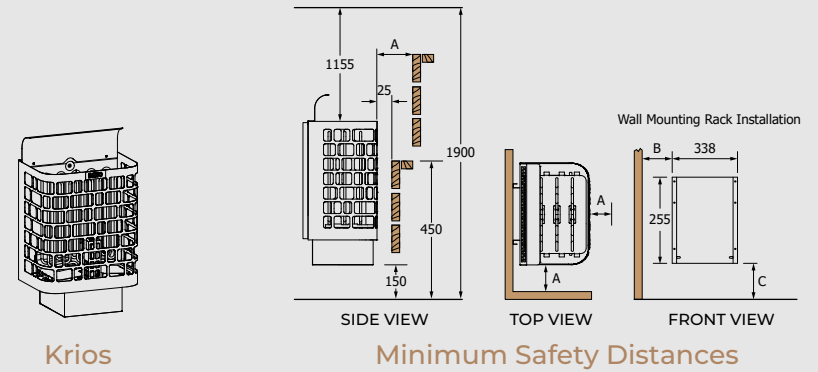

Krios
(NB)

Saunova (Ni2)

HEATER MODEL	kW	SAUNA ROOM		SIZE OF HEATER			STONES (KG)	CONTROL	MINIMUM SAFETY DISTANCES		
		MIN (m²)	MAX	LENGTH	WIDTH (mm)	HEIGHT			A	B	C
KRI-45Ni2-P-C	4,5	3	6	*290	390	**600	40	Saunova 2.0	50	75	345
KRI-60Ni2-P-C	6,0	5	8	*290	390	**600	40	Saunova 2.0	80	105	345
KRI-80Ni2-P-C	8,0	7	13	*290	390	**670	50	Saunova 2.0	100	125	415
KRI-90Ni2-P-C	9,0	8	14	*290	390	**670	50	Saunova 2.0	100	125	415

Saunova/Innova (NS)

HEATER MODEL	kW	SAUNA ROOM		SIZE OF HEATER			STONES (KG)	CONTROL	MINIMUM SAFETY DISTANCES		
		MIN (m²)	MAX	LENGTH	WIDTH (mm)	HEIGHT			A	B	C
KRI-45NS-P-C	4,5	3	6	*290	390	**580	40	Innova	50	75	320
KRI-60NS-P-C	6,0	5	8	*290	390	**580	40	Innova	80	105	320
KRI-80NS-P-C	8,0	7	13	*290	390	**650	50	Innova	100	125	390
KRI-90NS-P-C	9,0	8	14	*290	390	**650	50	Innova	100	125	390

Heater Accessories (Optional)

Krios Heater Guards

Wooden
Cedar (D) and Aspen (A)

MODEL	SIZE OF GUARD RAIL		
	LENGTH	WIDTH	HEIGHT (mm)
KRI-GUARD-W-D	385	620	90
KRI-GUARD-W-A	385	620	90

Built-in (NB)

HEATER MODEL	kW	SAUNA ROOM		SIZE OF HEATER			STONES (KG)	CONTROL	MINIMUM SAFETY DISTANCES		
		MIN (m²)	MAX	LENGTH	WIDTH (mm)	HEIGHT			A	B	C
KRI-45NB-P-C	4,5	3	6	*290	390	**580	40	Built-in	50	75	320
KRI-60NB-P-C	6,0	5	8	*290	390	**580	40	Built-in	80	105	320
KRI-80NB-P-C	8,0	7	13	*290	390	**650	50	Built-in	100	125	390
KRI-90NB-P-C	9,0	8	14	*290	390	**650	50	Built-in	100	125	390

*Depth when installed to the wall.

**Height with reflector.