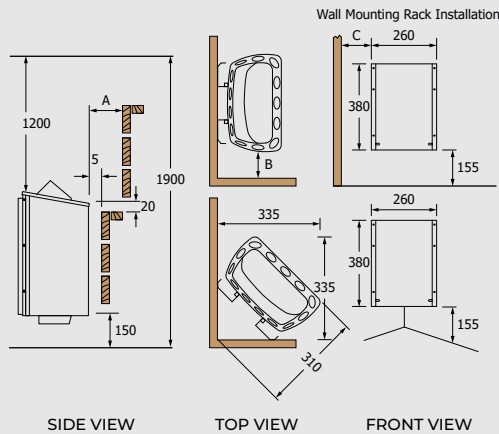

SIDE VIEW TOP VIEW FRONT VIEW
Minimum Safety Distances

Saunova/Innova (NS)

HEATER MODEL	kW	SAUNA ROOM		SIZE OF HEATER			STONES (kg)	CONTROL	MINIMUM SAFETY DISTANCES		
		MIN (m³)	MAX	LENGTH	WIDTH	HEIGHT			A	B	C
MX-23NS-Z | MX-23NS-P-F	2,3	1,3	2,5	*310	330	485	8 - 11	separate	30	20	60
MX-30NS-Z | MX-30NS-P-F	3,0	2	4	*310	330	485	8 - 11	separate	35	25	65
MX-36NS-Z | MX-36NS-P-F	3,6	3	6	*310	330	485	8 - 11	separate	40	25	65

Built-in (NB)

HEATER MODEL	kW	SAUNA ROOM		SIZE OF HEATER			STONES (kg)	CONTROL	MINIMUM SAFETY DISTANCES		
		MIN (m³)	MAX	LENGTH	WIDTH	HEIGHT			A	B	C
MX-23NB-Z | MX-23NB-P-F	2,3	1,3	2,5	*310	330	485	8 - 11	built-in (8+4h)	30	20	60
MX-30NB-Z | MX-30NB-P-F	3,0	2	4	*310	330	485	8 - 11	built-in (8+4h)	35	25	65
MX-36NB-Z | MX-36NB-P-F	3,6	3	6	*310	330	485	8 - 11	built-in (8+4h)	40	25	65

*Wall mounted/corner mounted.