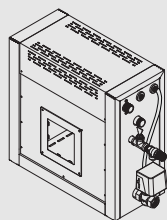

Technical DATA

STN-W Steam Generator