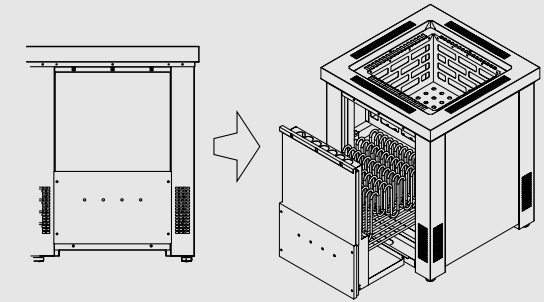

- » Power range: 9,0 – 36,0kW
- » Available controls: Saunova/Innova (NS)
- » Adjustable legs
- » Optional heater guard

Technical DATA

Taurus D

FRONT VIEW TOP VIEW
Minimum Safety Distances

The pull-out tray allows the user to easily change, service, or check the heating elements. This also makes replacing the heater stones easy, as they do not come into contact with the heating elements.