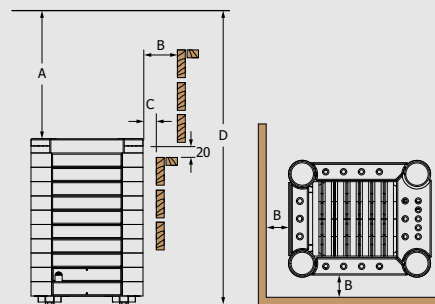

FRONT VIEW

TOP VIEW

Minimum Safety Distances