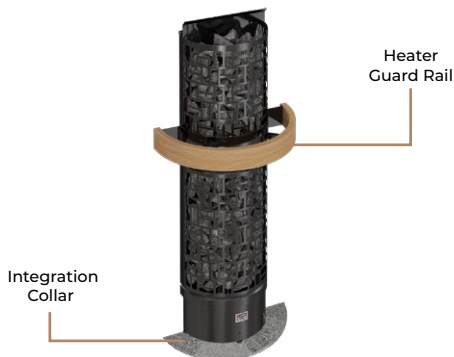

Heater Accessories (Optional)

Integration Collars for Wall

MODEL	SIZE OF COLLAR		
	LENGTH (mm)	WIDTH (mm)	HEIGHT (mm)
TH-COLLAR-ST2-WL	355	650	45
TH-COLLAR-ST6-WL	445	830	45
TH-COLLAR-ST12-WL	535	1010	45

MODEL	SIZE OF COLLAR		
	LENGTH (mm)	WIDTH (mm)	HEIGHT (mm)
TH-COLLAR-W2-WL-D | A	345	630	45
TH-COLLAR-W6-WL-D | A	425	790	45
TH-COLLAR-W12-WL-D | A	545	1030	45

MODEL	SIZE OF COLLAR		
	LENGTH (mm)	WIDTH (mm)	HEIGHT (mm)
TH-COLLAR-S2-WL	345	635	45
TH-COLLAR-S6-WL	425	795	45
TH-COLLAR-S12-WL	545	1035	45

Heater Guards for Wall

MODEL	SIZE OF GUARD RAIL		
	LENGTH (mm)	WIDTH (mm)	HEIGHT (mm)
SW-GUARD-W2-WL-D | A	335	615	90
SW-GUARD-W6-WL-D | A	410	795	90

HEATERS
SW3
SW6
SW12