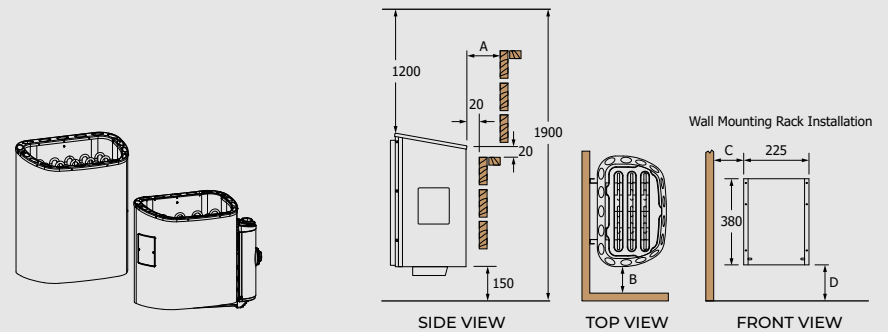

Technical DATA

Scandia

Minimum Safety Distances