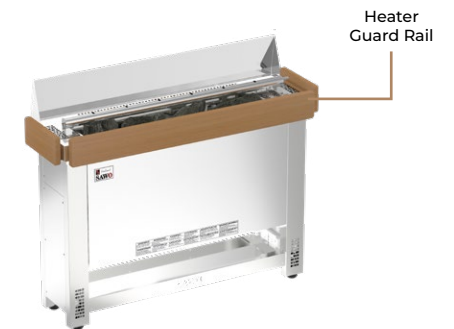

Helius Mini

Helius Mini comes with a hood that is necessary when used as a hidden heater. It delivers the same innovation as the Helius in a more compact form. Discreetly installed behind the benches, it stays completely out of sight while advanced airflow ensures efficient, even heat with fewer stones and minimal safety distance. Powerful performance thoughtfully designed for smaller spaces.