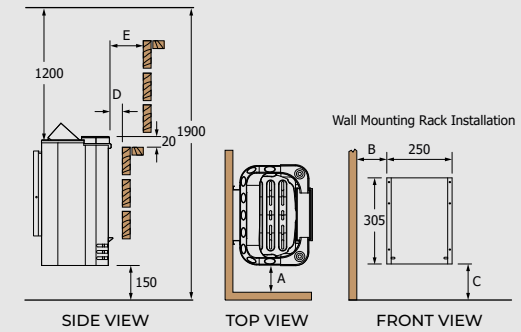

Minimum Safety Distances

Cumulus

Cumulus is an elegant wall-mounted with decorative Finnish soapstone front. Add aromatherapy to the sauna by using the aroma cups provided in the top of the heater.

- » Power range: 4,5 – 9,0kW
- » Available controls: Saunova (Ni2), Saunova/Innova (NS), Built-in (NB)
- » Built-in aroma cups