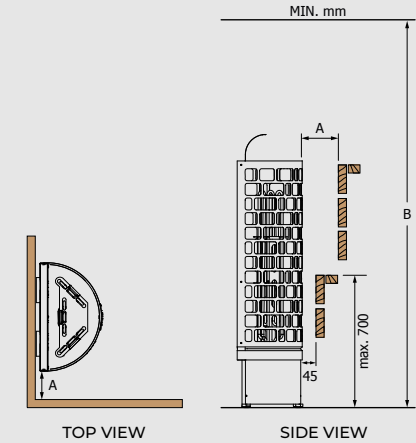

MODEL	SIZE OF COLLAR LENGTH WIDTH HEIGHT (mm)
TH-COLLAR-ST2	460 460 45
TH-COLLAR-ST4	540 540 45
TH-COLLAR-ST6	640 640 45
TH-COLLAR-ST9	720 720 45
TH-COLLAR-ST12	820 820 45

MODEL	SIZE OF COLLAR LENGTH WIDTH HEIGHT (mm)
TH-COLLAR-W2-D A	440 440 45
TH-COLLAR-W4-D A	485 485 45
TH-COLLAR-W6-D A	540 540 45
TH-COLLAR-W9-D A	560 560 45
TH-COLLAR-W12-D A	685 685 45

MODEL	SIZE OF COLLAR LENGTH WIDTH HEIGHT (mm)
TH-COLLAR-S2	507 507 45
TH-COLLAR-S4	560 560 45
TH-COLLAR-S6	620 620 45
TH-COLLAR-S9	690 690 45
TH-COLLAR-S12	790 790 45

Heater Guards for Round

Wooden Cedar (D) and Aspen (A)

*Depth when installed to the wall.

Minimum Safety Distances

Heater Accessories (Optional)

Integration Collars for Wall

Stainless

Wooden Cedar (D) and Aspen (A)

Soapstone

MODEL	SIZE OF COLLAR LENGTH (mm)	WIDTH (mm)	HEIGHT (mm)
TH-COLLAR-ST4-WL	380	700	45