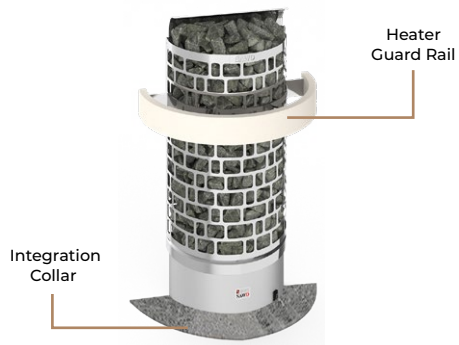

*Depth when installed to the wall.

Minimum Safety Distances

Heater Accessories (Optional)

Integration Collars for Wall

Stainless

Wooden Cedar (D) and Aspen (A)

Soapstone

MODEL	SIZE OF COLLAR LENGTH (mm)	WIDTH (mm)	HEIGHT (mm)
TH-COLLAR-ST4-WL	380	700	45