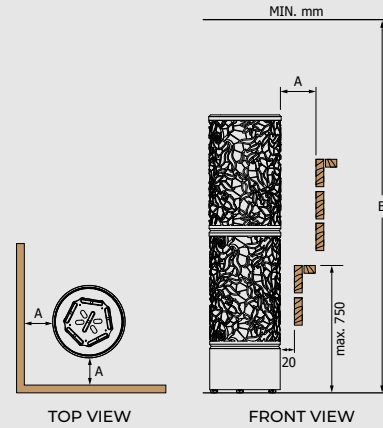

Technical DATA

Minimum Safety Distances

Saunova/Innova (NS)

HEATER MODEL	kW	SAUNA ROOM		SIZE OF HEATER			STONES		CONTROL	MINIMUM SAFETY DISTANCES	
		MIN	MAX	LENGTH	WIDTH	HEIGHT	Without Stone Spacer	With Stone Spacer		A	B
DRFT2-30NS-P	3,0	2	4	250	250	1325	70	60	separate	150	1900
DRFT3-35NS-P-C	3,5	3	6	250	250	1325	70	60	separate	100	1900
DRFT3-45NS-P-C	4,5	3	6	250	250	1325	70	60	separate	100	1900
DRFT3-60NS-P-C	6,0	5	8	250	250	1325	70	60	separate	150	1900
DRFT4-60NS-P-C	6,0	5	9	295	295	1325	105	90	separate	100	1900
DRFT5-80NS-P-C	8,0	8	14	295	295	1325	105	90	separate	200	1900
DRFT5-90NS-P-C	9,0	8	14	295	295	1325	105	90	separate	200	1900
DRFT6-80NS-P-C	8,0	7	14	355	355	1325	160	100	separate	100	1900
DRFT6-90NS-P-C	9,0	8	15	355	355	1325	160	100	separate	100	1900
DRFT6-105NS-P	10,5	9	16	355	355	1325	160	100	separate	150	1900
DRFT6-120NS-P	12,0	11	18	355	355	1325	160	100	separate	200	2100
DRFT9-105NS-P	10,5	10	16	425	425	1325	230	165	separate	150	2100
DRFT9-120NS-P	12,0	11	20	425	425	1325	230	165	separate	150	2100
DRFT9-150NS-P	15,0	14	25	425	425	1325	230	165	separate	200	2100
DRFT9-180NS-P	18,0	18	28	425	425	1325	230	165	separate	200	2100
DRFT12-150NS-P	15,0	15	26	525	525	1325	360	220	separate	200	2300
DRFT12-180NS-P	18,0	18	30	525	525	1325	360	220	separate	200	2300
DRFT12-210NS-P	21,0	22	35	525	525	1325	360	220	separate	200	2300
DRFT12-240NS-P	24,0	24	40	525	525	1325	360	220	separate	200	2300