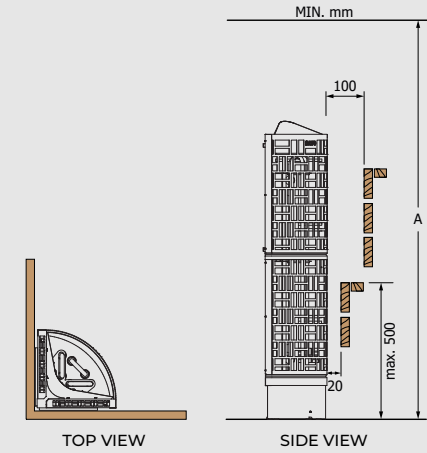

Minimum Safety Distances

Heater Accessories (Optional)

Integration Collars for Corner

MODEL	SIZE OF COLLAR		
	LENGTH	WIDTH	HEIGHT
TH-COLLAR-ST2-CNR	220	670	45
TH-COLLAR-ST6-CNR	245	795	45

MODEL	SIZE OF COLLAR		
	LENGTH	WIDTH	HEIGHT
TH-COLLAR-W2-CNR-D | A	200	600	45
TH-COLLAR-W6-CNR-D | A	235	755	45

MODEL	SIZE OF COLLAR		
	LENGTH	WIDTH	HEIGHT
TH-COLLAR-S2-CNR	425	425	45
TH-COLLAR-S6-CNR	535	535	45

Heater Guards for Corner

MODEL	SIZE OF GUARD RAIL		
	LENGTH	WIDTH	HEIGHT
SW-GUARD-W2-CNR-D | A	210	580	90
SW-GUARD-W6-CNR-D | A	245	755	90

HEATERS
SW3
SW6