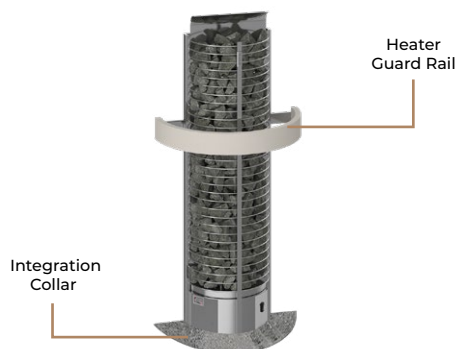

Saunova (Ni2) and Innova (Ni)

HEATER MODEL	kW	SAUNA ROOM		SIZE OF HEATER			STONES		CONTROL	MINIMUM SAFETY DISTANCES	
		MIN	MAX	LENGTH	WIDTH	HEIGHT	Without Stone Spacer	With Stone Spacer		A	B
TH2-30Ni2-WL-P-C	3,0	2	4	*230	385	1395	70	60	Saunova	100	1900
TH3-35Ni2-WL-P-C	3,5	3	6	*230	385	1395	70	60	Saunova	100	1900
TH3-45Ni2-WL-P-C	4,5	3	6	*230	385	1395	70	60	Saunova	100	1900
TH3-60Ni2-WL-P-C	6,0	5	8	*230	385	1395	70	60	Saunova	100	1900
TH4-60Ni2-WL-P-C	6,0	5	9	*250	475	1395	105	90	Saunova	100	1900
TH5-80Ni2-WL-P-C	8,0	8	14	*250	475	1395	105	90	Saunova	100	1900
TH5-90Ni2-WL-P-C	9,0	8	14	*250	475	1395	105	90	Saunova	100	1900
TH6-80Ni2-WL-P-C	8,0	7	14	*320	550	1395	160	100	Saunova	100	1900
TH6-90Ni2-WL-P-C	9,0	8	15	*320	550	1395	160	100	Saunova	100	1900
TH6-105Ni-WL-P	10,5	9	16	*320	550	1395	160	100	Innova	100	1900
TH6-120Ni-WL-P	12,0	11	18	*320	550	1395	160	100	Innova	100	2100
TH9-105Ni-WL-P	10,5	10	16	*355	650	1395	230	165	Innova	100	2100
TH9-120Ni-WL-P	12,0	11	20	*355	650	1395	230	165	Innova	100	2100
TH9-150Ni-WL-P	15,0	14	25	*355	650	1395	230	165	Innova	100	2100
TH12-150Ni-WL-P	15,0	15	26	*425	790	1395	360	220	Innova	100	2300
TH12-180Ni-WL-P	18,0	18	30	*425	790	1395	360	220	Innova	100	2300
TH12-210Ni-WL-P	21,0	22	35	*425	790	1395	360	220	Innova	100	2300
TH12-240Ni-WL-P	24,0	24	40	*425	790	1395	360	220	Innova	100	2300

Built-in (NB) and Saunova/Innova (NS)