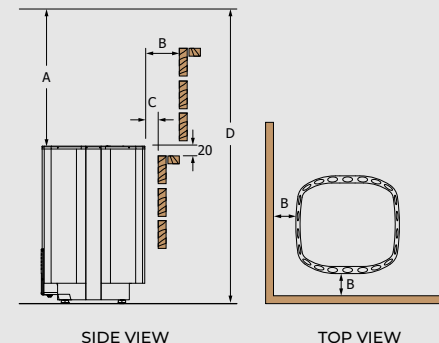

Technical DATA

SIDE VIEW

TOP VIEW

Minimum Safety Distances