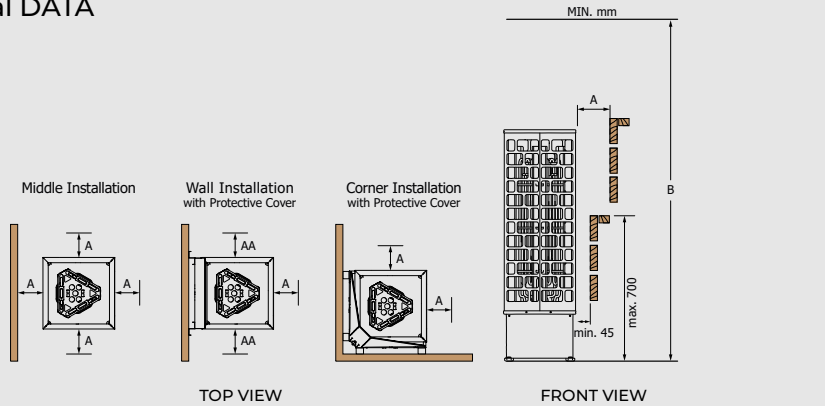

Technical DATA

Minimum Safety Distances