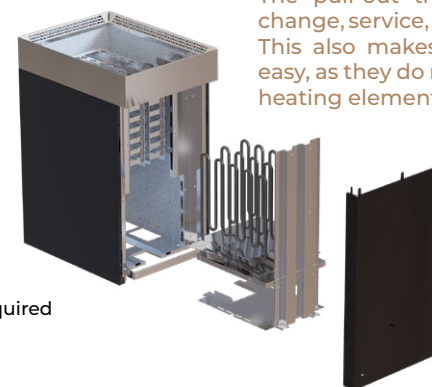

The pull-out tray allows the user to easily change, service, or check the heating elements. This also makes replacing the heater stones easy, as they do not come into contact with the heating elements.

The Nordex Pro Connection Kit* is required in order to connect two or more Pros.

*sold separately

Saunova/Innova (NS)

HEATER MODEL	kW HEATER	kW TANK	SAUNA ROOM		SIZE OF HEATER			STONES (kg)	CONTROL	MINIMUM SAFETY DISTANCES			
			MIN (m²)	MAX (m²)	LENGTH (mm)	WIDTH (mm)	HEIGHT (mm)			A	B	C	D
NRNC-PRO-60NS-BL-Z-C	6,0	1 x 0,8	5	9	500	370	705	60	separate	80	80	20	1900
NRNC-PRO-80NS-BL-Z-C	8,0	1 x 2,0	7	13	500	370	705	60	separate	80	80	20	1900
NRNC-PRO-90NS-BL-Z-C	9,0	1 x 2,0	8	14	500	370	705	60	separate	80	80	20	1900