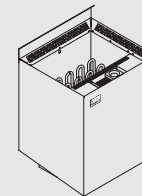

**Depth when installed to the wall.
*Height with reflector.

Nordex Combi (NS)

Nordex Combi Black (NS)

Technical DATA

Nordex Combi

Minimum Safety Distances

Nordex Mini

The ultra-compact **Nordex Mini** can be wall-mounted into a straight or corner position. It is available with stainless steel or black metal casing, and compatible with separate Saunova (Ni2, NS) and Innova (NS) controls.