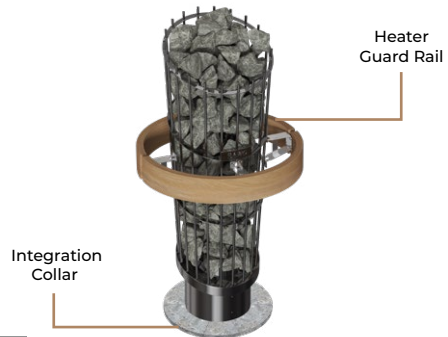

Heater Accessories (Optional)

Integration Collars for Phoenix

MODEL	SIZE OF COLLAR (mm)		
	LENGTH	WIDTH	HEIGHT
TH-COLLAR-V2-ST4	420	420	105

MODEL	SIZE OF COLLAR (mm)		
	LENGTH	WIDTH	HEIGHT
TH-COLLAR-ST4	540	540	45
TH-COLLAR-ST9	640	640	45

MODEL	SIZE OF COLLAR (mm)		
	LENGTH	WIDTH	HEIGHT
TH-COLLAR-W4-D | A	200	495	150
TH-COLLAR-W9-D | A	233	608	150

MODEL	SIZE OF COLLAR (mm)		
	LENGTH	WIDTH	HEIGHT
TH-COLLAR-S4	560	560	45
TH-COLLAR-S9	690	690	45

MODEL	SIZE OF GUARD RAIL (mm)		
	LENGTH	WIDTH	HEIGHT
PNX-GUARD-W3-A | D	560	560	90

MODEL
PNX3
PNX6