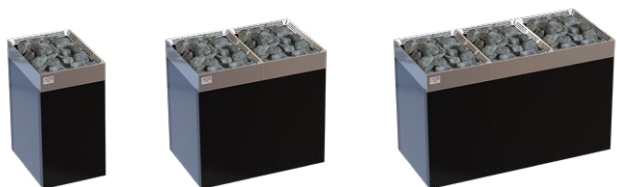

Nordex Pro Combi

Building on the Nordex tradition, the **Nordex Pro Combi** introduces an enhanced design that combines efficient heating with the added comfort of steam. An integrated water tank delivers gentle humidity, while the separated stone and element design enhances durability.

The Nordex Pro Combi's pull-out cassette tray simplifies maintenance, and the model can be paired with up to two additional units for a maximum of 27,0kW + 6,0kW in larger sauna rooms.