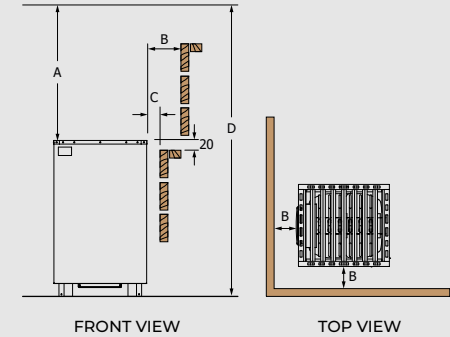

Nordex Floor

Nordex floor is a floor-mounted heater with straightforward design and quality performance. It is available with stainless steel or black metal casing.

Technical DATA

Nordex Floor

Minimum Safety Distances