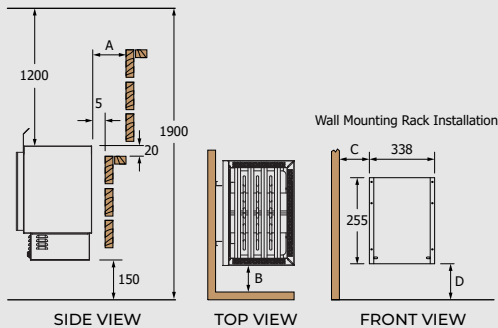

Technical DATA

Minimum Safety Distances

Saunova (Ni2)

HEATER MODEL	kW	SAUNA ROOM		SIZE OF HEATER			STONES (kg)	CONTROL	MINIMUM SAFETY DISTANCES			
		MIN (m³)	MAX (m³)	LENGTH (mm)	WIDTH (mm)	HEIGHT (mm)			A	B	C	D
NRN-45Ni2-Z-C | NRN-45Ni2-BL-Z-C	4,5	3	6	*295	400	**515	22	Saunova 2.0	50	50	130	270
NRN-60Ni2-Z-C | NRN-60Ni2-BL-Z-C	6,0	5	9	*295	400	**515	22	Saunova 2.0	50	50	130	270
NRN-80Ni2-Z-C | NRN-80Ni2-BL-Z-C	8,0	7	13	*295	400	**590	22	Saunova 2.0	80	80	160	330
NRN-90Ni2-Z-C | NRN-90Ni2-BL-Z-C	9,0	8	14	*295	400	**590	22	Saunova 2.0	80	80	160	330

Built-in (NB) and Saunova/Innova (NS)

HEATER MODEL	kW	SAUNA ROOM		SIZE OF HEATER			STONES (kg)	CONTROL	MINIMUM SAFETY DISTANCES			
		MIN (m³)	MAX (m³)	WIDTH (mm)	DEPTH (mm)	HEIGHT (mm)			A	B	C	D
NRN-45NB/NS-Z-C | NRN-45NB/NS-BL-Z-C	4,5	3	6	*295	400	**515	18-22	built-in (8+4h)	50	50	80	320
NRN-60NB/NS-Z-C | NRN-60NB/NS-BL-Z-C	6,0	5	9	*295	400	**515	18-22	built-in (8+4h)	50	50	80	320
NRN-80NB/NS-Z-C | NRN-80NB/NS-BL-Z-C	8,0	7	13	*295	400	**590	18-22	built-in (8+4h)	80	80	110	395
NRN-90NB/NS-Z-C | NRN-90NB/NS-BL-Z-C	9,0	8	14	*295	400	**590	18-22	built-in (8+4h)	80	80	110	395

*Depth when installed to the wall.
**Height with reflector.

Heater Accessories (Optional)

Nordex Heater Guards

MODEL	SIZE OF GUARD RAIL (mm)		
	LENGTH	WIDTH	HEIGHT
NRN-GUARD-W-D	100	465	75
NRN-GUARD-W-A	100	465	75