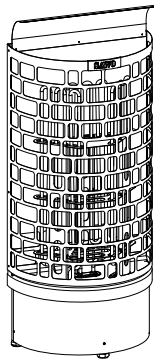

Aries Heaters

Aries heaters are designed with a straightforward structure, yet modern needs in mind. The collection packs a stronger punch heat-wise due to its towering design.

The Aries heaters come in Round, Wall, and Corner models.

Wall