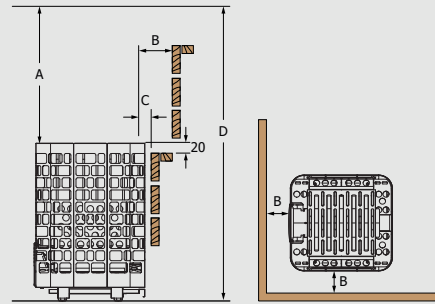

FRONT VIEW TOP VIEW
Minimum Safety Distances