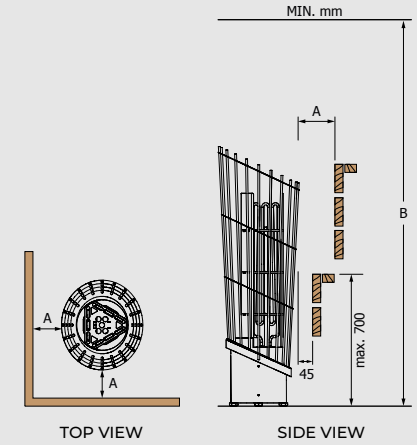

Technical DATA

Minimum Safety Distances