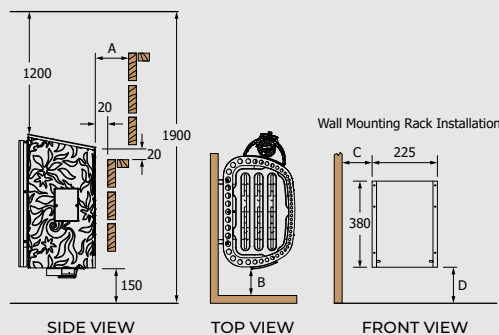

Technical DATA

Minimum Safety Distances