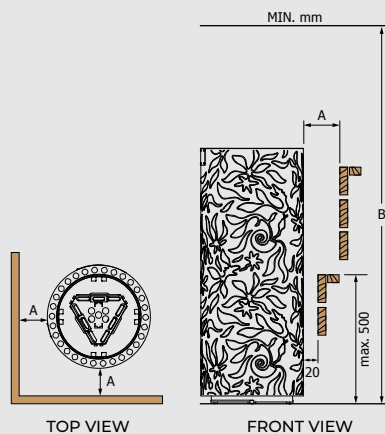

Minimum Safety Distances

Saunova/Innova (NS)

HEATER MODEL	kW	SAUNA ROOM		SIZE OF HEATER			STONES (KG)	CONTROL	MINIMUM SAFETY DISTANCES	
		MIN (m³)	MAX	LENGTH	WIDTH (mm)	HEIGHT			A	B
DRF3-45NS-P-C	4,5	3	6	300	300	930	60	separate	100	1900
DRF3-60NS-P-C	6,0	5	9	300	300	930	60	separate	100	1900
DRF3-75NS-P-C	7,5	7	12	300	300	930	60	separate	100	1900
DRF3-90NS-P-C	9,0	8	13	300	300	930	60	separate	100	1900