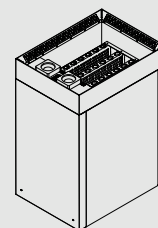

Technical DATA

Nordex Pro Combi