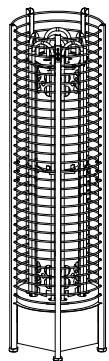

Tower Heaters

Tower heaters are developed to produce steam from the lowest to the highest part of the sauna, similarly to a smoke sauna.

Our Tower heaters are equipped with a removable stone spacer, which allows for high temperatures while saving electricity due to reduced heating time. The stone spacer improves air flow in the heater and helps extend the heating elements' life span as the stones do not touch the elements.

When the stone spacer is not used, the *löyly* is milder and softer.

The Tower heaters come in Round, Wall, and Corner models.

Round