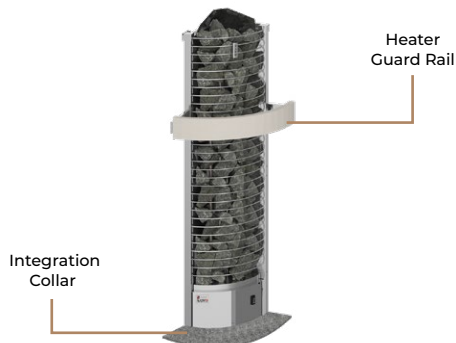

Heater Accessories (Optional)