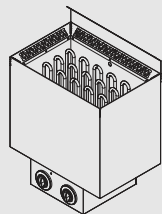

Technical DATA

Nordex