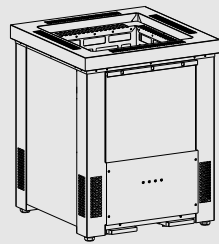

Technical DATA

Taurus D