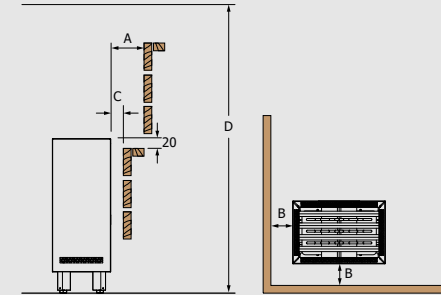

Technical DATA

SIDE VIEW

TOP VIEW

Minimum Safety Distances

- » Power range: 6,0 – 9,0kW
- » Available controls: Saunova/Innova (NS)
- » Adjustable legs

Saunova/Innova (NS)

HEATER MODEL	kW	SAUNA ROOM		SIZE OF HEATER			STONES (KG)	CONTROL	MINIMUM SAFETY DISTANCES			
		MIN (m²)	MAX	LENGTH	WIDTH (mm)	HEIGHT			A	B	C	D
NRNS-60NS-Z-C	6,0	5	9	270	395	710	18 - 25	separate	50	50	5	1900
NRNS-60NS-BL-Z-C	6,0	5	9	270	395	710	18 - 25	separate	50	50	5	1900
NRNS-80NS-Z-C	8,0	7	13	270	395	710	18 - 25	separate	80	80	5	1900
NRNS-80NS-BL-Z-C	8,0	7	13	270	395	710	18 - 25	separate	80	80	5	1900
NRNS-90NS-Z-C	9,0	8	14	270	395	710	18 - 25	separate	80	80	5	1900
NRNS-90NS-BL-Z-C	9,0	8	14	270	395	710	18 - 25	separate	80	80	5	1900