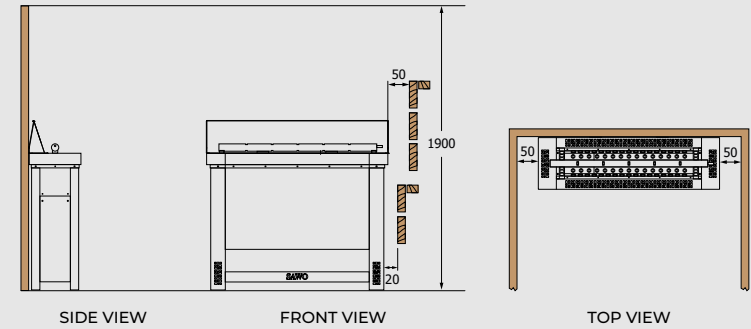

Helius
(NS)

Technical DATA

Heliuss

Minimum Safety Distances (Wall Divider)

Minimum Safety Distances (Wall Installation)

Saunova/Innova (NS)

HEATER MODEL	kW	SAUNA ROOM		SIZE OF HEATER			STONES (kg)	CONTROL
		MIN (m³)	MAX (m³)	LENGTH (mm)	WIDTH (mm)	HEIGHT (mm)		
HES-45NS-G-P-C	4,5	3	6	230	860	655	17	separate
HES-60NS-G-P-C	6,0	5	9	230	860	655	17	separate
HES-75NS-G-P-C	7,5	7	13	230	860	655	17	separate
HES-90NS-G-P-C	9,0	8	14	230	860	655	17	separate