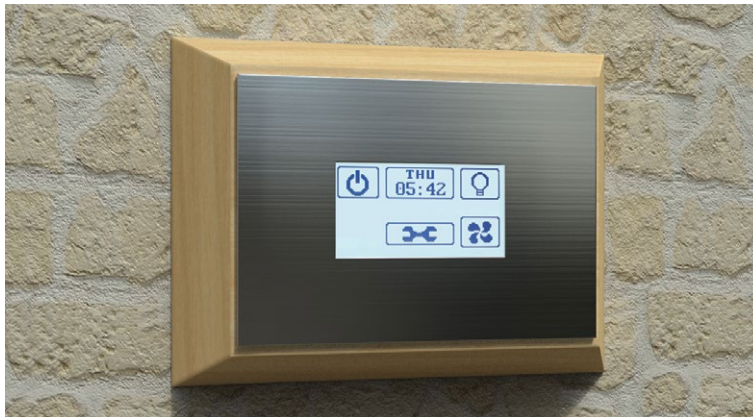

Stainless Steel Touch

Steam Generator Control

Steam Generator Controls

Steam 2.0 (STP-INFACE-V2)

- » Thick stainless steel casing
- » LED digital display
- » Scent pump, light dimmer and fan
- » 7,5 meters RJ12 cable with connectors included