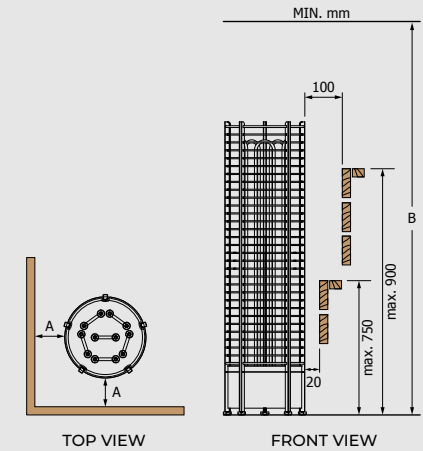

Minimum Safety Distances