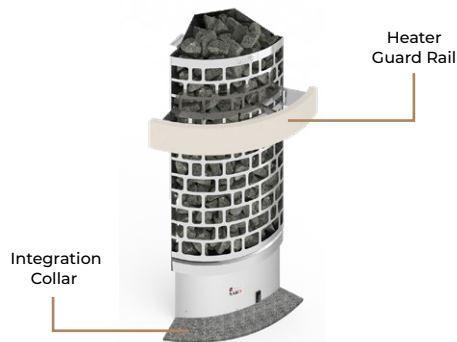

Heater Accessories (Optional)

Integration Collars for Corner

MODEL	SIZE OF COLLAR LENGTH (mm)	WIDTH (mm)	HEIGHT (mm)
TH-COLLAR-ST4-CNR	235	730	45

MODEL	SIZE OF COLLAR LENGTH (mm)	WIDTH (mm)	HEIGHT (mm)
TH-COLLAR-W4-CNR-D | A	215	670	45

MODEL	SIZE OF COLLAR LENGTH (mm)	WIDTH (mm)	HEIGHT (mm)
TH-COLLAR-S4-CNR	475	475	45

Corner Heater Guards

MODEL	SIZE OF GUARD RAIL LENGTH (mm)	WIDTH (mm)	HEIGHT (mm)
ARI-GUARD-W3-CNR-D | A	215	635	110

MODEL
ARI3