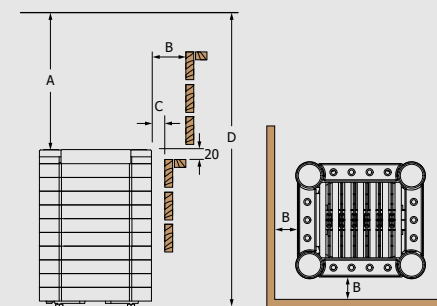

FRONT VIEW

TOP VIEW

Minimum Safety Distances