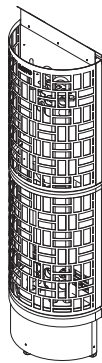

SAWO30 Heaters

SAWO30 heaters celebrate the 30-year journey of the SAWO brand. Designed with precision and elegance, they combine robust performance with a sleek, modern aesthetic. The SAWO30 makes a striking centerpiece for any sauna, and its height ensures even heat circulation from top to bottom. SAWO30 heaters are available in three models: Round, Corner, and Wall.

Wall