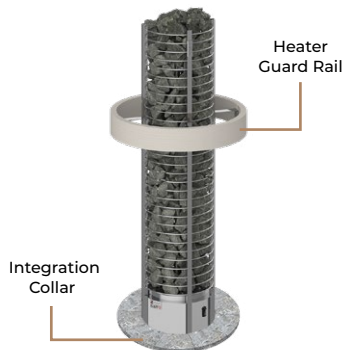

Heater Accessories (Optional)

MODEL	SIZE OF COLLAR LENGTH WIDTH HEIGHT (mm)
TH-COLLAR-V2-ST4	420 420 105

MODEL	SIZE OF COLLAR LENGTH WIDTH HEIGHT (mm)
TH-COLLAR-ST2	460 460 45
TH-COLLAR-ST4	540 540 45
TH-COLLAR-ST6	640 640 45
TH-COLLAR-ST9	720 720 45
TH-COLLAR-ST12	820 820 45

MODEL	SIZE OF COLLAR LENGTH WIDTH HEIGHT (mm)
TH-COLLAR-W2-D | A	440 440 45
TH-COLLAR-W4-D | A	485 485 45
TH-COLLAR-W6-D | A	540 540 45
TH-COLLAR-W9-D | A	560 560 45
TH-COLLAR-W12-D | A	685 685 45

MODEL	SIZE OF COLLAR LENGTH WIDTH HEIGHT (mm)
TH-COLLAR-S2	507 507 45
TH-COLLAR-S4	560 560 45
TH-COLLAR-S6	620 620 45
TH-COLLAR-S9	690 690 45
TH-COLLAR-S12	790 790 45

Heater Guards for Round

MODEL	SIZE OF GUARD RAIL LENGTH WIDTH HEIGHT (mm)
TH-GUARD-W2-D | A	510 510 45
TH-GUARD-W4-D | A	560 560 45
TH-GUARD-W6-D | A	620 620 45
TH-GUARD-W9-D | A	690 690 45
TH-GUARD-W12-D | A	790 790 45

MODEL
TH2 | TH3
TH4 | TH5
TH6
TH9
TH12