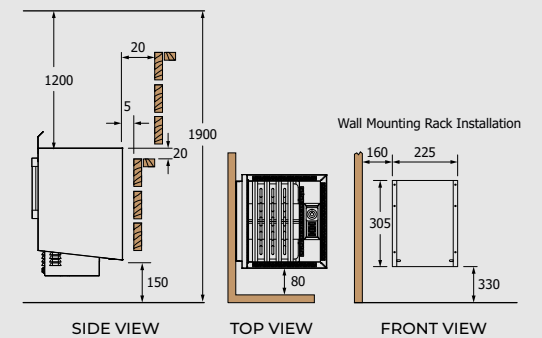

**Depth when installed to the wall.
*Height with reflector.

Nordex Combi (NS)

Nordex Combi Black (NS)

Technical DATA

Nordex Combi

Minimum Safety Distances

Nordex Mini

The ultra-compact **Nordex Mini** can be wall-mounted into a straight or corner position. It is available with stainless steel or black metal casing, and compatible with separate Saunova (Ni2, NS) and Innova (NS) controls.