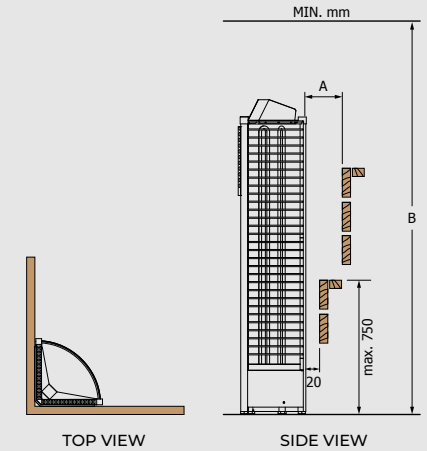

Minimum Safety Distances