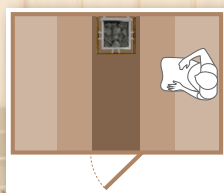

*sold separately

Saunova 2.0 Operated
(Ni2)

Separate
(NS)

Built-in Control
(NB)

Middle Installation

Wall Installation with Protective Cover

Corner Installation with Protective Cover

Cubos