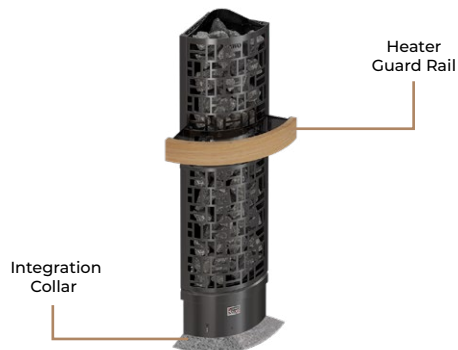

Saunova (Ni2)

HEATER MODEL	kW	SAUNA ROOM		SIZE OF HEATER			STONES		CONTROL	MINIMUM SAFETY DISTANCES	
		MIN (m³)	MAX	LENGTH	WIDTH	HEIGHT	Without Stone Spacer	With Stone Spacer		A	B
SW3-45Ni2-CNR-P-C | SW3-45Ni2-CNR-BL-P-C	4,5	3	6	*300	300	1380	70	45	Saunova	100	1900
SW3-60Ni2-CNR-P-C | SW3-60Ni2-CNR-BL-P-C	6,0	5	8	*300	300	1380	70	45	Saunova	100	1900
SW6-90Ni2-CNR-P-C | SW6-90Ni2-CNR-BL-P-C	9,0	8	15	*415	415	1380	105	80	Saunova	100	1900

Saunova/Innova (NS)

HEATER MODEL	kW	SAUNA ROOM		SIZE OF HEATER			STONES		CONTROL	MINIMUM SAFETY DISTANCES	
		MIN (m³)	MAX	LENGTH	WIDTH	HEIGHT	Without Stone Spacer	With Stone Spacer		A	B
SW3-45NS-CNR-P-C | SW3-45NS-CNR-BL-P-C	4,5	3	6	*300	300	1380	70	45	separate	100	1900
SW3-60NS-CNR-P-C | SW3-60NS-CNR-BL-P-C	6,0	5	8	*300	300	1380	70	45	separate	100	1900
SW6-90NS-CNR-P-C | SW6-90NS-CNR-BL-P-C	9,0	8	15	*415	415	1380	105	80	separate	100	1900
SW6-120NS-CNR-P | SW6-120NS-CNR-BL-P	12,0	11	18	*415	415	1380	105	80	separate	100	2100

Built-in (NB)

HEATER MODEL	kW	SAUNA ROOM		SIZE OF HEATER			STONES		CONTROL	MINIMUM SAFETY DISTANCES	
		MIN (m³)	MAX	LENGTH	WIDTH	HEIGHT	Without Stone Spacer	With Stone Spacer		A	B
SW3-45NB-CNR-P-C | SW3-45NB-CNR-BL-P-C	4,5	3	6	*300	300	1380	70	45	built-in (8+4h)	100	1900
SW3-60NB-CNR-P-C | SW3-60NB-CNR-BL-P-C	6,0	5	8	*300	300	1380	70	45	built-in (8+4h)	100	1900
SW6-90NB-CNR-P-C | SW6-90NB-CNR-BL-P-C	9,0	8	15	*415	415	1380	105	80	built-in (8+4h)	100	1900

*Depth when installed to the wall.

Heater Accessories (Optional)

Integration Collars for Corner

MODEL	SIZE OF COLLAR		
	LENGTH	WIDTH	HEIGHT
TH-COLLAR-ST2-CNR	220	670	45
TH-COLLAR-ST6-CNR	245	795	45

MODEL	SIZE OF COLLAR		
	LENGTH	WIDTH	HEIGHT
TH-COLLAR-W2-CNR-D | A	200	600	45
TH-COLLAR-W6-CNR-D | A	235	755	45