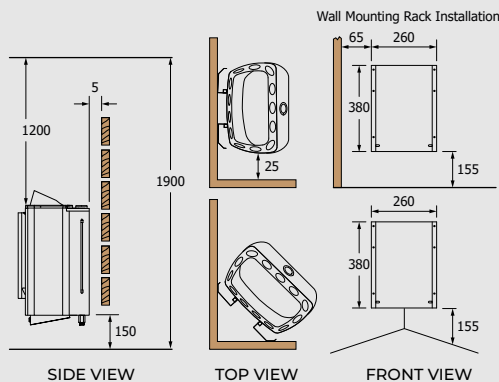

SIDE VIEW TOP VIEW FRONT VIEW
Minimum Safety Distances

Saunova/Innova (NS)

HEATER MODEL	kW HEATER	kW TANK	SAUNA ROOM		SIZE OF HEATER			STONES (kg)	CONTROL
			MIN (m³)	MAX	LENGTH	WIDTH	HEIGHT		
MNC-30NS-Z	3,0	1 x 1,0	2	4	**330	260	*500	8 - 10,5	separate
MNC-30NS-P-F	3,0	1 x 1,0	2	4	**330	260	*500	8 - 10,5	separate
MNC-36NS-Z	3,6	1 x 1,0	3	6	**330	260	*500	8 - 10,5	separate
MNC-36NS-P-F	3,6	1 x 1,0	3	6	**330	260	*500	8 - 10,5	separate

*Depth when installed to the wall.
**Reflector not included.