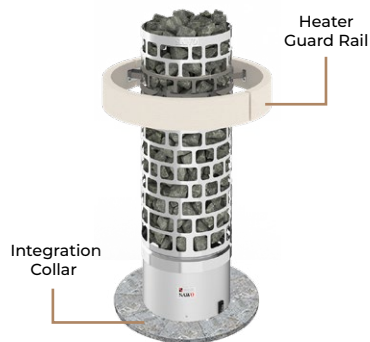

Heater Accessories (Optional)

MODEL	SIZE OF COLLAR (mm)		
	LENGTH	WIDTH	HEIGHT
TH-COLLAR-V2-ST4	420	420	105

MODEL	SIZE OF COLLAR (mm)		
	LENGTH	WIDTH	HEIGHT
TH-COLLAR-ST4	540	540	45
TH-COLLAR-ST6	640	640	45

MODEL	SIZE OF COLLAR (mm)		
	LENGTH	WIDTH	HEIGHT
TH-COLLAR-W4-D | A	485	485	45
TH-COLLAR-W6-D | A	540	540	45

MODEL	SIZE OF COLLAR (mm)		
	LENGTH	WIDTH	HEIGHT
TH-COLLAR-S4	560	560	45
TH-COLLAR-S6	620	620	45

Heater Guards for Round

MODEL	SIZE OF GUARD RAIL (mm)			MODEL
	WIDTH	DEPTH	HEIGHT	
ARI-GUARD-W3-D | A	570	570	110	ARI3
ARI-GUARD-W6-D | A	700	700	110	ARI6