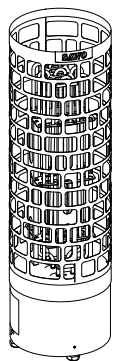

Aries Heaters

Aries heaters are designed with a straightforward structure, yet modern needs in mind. The collection packs a stronger punch heat-wise due to its towering design.

The Aries heaters come in Round, Wall, and Corner models.

Round