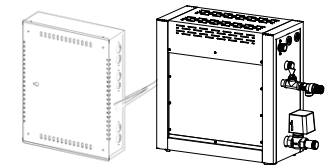

2 Heating Elements

- » Power range: 3,0 – 5,0kW
- » Steam output: up to 6,7kg/hr
- » Piping and electrical cables can be installed in either side
- » Own pipe for overpressure valve
- » Auto drain
- » Steam head included
- » Cassette type heating element setup for easy maintenance
- » ¾" steam pipe
- » Stainless steel touch
- » Available controls: STP 2.0 user interface