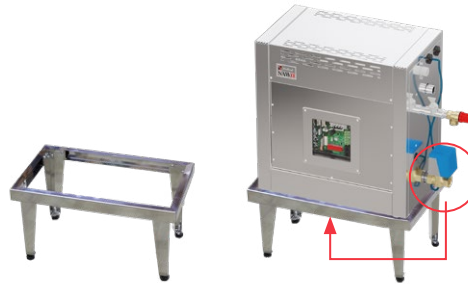

Decalcifying Liquid
code: DECAL-250
DECAL-500
DECAL-4L

Modern Aroma Pump
code: STN-PUMP

Steam Door
code: ST-746-L | R | I
size: 790 x 1890mm

Steam Door
code: ST-749-L | R | I
size: 900 x 2100mm

Aroma Pump
code: STP-PUMP