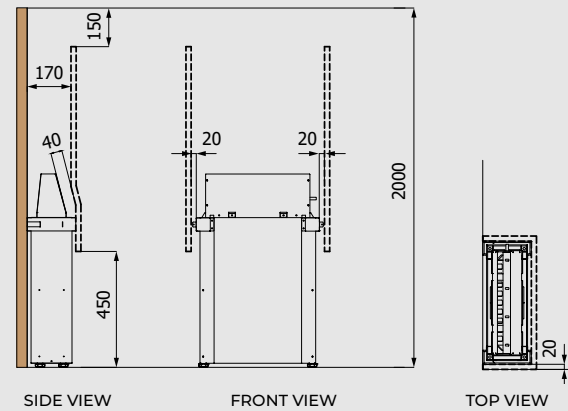

Minimum Safety Distances

Saunova/Innova (NS)

HEATER MODEL	kW	SAUNA ROOM		SIZE OF HEATER			STONES (kg)	CONTROL
		MIN (m²)	MAX (m²)	LENGTH (mm)	WIDTH (mm)	HEIGHT (mm)		
HES-MN-20NS-Z	2,0	1.5	2.5	200	480	700	17	separate
HES-MN-27NS-Z	2,7	2.0	3.5	200	480	700	17	separate
HES-MN-30NS-Z	3,0	2.0	4.0	200	480	700	17	separate

Helius Mini with Hood (Optional)

- » Maintain a small space for a wall divider and recess area in order to place the heater behind or below the benches.

Other features:

- » Can be installed as floor standing or wall-mounted
- » Heater stones are not in contact with the heating elements
- » Water accessory (funnel, hose) included for wall installation with a divider
- » Can fit 17kg of stones
- » Catch pan included
- » Adjustable legs

Heater Accessories (Optional)

Helius Hood

MODEL	SIZE OF HOOD (mm)		
	LENGTH	WIDTH	HEIGHT
HP68-009	130	420	190