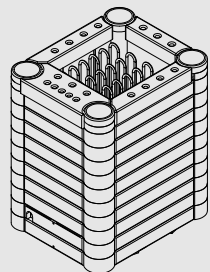

Nimbus Combi