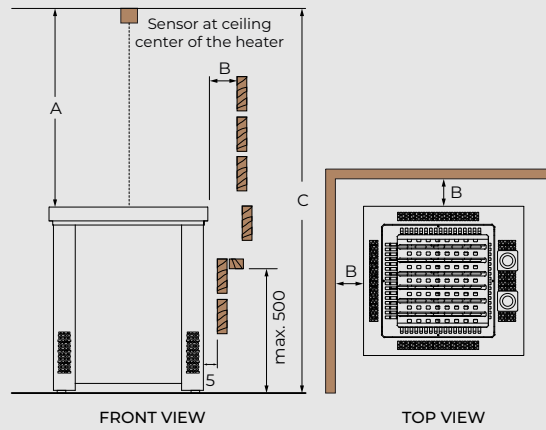

Minimum Safety Distances

The pull-out tray allows the user to easily change, service, or check the heating elements. This also makes replacing the heater stones easy, as they do not come into contact with the heating elements.