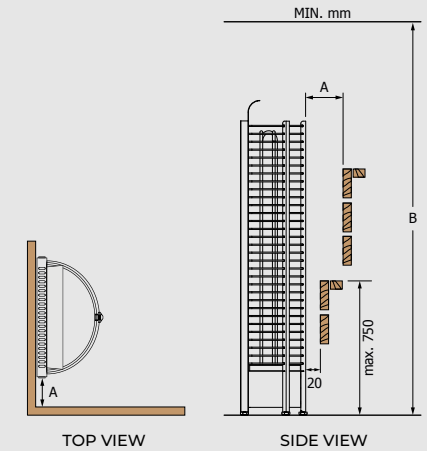

Minimum Safety Distances