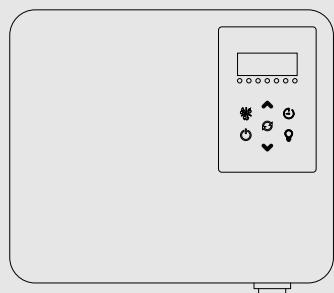

Innova Classic 2.0 (INC-S-V2)

- » Dimensions: (L) 37 x (W) 104 x (H) 147mm
- » Direct control for all Ni heaters, for NS heaters 2,3 – 15,0kW add the Innova 2.0 Power Controller, for 15,0 – 30,0kW add Innova 2.0 Contactor Unit
- » Smart heater control feature for automatic heat control
- » Compatible with Door Sensor
- » Optional Fan and Combi features