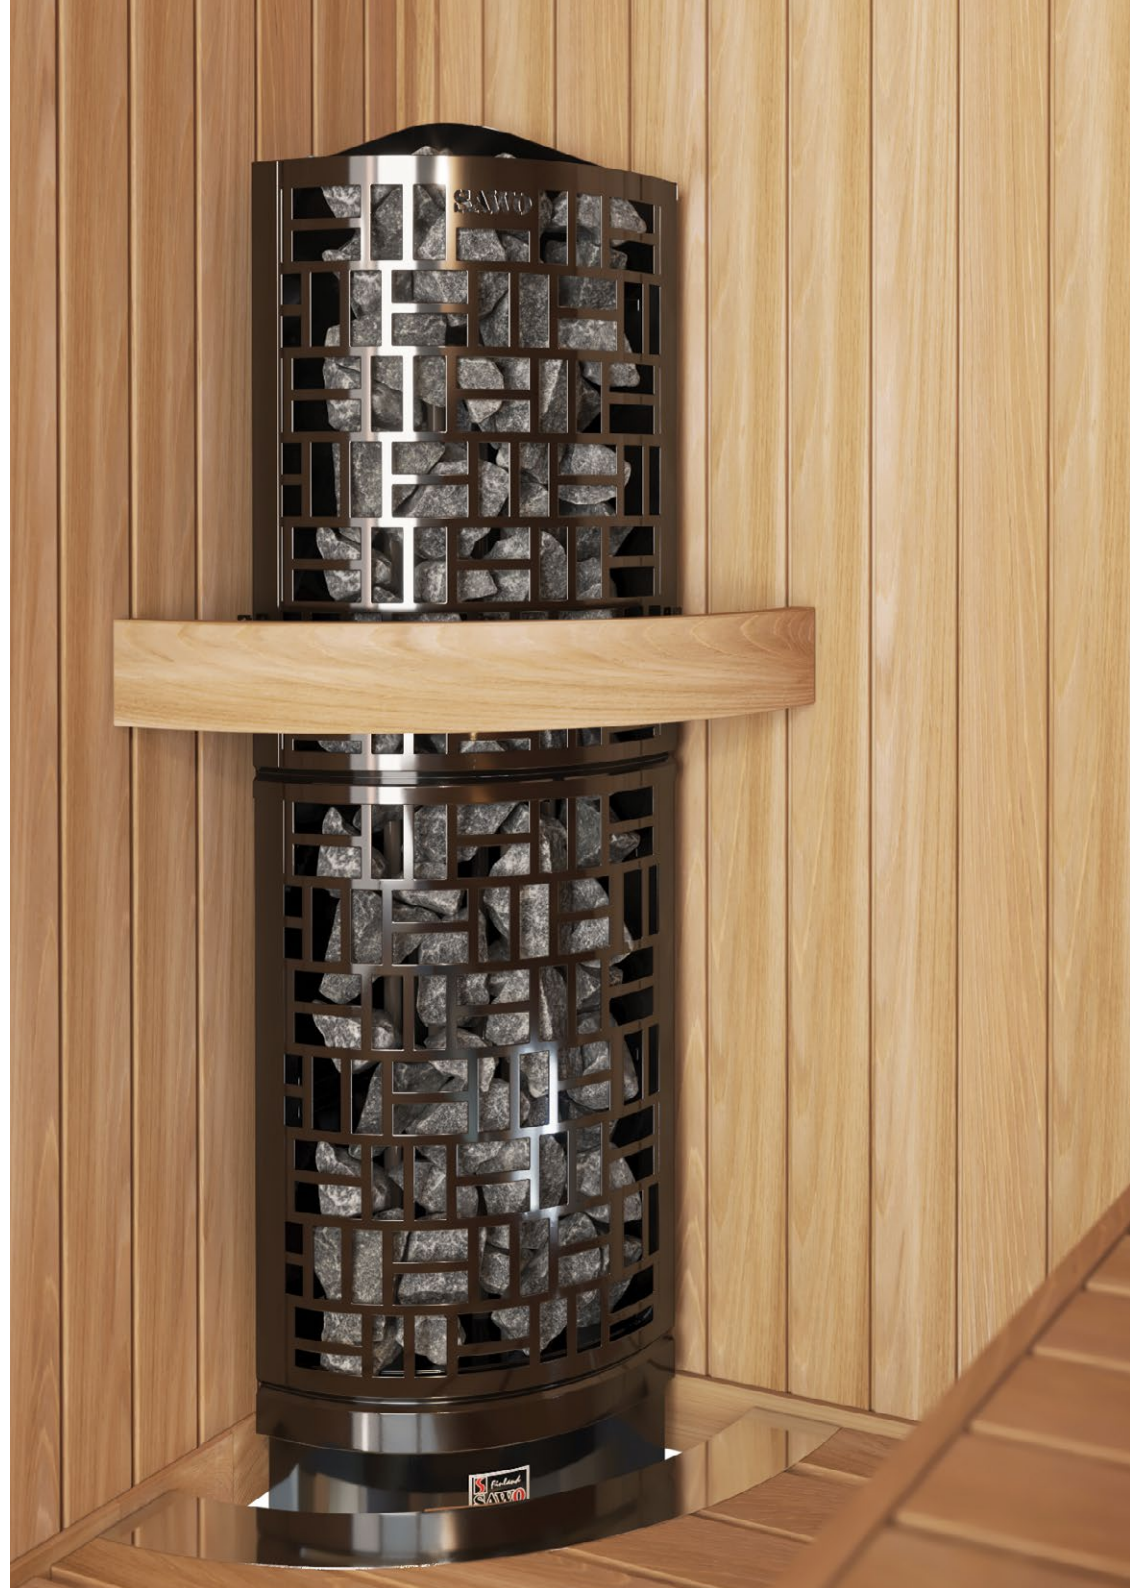

SAWO30 Corner

SAWO30 Corner is designed for making the most out of limited sauna space without having to compromise. The large amount of stones in the tall sleek body creates a rich, steam-infused atmosphere with an ideal combination of steam and humidity.