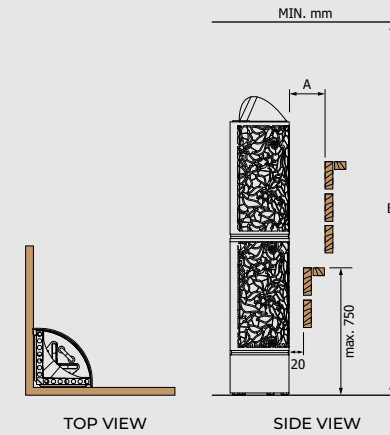

Minimum Safety Distances

Saunova/Innova (NS)

HEATER MODEL	kW	SAUNA ROOM		SIZE OF HEATER			STONES		CONTROL	MINIMUM SAFETY DISTANCES	
		MIN (m²)	MAX	LENGTH	WIDTH	HEIGHT	Without Stone Spacer	With Stone Spacer (kg)		A	B
DRFT3-35NS-WL-P-C	3,5	3	6	*220	395	1440	80	60	separate	100	1900
DRFT3-45NS-WL-P-C	4,5	3	6	*220	395	1440	80	60	separate	100	1900
DRFT3-60NS-WL-P-C	6,0	5	8	*220	395	1440	80	60	separate	100	1900
DRFT6-80NS-WL-P-C	8,0	7	14	*300	550	1475	160	105	separate	100	1900
DRFT6-90NS-WL-P-C	9,0	8	15	*300	550	1475	160	105	separate	100	1900
DRFT6-105NS-WL-P	10,5	9	16	*300	550	1475	160	105	separate	100	1900
DRFT6-120NS-WL-P	12,0	11	18	*300	550	1475	160	105	separate	100	2100
DRFT9-105NS-WL-P	10,5	10	16	*350	650	1510	180	115	separate	100	2100
DRFT9-120NS-WL-P	12,0	11	20	*350	650	1510	180	115	separate	100	2100
DRFT9-150NS-WL-P	15,0	14	25	*350	650	1510	180	115	separate	100	2100
DRFT9-180NS-WL-P	18,0	18	28	*350	650	1510	180	115	separate	100	2100
DRFT12-150NS-WL-P	15,0	15	26	*420	790	1545	250	165	separate	100	2300
DRFT12-180NS-WL-P	18,0	18	30	*420	790	1545	250	165	separate	100	2300
DRFT12-210NS-WL-P	21,0	22	35	*420	790	1545	250	165	separate	100	2300
DRFT12-240NS-WL-P	24,0	24	40	*420	790	1545	250	165	separate	100	2300

*Depth when installed to the wall.

Saunova/Innova (NS)

HEATER MODEL	kW	SAUNA ROOM		SIZE OF HEATER			STONES		CONTROL	MINIMUM SAFETY DISTANCES	
		MIN (m²)	MAX	LENGTH	WIDTH	HEIGHT	Without Stone Spacer	With Stone Spacer (kg)		A	B
DRFT3-35NS-CNR-P-C	3,5	3	6	*300	300	1410	70	45	separate	100	1900
DRFT3-45NS-CNR-P-C	4,5	3	6	*300	300	1410	70	45	separate	100	1900
DRFT3-60NS-CNR-P-C	6,0	5	8	*300	300	1410	70	45	separate	100	1900
DRFT6-80NS-CNR-P-C	8,0	7	14	*410	410	1430	160	100	separate	100	1900
DRFT6-90NS-CNR-P-C	9,0	8	15	*410	410	1430	160	100	separate	100	1900
DRFT6-105NS-CNR-P	10,5	9	16	*410	410	1430	160	100	separate	100	1900
DRFT6-120NS-CNR-P	12,0	11	18	*410	410	1430	160	100	separate	100	2100

*Depth when installed to the wall.