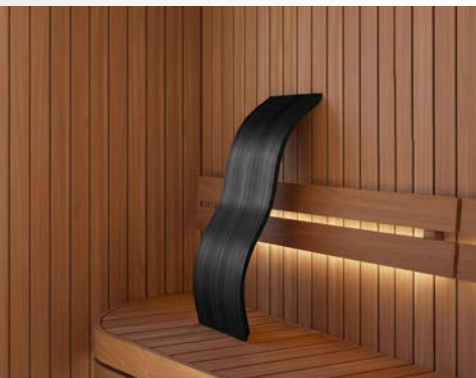

HEADRESTS AND BACKRESTS

code: 506-2-A | 506-2-D | 506-2-BL
size: 390 x 845mm
option: Aspen | Cedar | Black

code: 515-A | 515-D | 515-BL
size: 190 x 480mm
option: Aspen | Cedar | Black

code: 512-A | 512-D | 512-BL
size: 180 x 230mm
option: Aspen | Cedar | Black

code: 513-A | 513-D
size: 190 x 480mm
option: Aspen | Cedar

code: 516-PC | 516-A | 516-D
size: 396 x 515mm
option: Pinaceae | Aspen | Cedar

code: 514-A | 514-D
size: 346 x 888mm
option: Aspen | Cedar