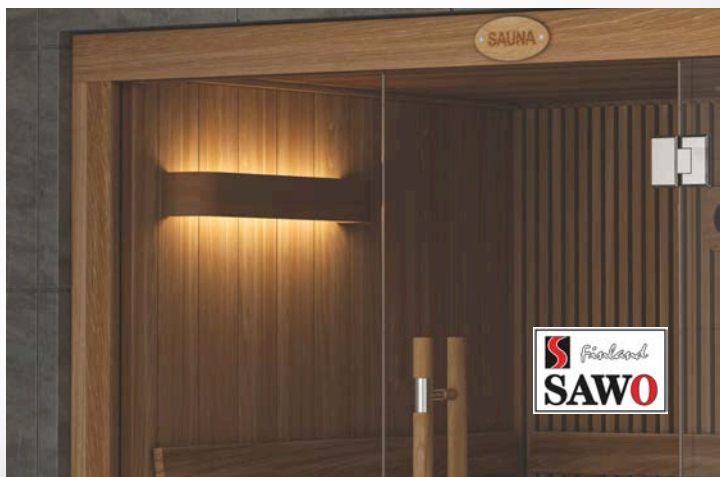

SAUNA LIGHTS AND LIGHT COVERS

code: 923-D | 923-D-SET
size: 240 x 85 x 60mm
option: Cedar

code: 924-D | 924-D-SET
size: 364 x 85 x 60mm
option: Cedar

code: 925-D | 925-D-SET
size: 614 x 85 x 60mm
option: Cedar

code: 910-SPC | 910-SA | 910-SD
size: 250 x 75mm
option: Pinaceae | Aspen | Cedar

code: 911-LPC | 911-LA | 911-LD
size: 250 x 135mm
option: Pinaceae | Aspen | Cedar

code: 914-VPC | 914-VA | 914-VD
size: 150 x 110mm
option: Pinaceae | Aspen | Cedar

code: 917-PC | 917-A | 917-D
size: 207 x 280mm
option: Pinaceae | Aspen | Cedar