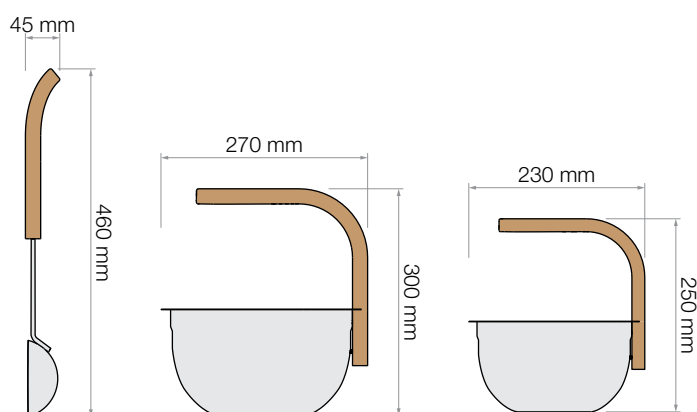

PAIL & LADLE

with Curved handle

Technical Drawing

Pail and ladle in perfect harmony! The ladle sits effortlessly on the pail's handle.

The smoothing curve shape of the handle represent how calm and relaxing sauna can be.

- » 5 or 3 liter stainless pail
- » Stainless ladle
- » Cedar or Aspen handle

www.sawo.com