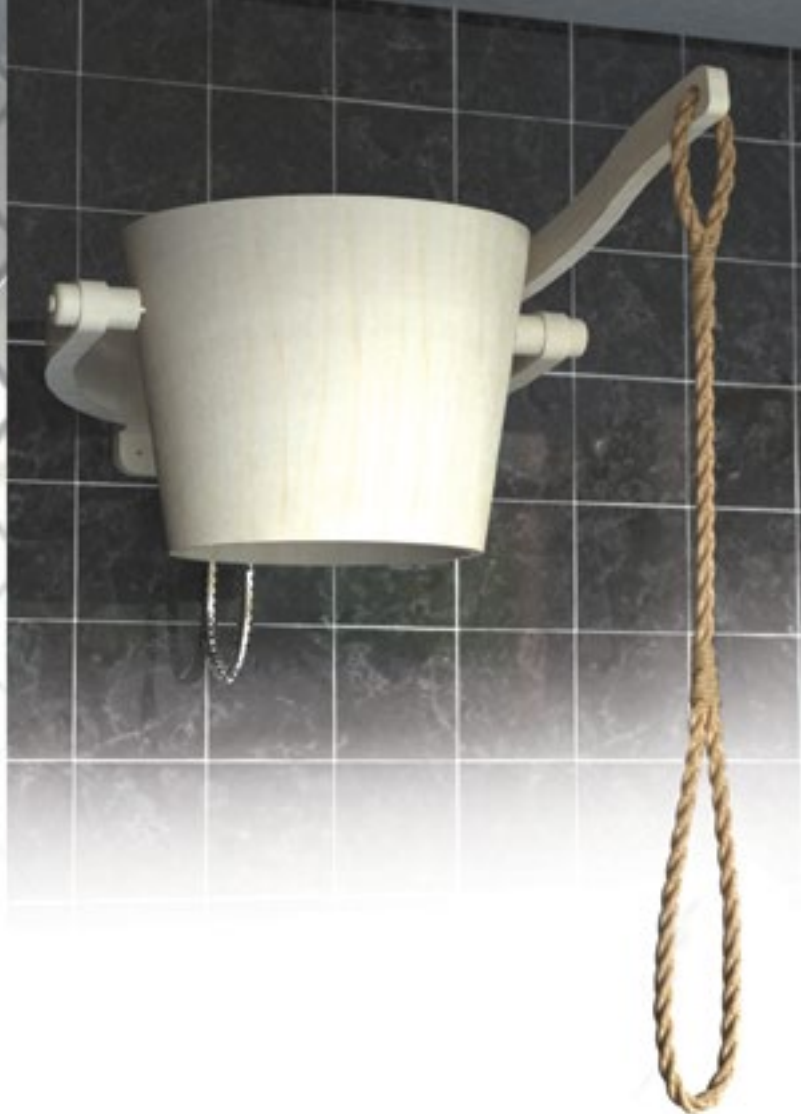

Cedar

Aspen

Pine

# Pail Shower

Would you like to experience a waterfall with a full pail of water? A huge splash idea, isn't it?

The pail shower is with a rope on the lever, hose and float valve. Its arc shaped holder design gives more possibilities to place shower either on the ceiling or to the wall. Pail shower is suitable for indoor or outdoor use. The hose needs to be connected to a water inlet so when water is flushed out, the pail will automatically be refilled - a never ending pail shower!

Top View

Front View

Size: 715mm x 500mm x 800mm  
 Volume: 18 Liters  
 Hose: 1/2" Thread  
 Materials: Coated Cedar, Aspen or Pine Wood,  
 Plastic Insert, Rope and Hose.

WALL INSTALLATION

CEILING INSTALLATION