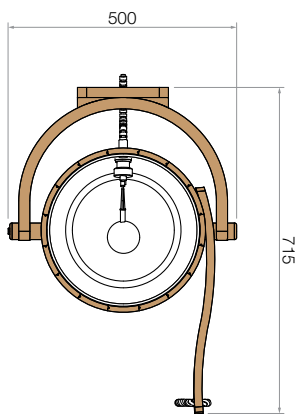

# Pail Shower

Would you like to experience a waterfall with a full pail of water? A huge splash idea, isn't it?

The pail shower is with a rope on the lever, hose and float valve. Its arc shaped holder design gives more possibilities to place shower either on the ceiling or to the wall. Pail shower is suitable for indoor or outdoor use. The hose needs to be connected to a water inlet so when water is flushed out, the pail will automatically be refilled - a never ending pail shower!

Top View

Front View

Size: 715mm x 500mm x 800mm  
 Volume: 18 Liters  
 Hose: 1/2" Thread  
 Materials: Coated Cedar, Aspen or Pine Wood,  
 Plastic Insert, Rope and Hose.

WALL INSTALLATION

CEILING INSTALLATION