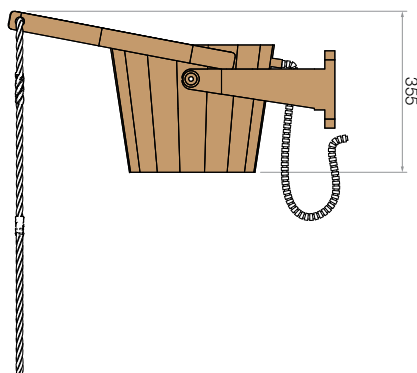

# Pail Shower

Would you like to experience a waterfall with a full pail of water? A huge splash idea, isn't it?

The pail shower is with a rope on the lever, hose and float valve. Its arc shaped holder design gives more possibilities to place shower either on the ceiling or to the wall. Pail shower is suitable for indoor or outdoor use. The hose needs to be connected to a water inlet so when water is flushed out, the pail will automatically be refilled - a never ending pail shower!

Top View

Front View

Size: 715mm x 500mm x 800mm  
 Volume: 18 Liters  
 Hose: 1/2" Thread  
 Materials: Coated Cedar, Aspen or Pine Wood,  
 Plastic Insert, Rope and Hose.

WALL INSTALLATION

CEILING INSTALLATION

Side View

[www.sawo.com](http://www.sawo.com)