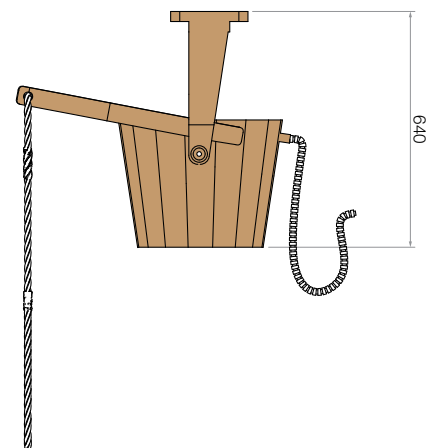

# Pail Shower

Would you like to experience a waterfall with a full pail of water? A huge splash idea, isn't it?

The pail shower is with a rope on the lever, hose and float valve. Its arc shaped holder design gives more possibilities to place shower either on the ceiling or to the wall. Pail shower is suitable for indoor or outdoor use. The hose needs to be connected to a water inlet so when water is flushed out, the pail will automatically be refilled - a never ending pail shower!

Top View

Front View

Size: 715mm x 500mm x 800mm  
 Volume: 18 Liters  
 Hose: 1/2" Thread  
 Materials: Coated Cedar, Aspen or Pine Wood,  
 Plastic Insert, Rope and Hose.

WALL INSTALLATION

CEILING INSTALLATION

Side View

[www.sawo.com](http://www.sawo.com)