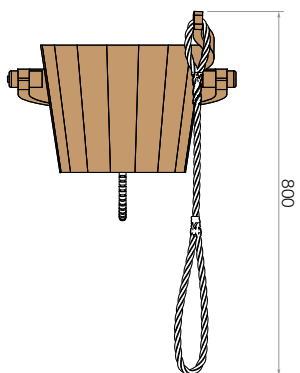

# Pail Shower

Would you like to experience a waterfall with a full pail of water? A huge splash idea, isn't it?

The pail shower is with a rope on the lever, hose and float valve. Its arc shaped holder design gives more possibilities to place shower either on the ceiling or to the wall. Pail shower is suitable for indoor or outdoor use. The hose needs to be connected to a water inlet so when water is flushed out, the pail will automatically be refilled - a never ending pail shower!

Top View

Front View

Size: 715mm x 500mm x 800mm  
 Volume: 18 Liters  
 Hose: 1/2" Thread  
 Materials: Coated Cedar, Aspen or Pine Wood,  
 Plastic Insert, Rope and Hose.

WALL INSTALLATION

CEILING INSTALLATION