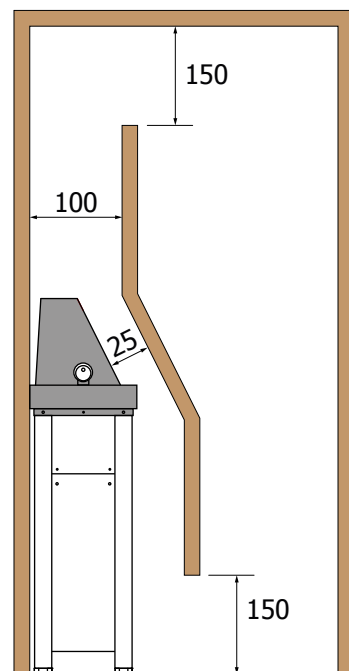

AVAILABLE
NOW

HELIUS HOOD

SAWO Heliuss heaters can be installed in a recess area in your sauna room. This way the heater is hidden and away from the bather. A basin is provided where you can pour water that goes into the stones to create steam. This makes Heliuss heater safe from accidental burns.

Heliuss Hood decreases safety distances and thus increases valuable sauna room space.

Code: HP68-008
Size: 225 x 860 x 255mm

www.sawo.com