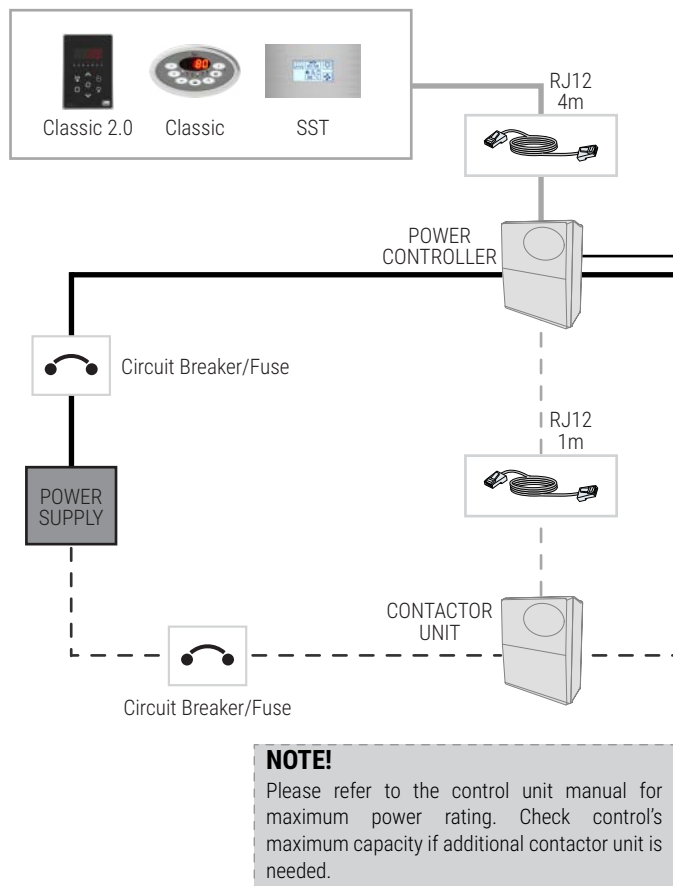

ORION HEATER- Installation Diagram for Separate Control (NS)

NOTE!
Do not place the sensors too near to air ventilation (not under 1000mm) or not under 500mm from air ventilation, which is directed away from sensors.

Minimum Safety Distances

Heater Model	A	B
ORN6-90NS	125	1900
ORN6-105NS	130	1900
ORN6-120NS	135	1900