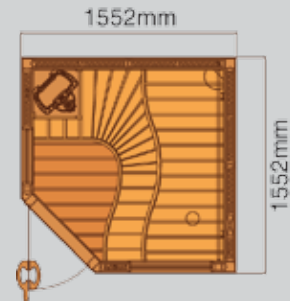

1616LAC-WAVE