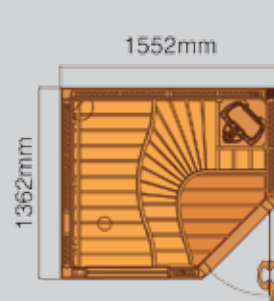

STANDARD SAUNA ROOM LAYOUT

1416RAC-WAVE