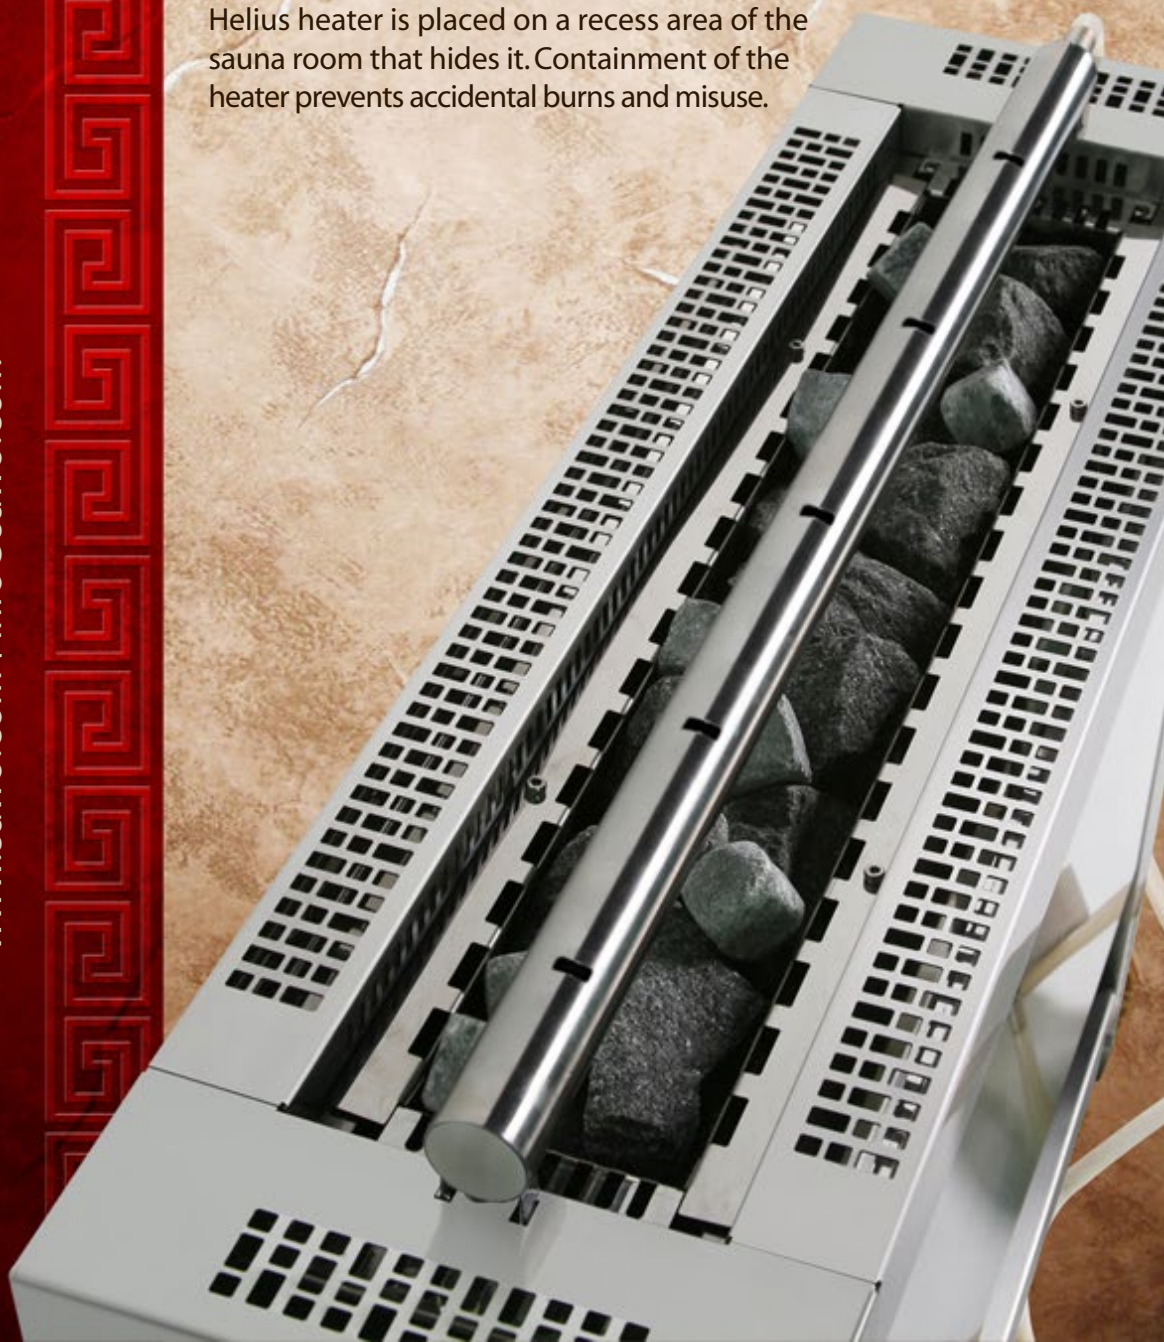

## HELIOUS HIDDEN HEATER

**The best thing about the Helius heater is that, it can be hidden inside the sauna room! Genius, isn't it?**

This exquisite looking modern heater has a slim shape that defies space. It can safely fit with zero tolerance on walls and benches.

Helius heater is placed on a recess area of the sauna room that hides it. Containment of the heater prevents accidental burns and misuse.

## The Helius heater comes with an extra accessory for water.

The heater has a hose that connects water basin which you can place anywhere inside the sauna room.

The water that runs through the hose passes to the heater water pipe and evenly pours water unto the stones. A radiant steam is created by gradual droplets of water.

Helius heaters are floor standing heaters that are made of robust stainless steel.

The heater air vent design is very effective which makes heat temperature to increase rapidly inside the room.

One may also add optional wooden embed to add accent to the heater.