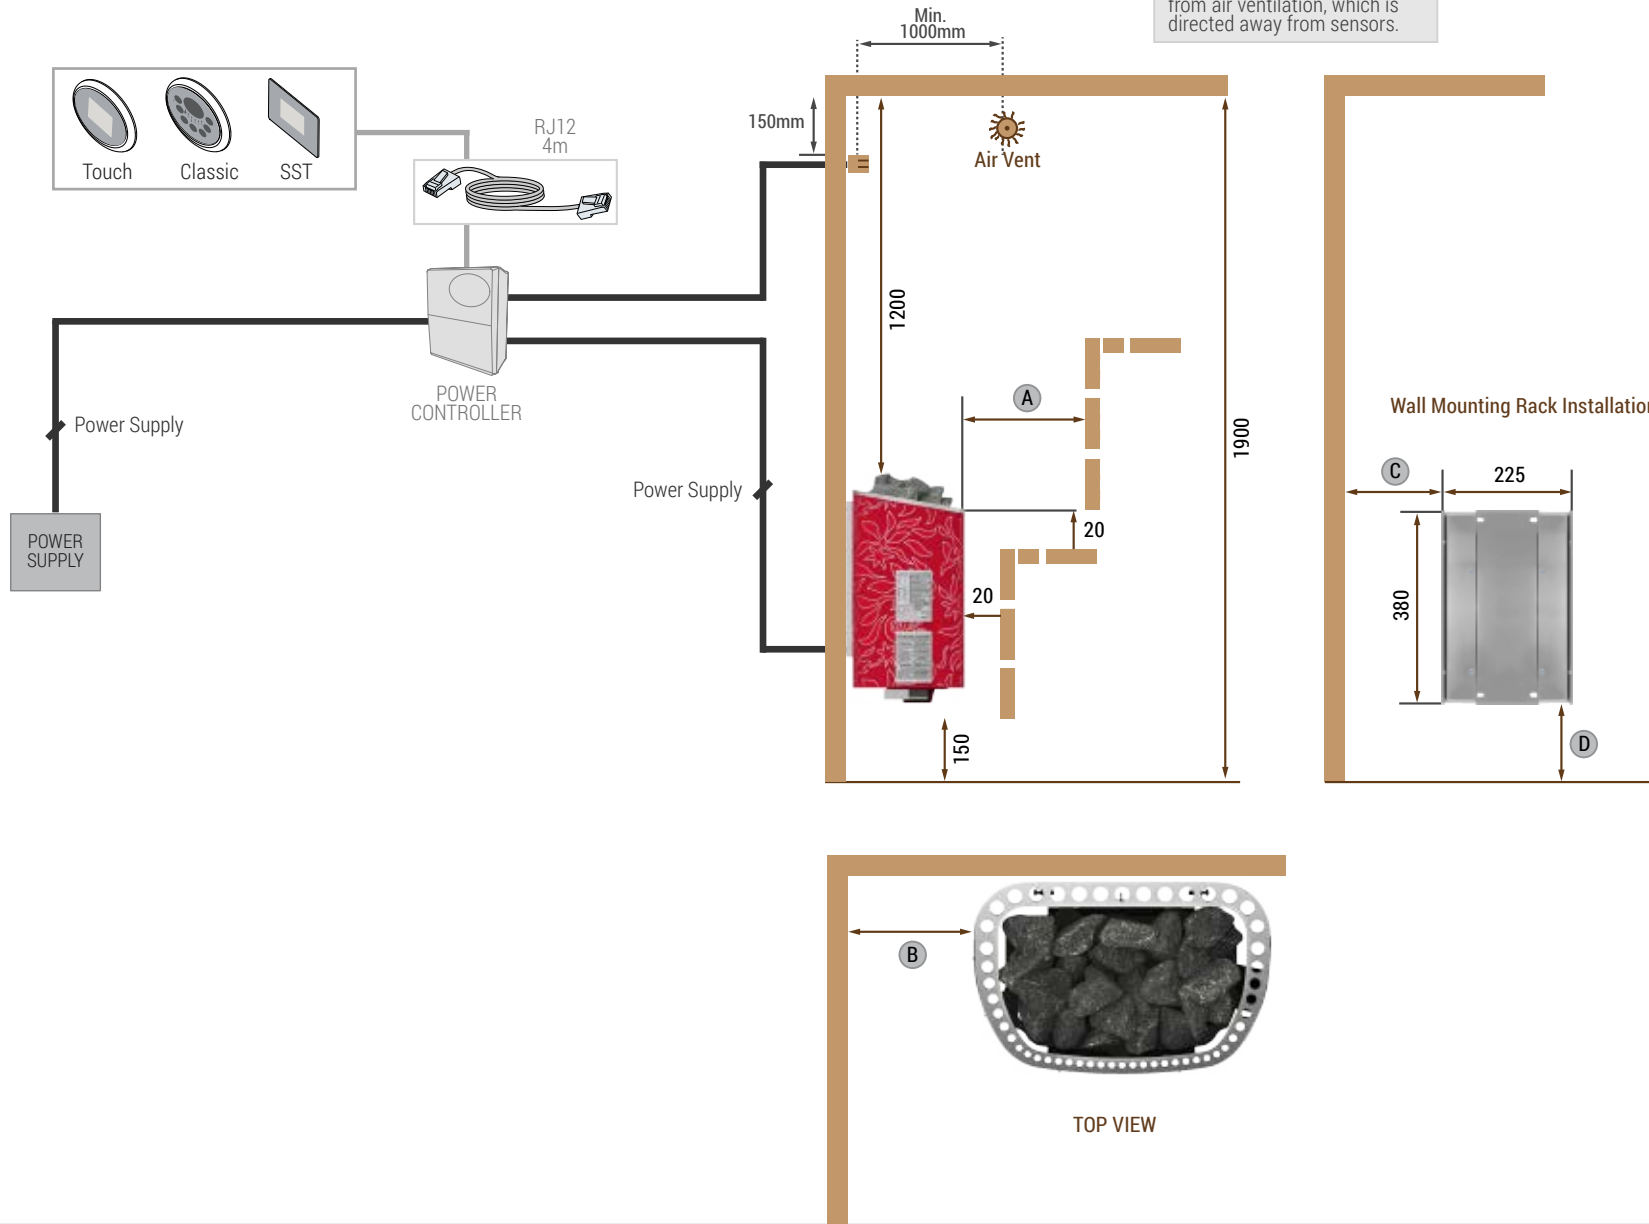

MINIDRAGON HEATER- Installation Diagram for Separate Control

NOTE:
Do not place the sensors too near to air ventilation (not under 1000mm) or not under 500mm from air ventilation, which is directed away from sensors.

Minimum Safety Distances

	A	B	C
MN-23NS-DRF	60	50	90
MN-30NS-DRF	60	50	90
MN-36NS-DRF	60	50	90

MINIDRAGON HEATER- Installation Diagram for Built-in Control

Minimum Safety Distances

	A	B	C
MN-23NB-DRF	100	100	140
MN-30NB-DRF	100	100	140
MN-36NB-DRF	100	100	140

TOP VIEW