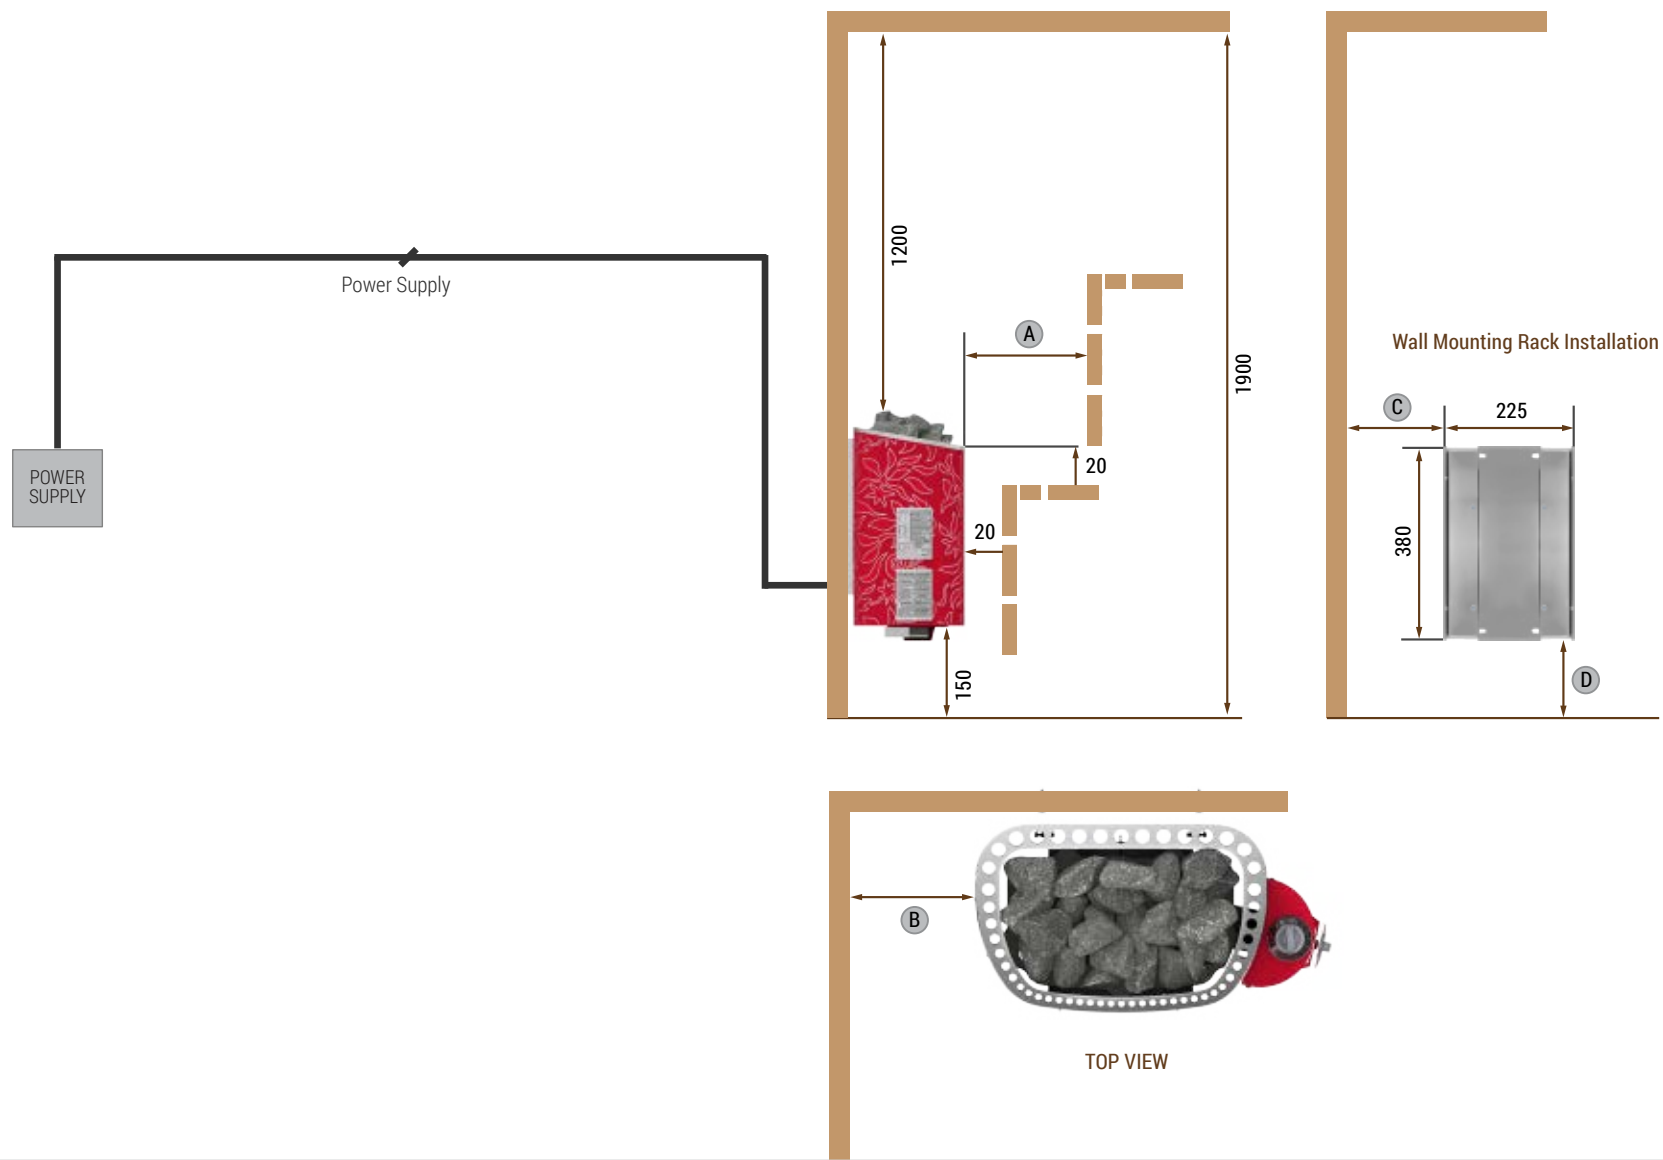

MINIDRAGON HEATER- Installation Diagram for Separate Control

NOTE:
Do not place the sensors too near to air ventilation (not under 1000mm) or not under 500mm from air ventilation, which is directed away from sensors.

Minimum Safety Distances

	A	B	C
MN-23NS-DRF	60	50	90
MN-30NS-DRF	60	50	90
MN-36NS-DRF	60	50	90

MINIDRAGON HEATER- Installation Diagram for Built-in Control

Minimum Safety Distances

	A	B	C
MN-23NB-DRF	100	100	140
MN-30NB-DRF	100	100	140
MN-36NB-DRF	100	100	140

TOP VIEW