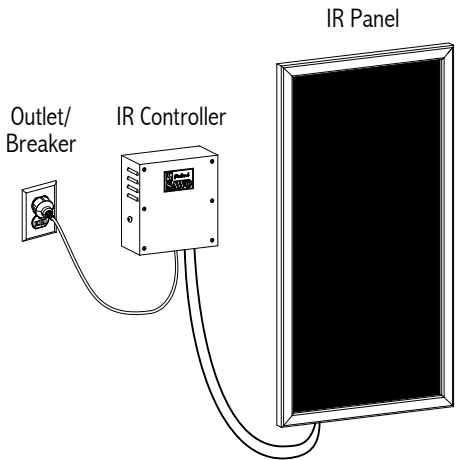

INSTRDUCTION

Congratulations on your purchase of SAWO IR Panel. Please read carefully the manual before installing. Keep the manual in the vicinity of the device.

SAWO IR panels are made from carbon plate. Fiber coating is added on the surface making it safe to touch. SAWO IR panels emit Far Infrared heat that is suggested to be beneficial for health.

The IR panel is with a metal cap at the back and mount with a screw. Take note on the manufacturer's recommended installation distance before attaching the IR panels. Do not install the IR panel upside down. Wire leads must be pointing downwards. Make sure not to damage the IR panel while installing. Never drill hole on the IR panel as it cause damage. In case of damage, do not use the device and replace it with a similar model.

Fig. 1

For illustrative purposes only.

It is recommended to use SAWO IR controller to achieve optimum setting. See to it that the breaker load is enough as needed. The cable must be HO7RN-F type or equivalent. A qualified electrician must install the device. Improper wiring connection may cause damage to the IR panel, electric shock or fire. The wires must be properly concealed with a molding or similar. Do not staple the wire as it may cause short circuit. Wiring must be properly secured with a use of a tool to keep away from the user for safety. Refer to your IR sauna room manual in case if this is installed as a replacement. Means of all pole disconnection from supply must be incorporated to the wiring.

Fig. 2

Panel connected to IR controller then to outlet/breaker.

You can flush-mount the IR panel into the wall. Cut a hole into the wall according to the IR frame dimensions. Seal the gaps of the edges after.