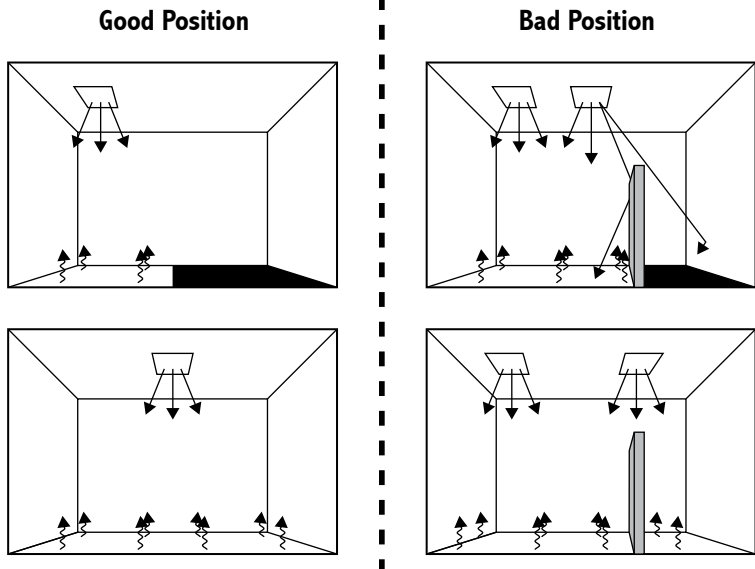

POSITIONING OF IR PANEL

Mount your IR panel that is well position to the object that it will be heated. A proper positioning will avoid the “shadow effect”. Shadow effect means that the object is partially hit by the IR waves. This will cause heat inefficiency that leads to increase of power consumption and less enjoyable heat of the sauna. Follow illustration below or refer to your IR sauna room manual.

Fig. 6