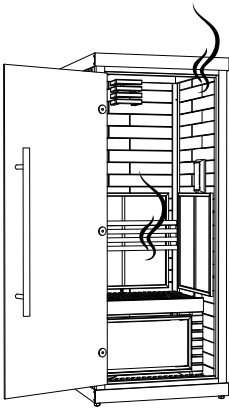

WARNING!

Do not use high pressure water spray or steam cleaners as it may damage the electrical components of the IR sauna room.

POSITIONING OF IR PANEL

Mount your IR panel that is well position to the object that it will be heated. A proper positioning will avoid the “shadow effect”. Shadow effect means that the object is partially hit by the IR waves. This will cause heat inefficiency that leads to increase of power consumption and less enjoyable heat of the sauna. Follow illustration below or refer to your IR sauna room manual.

Fig. 6

IR panel can be placed on the ceiling, walls or on the flooring. Be sure to follow the recommended distance of the IR panel installation (see fig. 7). When installing on the floor, make sure to provide a protection on the panel from people stepping into it when installing on the floor.

Fig. 7 | **Recommended Installation Distances (mm)**

USING OF IR SAUNA

When using the IR sauna room for the first time, check thoroughly the inside of the IR sauna room for unnecessary objects. Switch the IR sauna room ON and leave the door open for about an hour. This is to heat up the room and remove any fumes or odor.