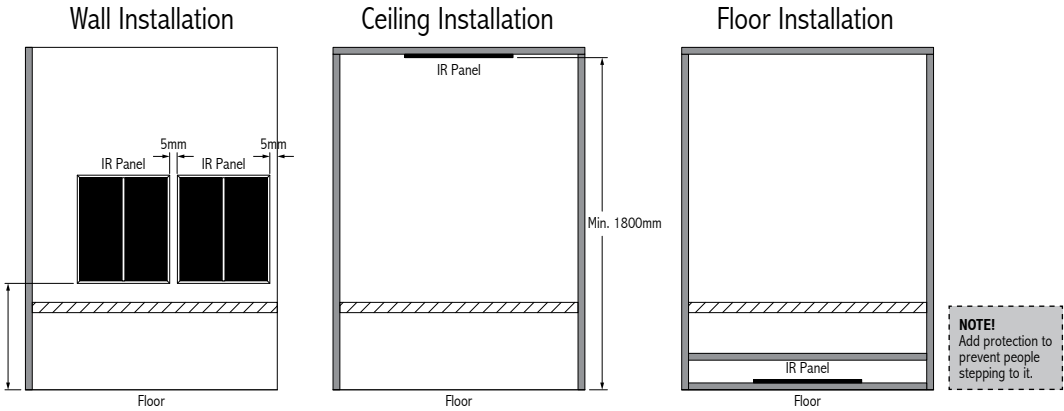

IR panel can be placed on the ceiling, walls or on the flooring. Be sure to follow the recommended distance of the IR panel installation (see fig. 7). When installing on the floor, make sure to provide a protection on the panel from people stepping into it when installing on the floor.

Fig. 7 | **Recommended Installation Distances (mm)**