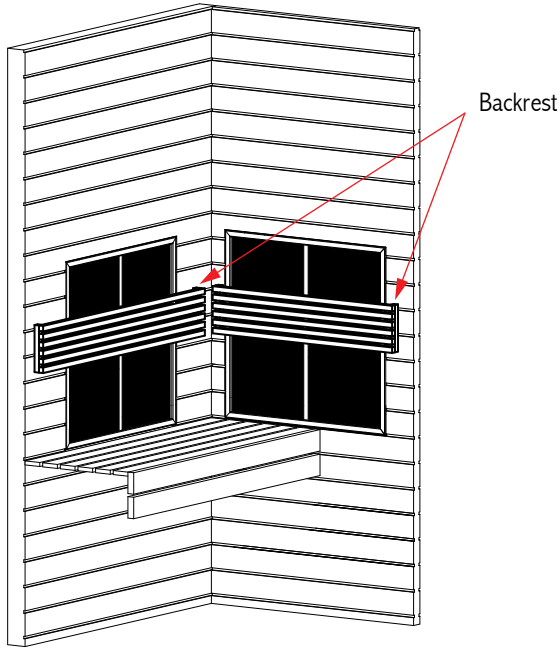

Fig. 2

Panel connected to IR controller then to outlet/breaker.

You can flush-mount the IR panel into the wall. Cut a hole into the wall according to the IR frame dimensions. Seal the gaps of the edges after.

Fig. 3

For illustrative purposes only.

Provide a backrest after installing the IR panel from the wall. This is to prevent damage of the IR panel from leaning into it.

Fig. 4

ELECTRICAL DIAGRAM

Fig. 5

For illustrative purposes only.