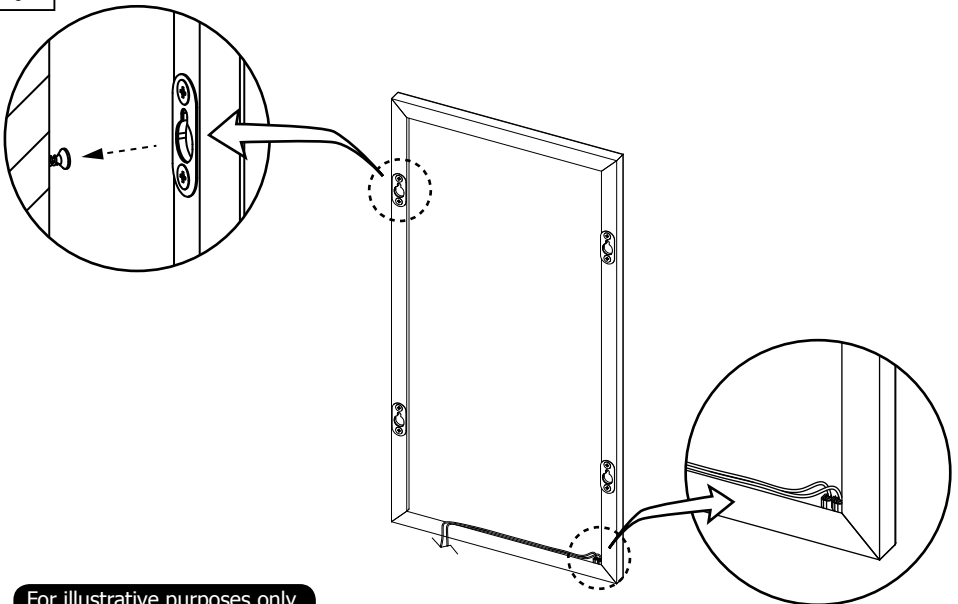

INSTRDUCTION

Congratulations on your purchase of SAWO IR Panel. Please read carefully the manual before installing. Keep the manual in the vicinity of the device.

SAWO IR panels are made from carbon plate. Fiber coating is added on the surface making it safe to touch. SAWO IR panels emit Far Infrared heat that is suggested to be beneficial for health.

INSTALLATION

NOTE!

The IR panel is for IR sauna use only.

DISCLAIMER:

Using the IR panel aside from Infrared sauna will void the warranty and the manufacturer will not be accountable in case of loss or any adverse effect that is caused by inappropriate use.

The IR panel is with a metal cap at the back and mount with a screw. Take note on the manufacturer's recommended installation distance before attaching the IR panels. Do not install the IR panel upside down. Wire leads must be pointing downwards. Make sure not to damage the IR panel while installing. Never drill hole on the IR panel as it cause damage. In case of damage, do not use the device and replace it with a similar model.

Fig. 1

For illustrative purposes only.