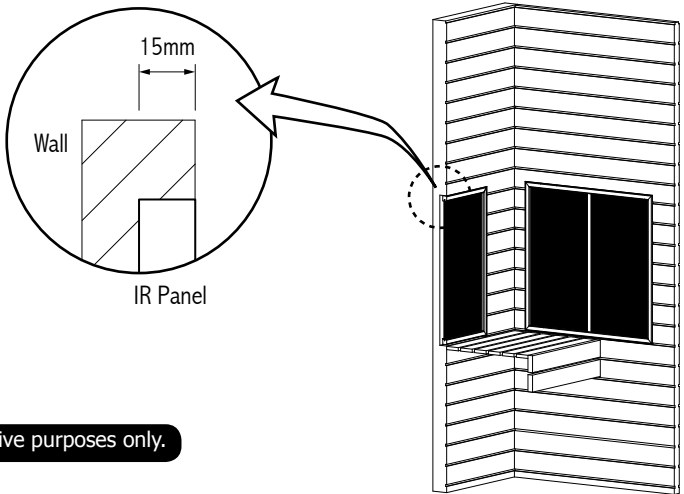

Fig. 3

For illustrative purposes only.