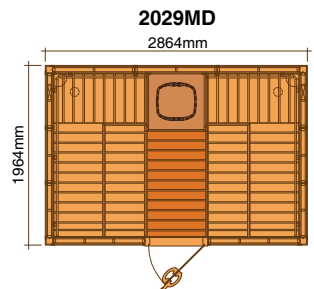

STANDARD SAUNA ROOM LAYOUT

162ORL

2020LSC

2029MD

Outdoor Sauna Room

Outdoor sauna rooms are with beautifully lacquered walls and high enduring asphalt roof to resist severe weather conditions. They are at their best when placed near swimming pools or bathing facilities.