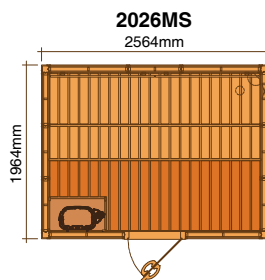

STANDARD SAUNA ROOM LAYOUT

162ORL

2020LSC

2029MD

Outdoor Sauna Room

Outdoor sauna rooms are with beautifully lacquered walls and high enduring asphalt roof to resist severe weather conditions. They are at their best when placed near swimming pools or bathing facilities.