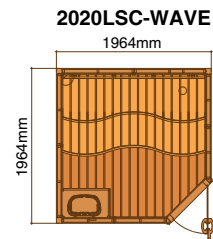

SAWO sauna rooms are designed by Finnish know-how that resembles their culture and tradition. Only the finest of the soft woods, Cedar and Spruce are used for SAWO sauna rooms.

Cedar wood are with exceptional beauty and a natural warm color, complemented with uniform fine-grained texture with a satin luster.

Spruce wood are light yellow appearance with few markings and even, uniform grain texture. They are very durable and perfect for extreme heat.

SAWO sauna rooms are available in Wave, Piano and Classic style design benches. Each sauna room carries a trademark of high craftsmanship.

STANDARD SAUNA ROOM LAYOUT

162ORL

Outdoor sauna rooms are with beautifully lacquered walls and high enduring asphalt roof to resist severe weather conditions. They are at their best when placed near swimming pools or bathing facilities.

About SAWO

SAWO is a Finnish sauna and steam room manufacturing specialist in the Philippines. We are one of the leading sauna manufacturers in the world and largest in Asia.

Our world-famous SAWO sauna products are exported to over 80 countries. Now, our two manufacturing plants in Cebu are ready to deliver our export quality sauna products also in the Philippines.