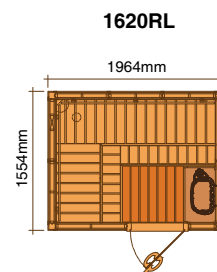

STANDARD SAUNA ROOM LAYOUT

162ORL

2020LSC

2029MD

Outdoor Sauna Room

Outdoor sauna rooms are with beautifully lacquered walls and high enduring asphalt roof to resist severe weather conditions. They are at their best when placed near swimming pools or bathing facilities.