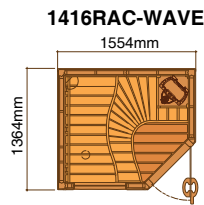

SAWO sauna rooms are designed by Finnish know-how that resembles their culture and tradition. Only the finest of the soft woods, Cedar and Spruce are used for SAWO sauna rooms.

Cedar wood are with exceptional beauty and a natural warm color, complemented with uniform fine-grained texture with a satin luster.

Spruce wood are light yellow appearance with few markings and even, uniform grain texture. They are very durable and perfect for extreme heat.

SAWO sauna rooms are available in Wave, Piano and Classic style design benches. Each sauna room carries a trademark of high craftsmanship.

STANDARD SAUNA ROOM LAYOUT

162ORL

Outdoor sauna rooms are with beautifully lacquered walls and high enduring asphalt roof to resist severe weather conditions. They are at their best when placed near swimming pools or bathing facilities.

About SAWO

SAWO is a Finnish sauna and steam room manufacturing specialist in the Philippines. We are one of the leading sauna manufacturers in the world and largest in Asia.

Our world-famous SAWO sauna products are exported to over 80 countries. Now, our two manufacturing plants in Cebu are ready to deliver our export quality sauna products also in the Philippines.