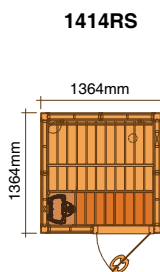

STANDARD SAUNA ROOM LAYOUT

162ORL

2020LSC

2029MD

Outdoor Sauna Room

Outdoor sauna rooms are with beautifully lacquered walls and high enduring asphalt roof to resist severe weather conditions. They are at their best when placed near swimming pools or bathing facilities.