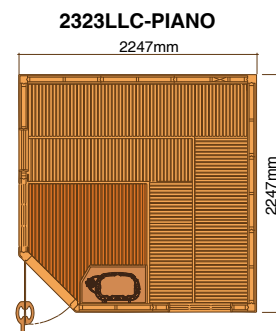

SAWO sauna rooms are designed by Finnish know-how that resembles their culture and tradition. Only the finest of the soft woods, Cedar and Spruce are used for SAWO sauna rooms.

Cedar wood are with exceptional beauty and a natural warm color, complemented with uniform fine-grained texture with a satin luster.

Spruce wood are light yellow appearance with few markings and even, uniform grain texture. They are very durable and perfect for extreme heat.

SAWO sauna rooms are available in Wave, Piano and Classic style design benches. Each sauna room carries a trademark of high craftsmanship.

STANDARD SAUNA ROOM LAYOUT

2020LSC

2029MD

Outdoor sauna rooms are with beautifully lacquered walls and high enduring asphalt roof to resist severe weather conditions. They are at their best when placed near swimming pools or bathing facilities.

About SAWO

SAWO is a Finnish sauna and steam room manufacturing specialist in the Philippines. We are one of the leading sauna manufacturers in the world and largest in Asia.

Our world-famous SAWO sauna products are exported to over 80 countries. Now, our two manufacturing plants in Cebu are ready to deliver our export quality sauna products also in the Philippines.