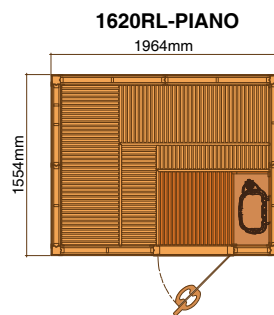

SAWO sauna rooms are designed by Finnish know-how that resembles their culture and tradition. Only the finest of the soft woods, Cedar and Spruce are used for SAWO sauna rooms.

Cedar wood are with exceptional beauty and a natural warm color, complemented with uniform fine-grained texture with a satin luster.

Spruce wood are light yellow appearance with few markings and even, uniform grain texture. They are very durable and perfect for extreme heat.

SAWO sauna rooms are available in Wave, Piano and Classic style design benches. Each sauna room carries a trademark of high craftsmanship.

STANDARD SAUNA ROOM LAYOUT

2020LSC

2029MD

Outdoor sauna rooms are with beautifully lacquered walls and high enduring asphalt roof to resist severe weather conditions. They are at their best when placed near swimming pools or bathing facilities.

About SAWO

SAWO is a Finnish sauna and steam room manufacturing specialist in the Philippines. We are one of the leading sauna manufacturers in the world and largest in Asia.

Our world-famous SAWO sauna products are exported to over 80 countries. Now, our two manufacturing plants in Cebu are ready to deliver our export quality sauna products also in the Philippines.