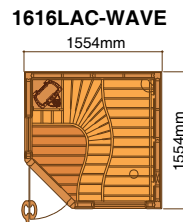

SAWO sauna rooms are designed by Finnish know-how that resembles their culture and tradition. Only the finest of the soft woods, Cedar and Spruce are used for SAWO sauna rooms.

Cedar wood are with exceptional beauty and a natural warm color, complemented with uniform fine-grained texture with a satin luster.

Spruce wood are light yellow appearance with few markings and even, uniform grain texture. They are very durable and perfect for extreme heat.

SAWO sauna rooms are available in Wave, Piano and Classic style design benches. Each sauna room carries a trademark of high craftsmanship.

STANDARD SAUNA ROOM LAYOUT

162ORL

Outdoor sauna rooms are with beautifully lacquered walls and high enduring asphalt roof to resist severe weather conditions. They are at their best when placed near swimming pools or bathing facilities.

About SAWO

SAWO is a Finnish sauna and steam room manufacturing specialist in the Philippines. We are one of the leading sauna manufacturers in the world and largest in Asia.

Our world-famous SAWO sauna products are exported to over 80 countries. Now, our two manufacturing plants in Cebu are ready to deliver our export quality sauna products also in the Philippines.