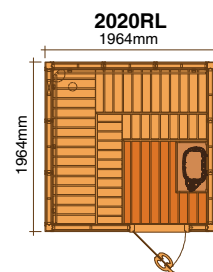

STANDARD SAUNA ROOM LAYOUT

162ORL

2020LSC

2029MD

Outdoor Sauna Room

Outdoor sauna rooms are with beautifully lacquered walls and high enduring asphalt roof to resist severe weather conditions. They are at their best when placed near swimming pools or bathing facilities.