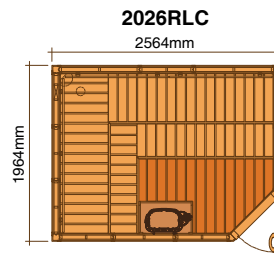

STANDARD SAUNA ROOM LAYOUT

162ORL

2020LSC

2029MD

Outdoor Sauna Room

Outdoor sauna rooms are with beautifully lacquered walls and high enduring asphalt roof to resist severe weather conditions. They are at their best when placed near swimming pools or bathing facilities.