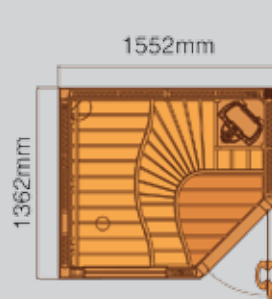

STANDARD SAUNA ROOM LAYOUT

1416RAC-WAVE