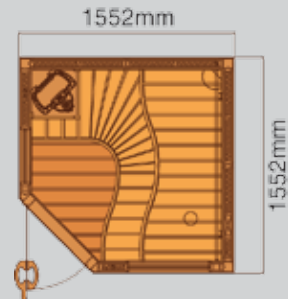

1616LAC-WAVE