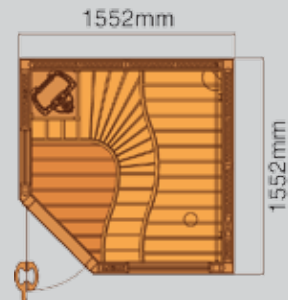

1616LAC-WAVE