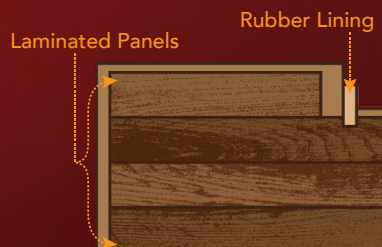

BELOW ARE SOME OF OUR DOOR COLLECTIONS.

They can be tempered full glass, full wood or a combination of both.

These doors are compatible with magnetic or roller locks.

ITEM CODE: 731-4SCD
731-4SA • 731-4SP
SIZE: (W)790 x (H)1890

ITEM CODE:
730-4SD • 730-4SA • 730-4SP
SIZE: (W)690 x (H)1890

Door Set (Glass Window)
4 SIDES FRAME (4S)

GLASS available in
Clear (C) & Bronze (G)

FRAME available in
Cedar (C), Aspen (A) & Pine (P)

ITEM CODE: 730-3SGD
730-3SA • 730-3SP
SIZE: (W)690 x (H)1890

ITEM CODE:
731-3SD • 731-3SA • 731-3SP
SIZE: (W)790 x (H)1890

Door Set (Glass Window)
3 SIDES FRAME (3S)

GLASS available in
Clear (C) & Bronze (G)

FRAME available in
Cedar (C), Aspen (A) & Pine (P)

ITEM CODE: 736-4SCA
736-4SD • 736-4SP
SIZE: (W)915 x (H)2032

ITEM CODE:
735-4SD • 735-4SA • 735-4SP
SIZE: (W)690 x (H)1890

Door Set (Glass Window)
4 SIDES FRAME (4S)

GLASS available in
Clear (C) & Bronze (G)

FRAME available in
Cedar (C), Aspen (A) & Pine (P)

ITEM CODE: 734-4SA
734-4SD • 734-4SP
SIZE: (W)690 x (H)1890

Door Set (All Wood)
4 SIDES FRAME (4S)

FRAME available in
Cedar (C), Aspen (A) & Pine (P)

DOOR JAMB TOP VIEW

SAWO doors are made of superb strong jamb. They were meticulously developed to become sturdy and that it can sustain heavy walls and sudden temperature change.

Magnetic lock is provided and a rubber lining is fitted on the jamb to seal-tight the door.