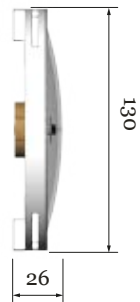

# Firemeter

Dragon head with fire pointer to indicate temperature reading. Available in fire-red color or stainless steel outlook.

## Product Specs:

ISOMETRIC VIEW

FRONT VIEW

SIDE VIEW