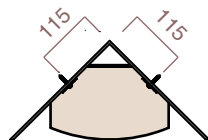

- Stainless Steel Front Cover
- Fiber Coated Front Cover

FOR SAUNA ROOM INSTALLATION

BACK VIEW

TOP VIEW

SPECIFICATIONS 6" Dual Core Full Range Speaker

- Power: 120 Watts Max
- Nominal Impedance: 8 ohms
- Frequency Response: 60Hz-20KHz
- Sensitivity: 91 dB
- Size: (W) 235 mm
(D) 145 mm
(H) 355 mm