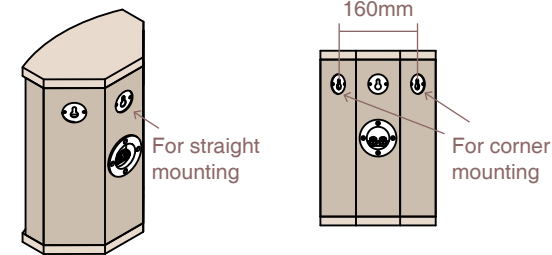

Now, Loudspeakers are with additional look to comprehend with your sauna interior. Loud Speaker SF is with different pattern grid. It can be with either brushed stainless metal sheet or a black fiber coated front cover.

- Stainless Steel Front Cover
- Fiber Coated Front Cover

FOR SAUNA ROOM INSTALLATION

BACK VIEW

TOP VIEW

SPECIFICATIONS 6" Dual Core Full Range Speaker

- Power: 120 Watts Max
- Nominal Impedance: 8 ohms
- Frequency Response: 60Hz-20KHz
- Sensitivity: 91 dB
- Size: (W) 235 mm
(D) 145 mm
(H) 355 mm